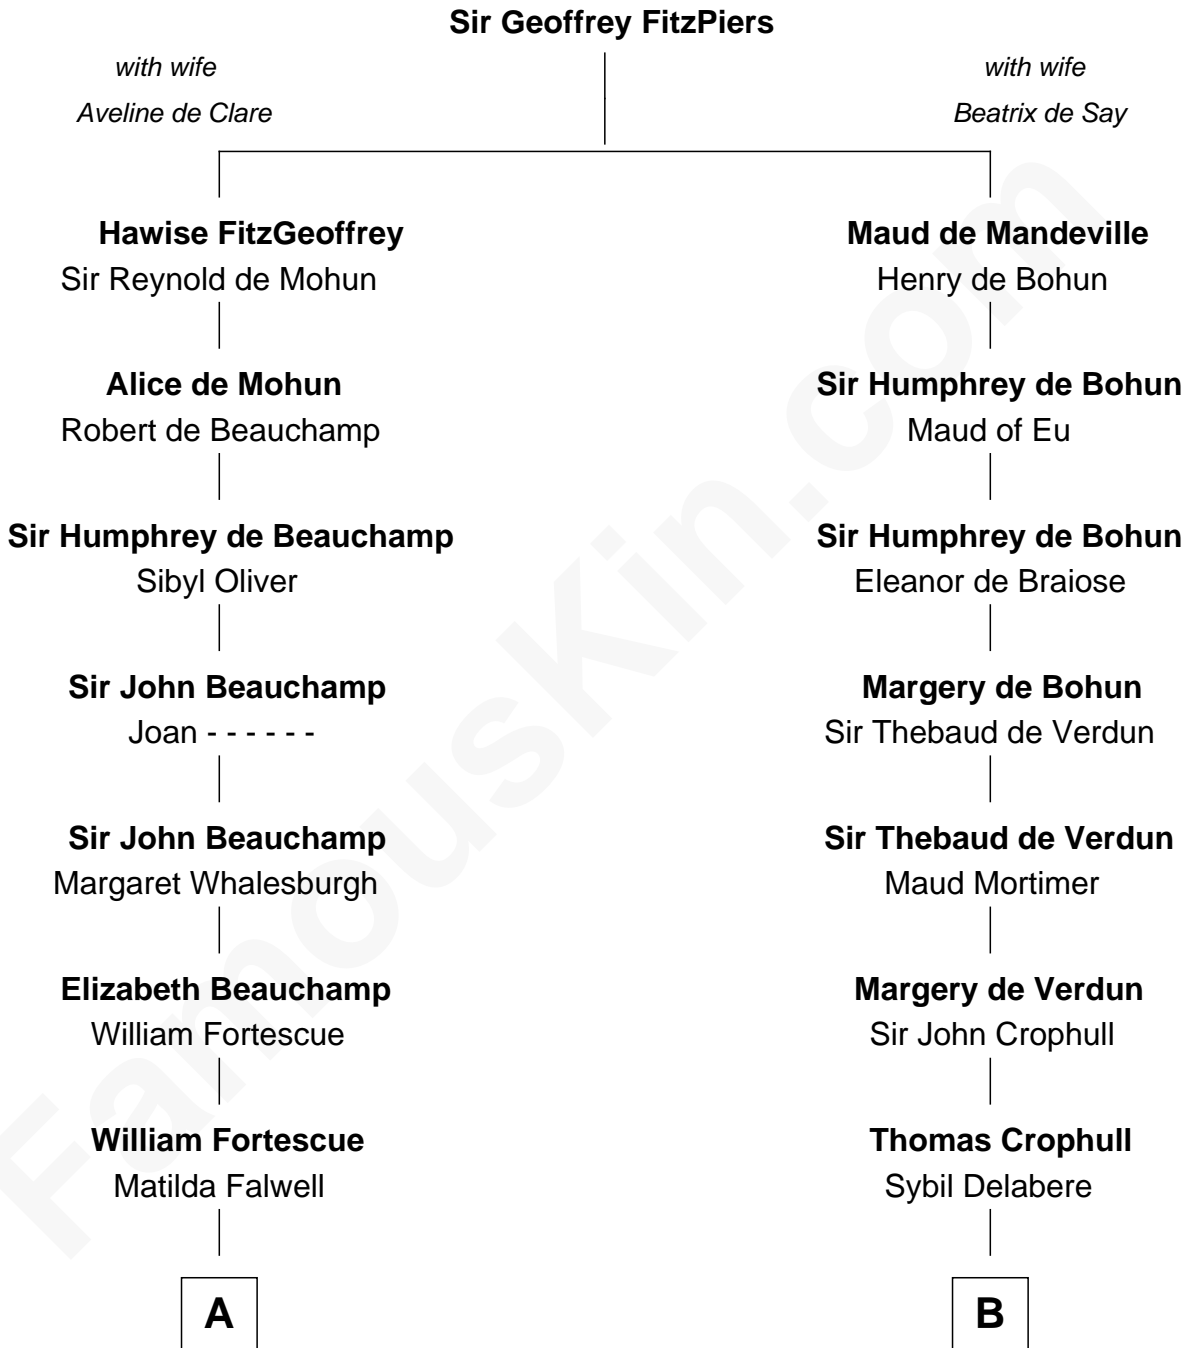

FamousKin.com Relationship Chart of

Lewis Henry Morgan
Pioneering Anthropologist

20th cousin of

Button Gwinnett

Signer of the Declaration of Independence

C

Elijah Clap
Mary Benton

Mary Clap
Lemuel Steele

Harriet Steele
Jedediah Morgan

Lewis Henry Morgan
Pioneering Anthropologist

D

George Gwinnett
Elizabeth Randle

George Gwinnett
Elizabeth Coxe

Rev. Samuel Gwinnett
Anne Eames

Button Gwinnett
Signer of Declaration of Independence