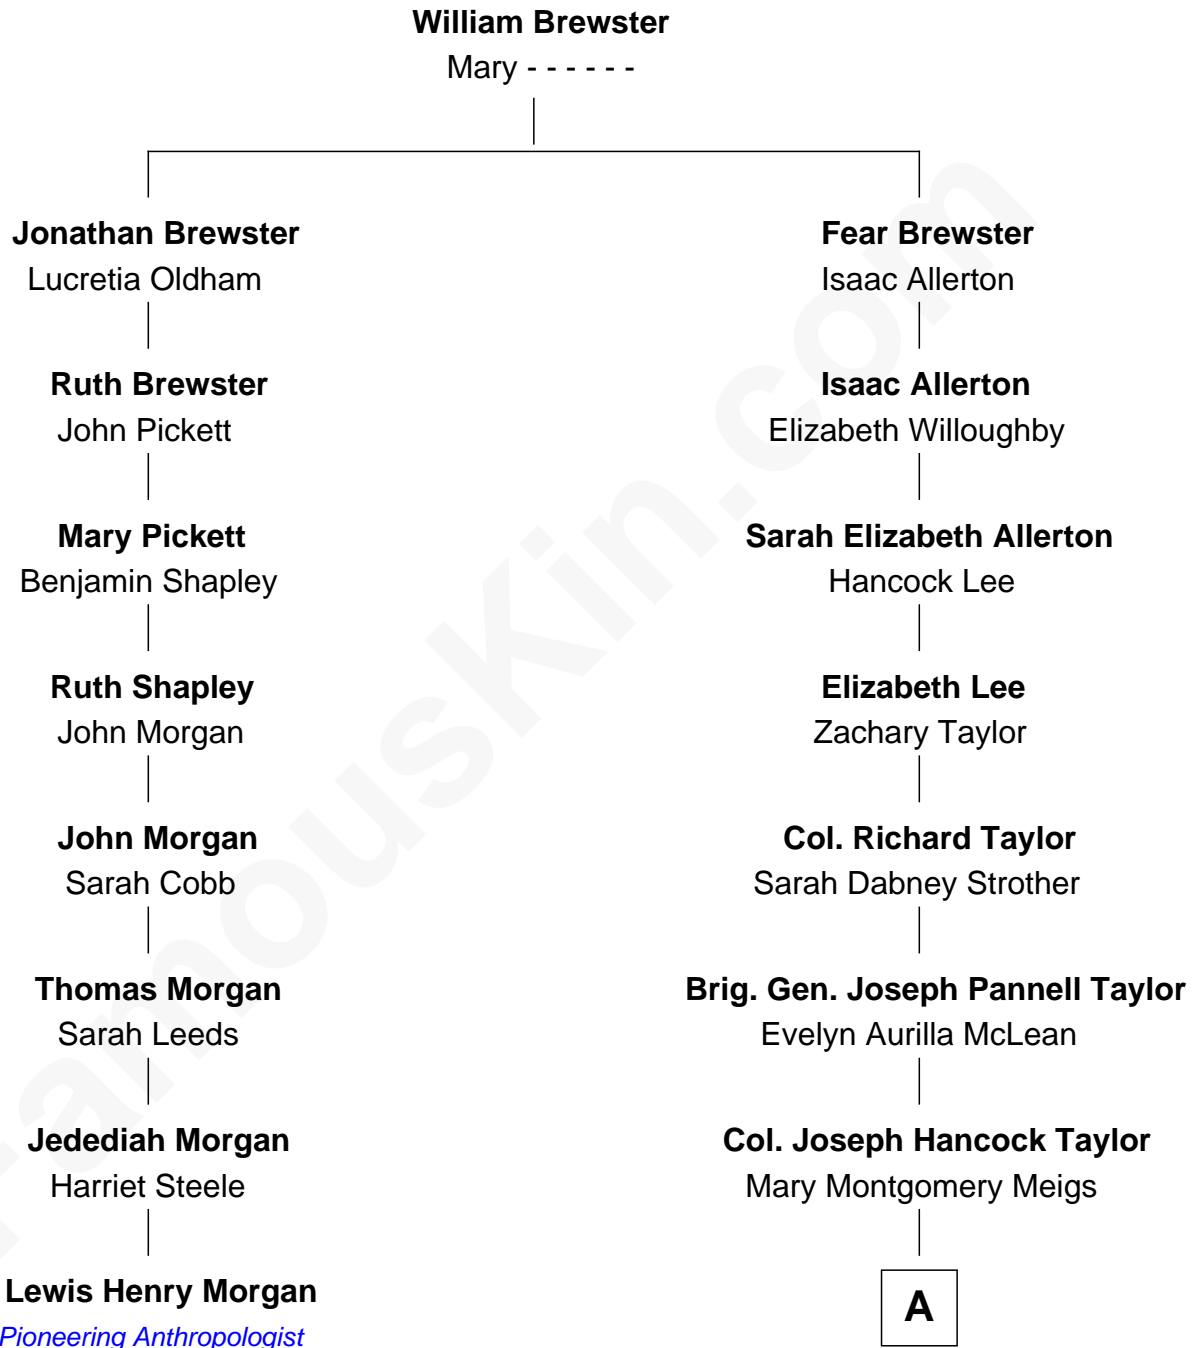

FamousKin.com Relationship Chart of

Lewis Henry Morgan
Pioneering Anthropologist

7th cousin 3 times removed of

Parker Stevenson
TV and Movie Actor

A

—
Evelyn Taylor

Eli Kirk Price

—
Philip Price

Sarah Meade Harrison

—
Sarah Meade Price

Richard Stevenson Parker

—
Parker Stevenson

TV and Movie Actor