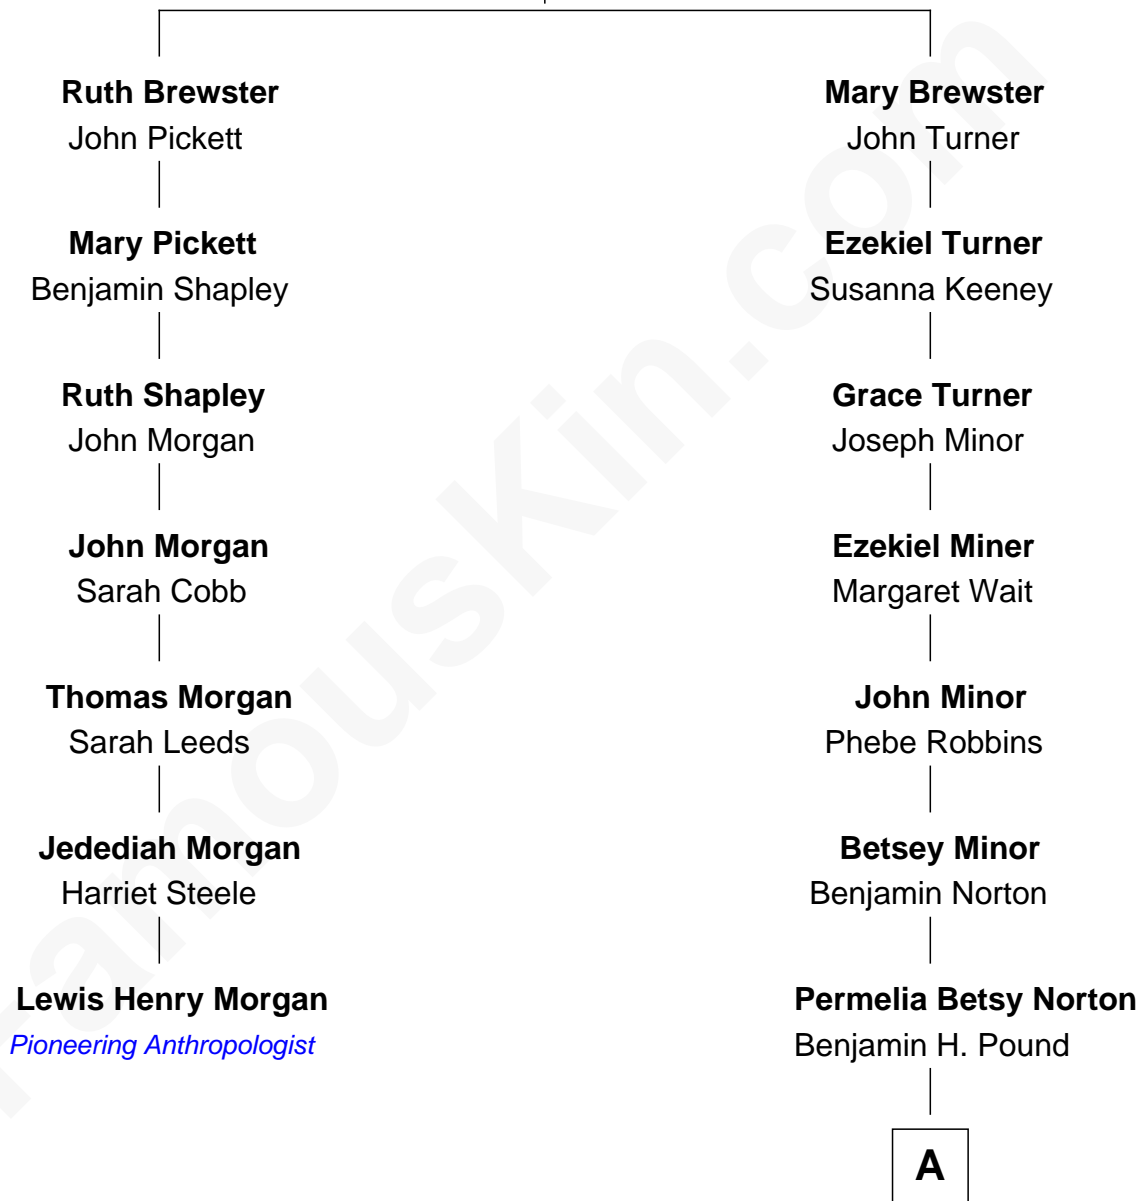

FamousKin.com Relationship Chart of

Lewis Henry Morgan
Pioneering Anthropologist

6th cousin 6 times removed of

Taylor Lautner
TV and Movie Actor

Jonathan Brewster
Lucretia Oldham

A

Adaline Eva Pound

David Wesley Allen

Taylor Lautner

TV and Movie Actor