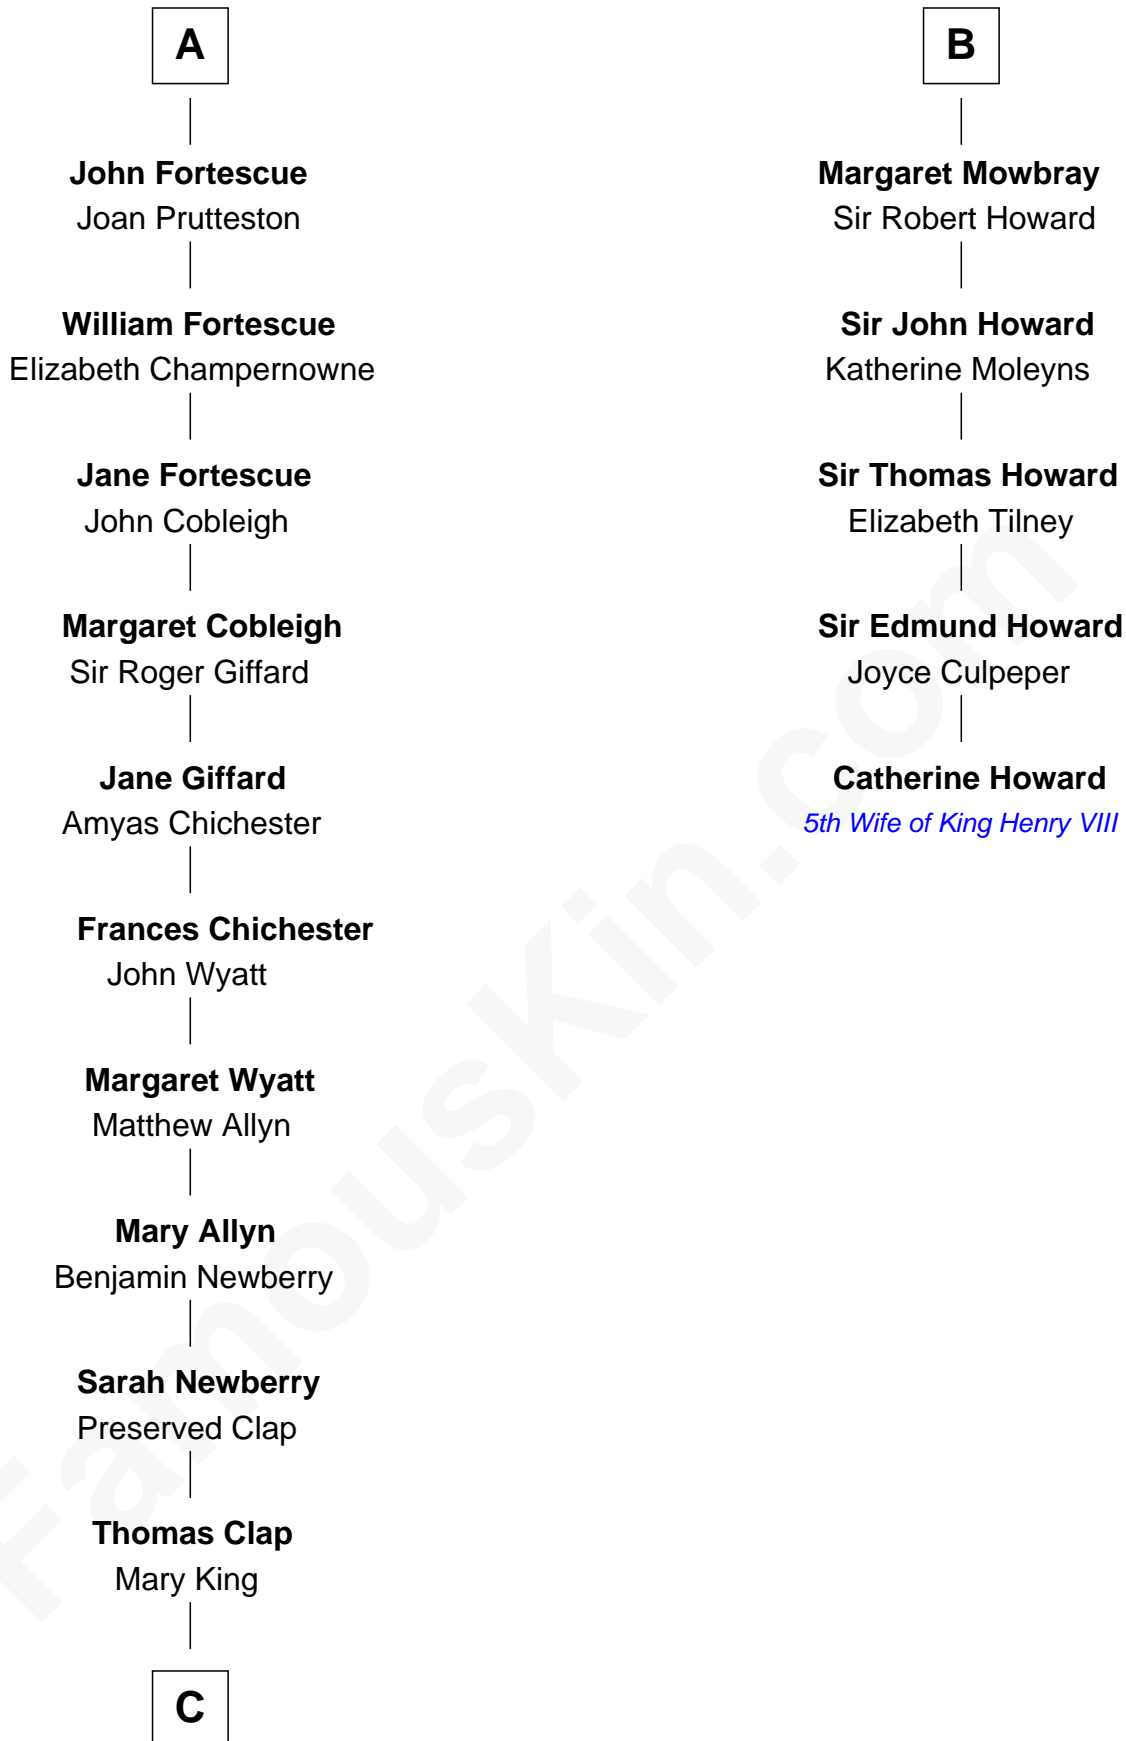

FamousKin.com Relationship Chart of

Lewis Henry Morgan
Pioneering Anthropologist

11th cousin 9 times removed of

Catherine Howard
5th Wife of King Henry VIII

C

—
Elijah Clap
Mary Benton

—
Mary Clap
Lemuel Steele

—
Harriet Steele
Jedediah Morgan

—
Lewis Henry Morgan
Pioneering Anthropologist

FamousKin.com