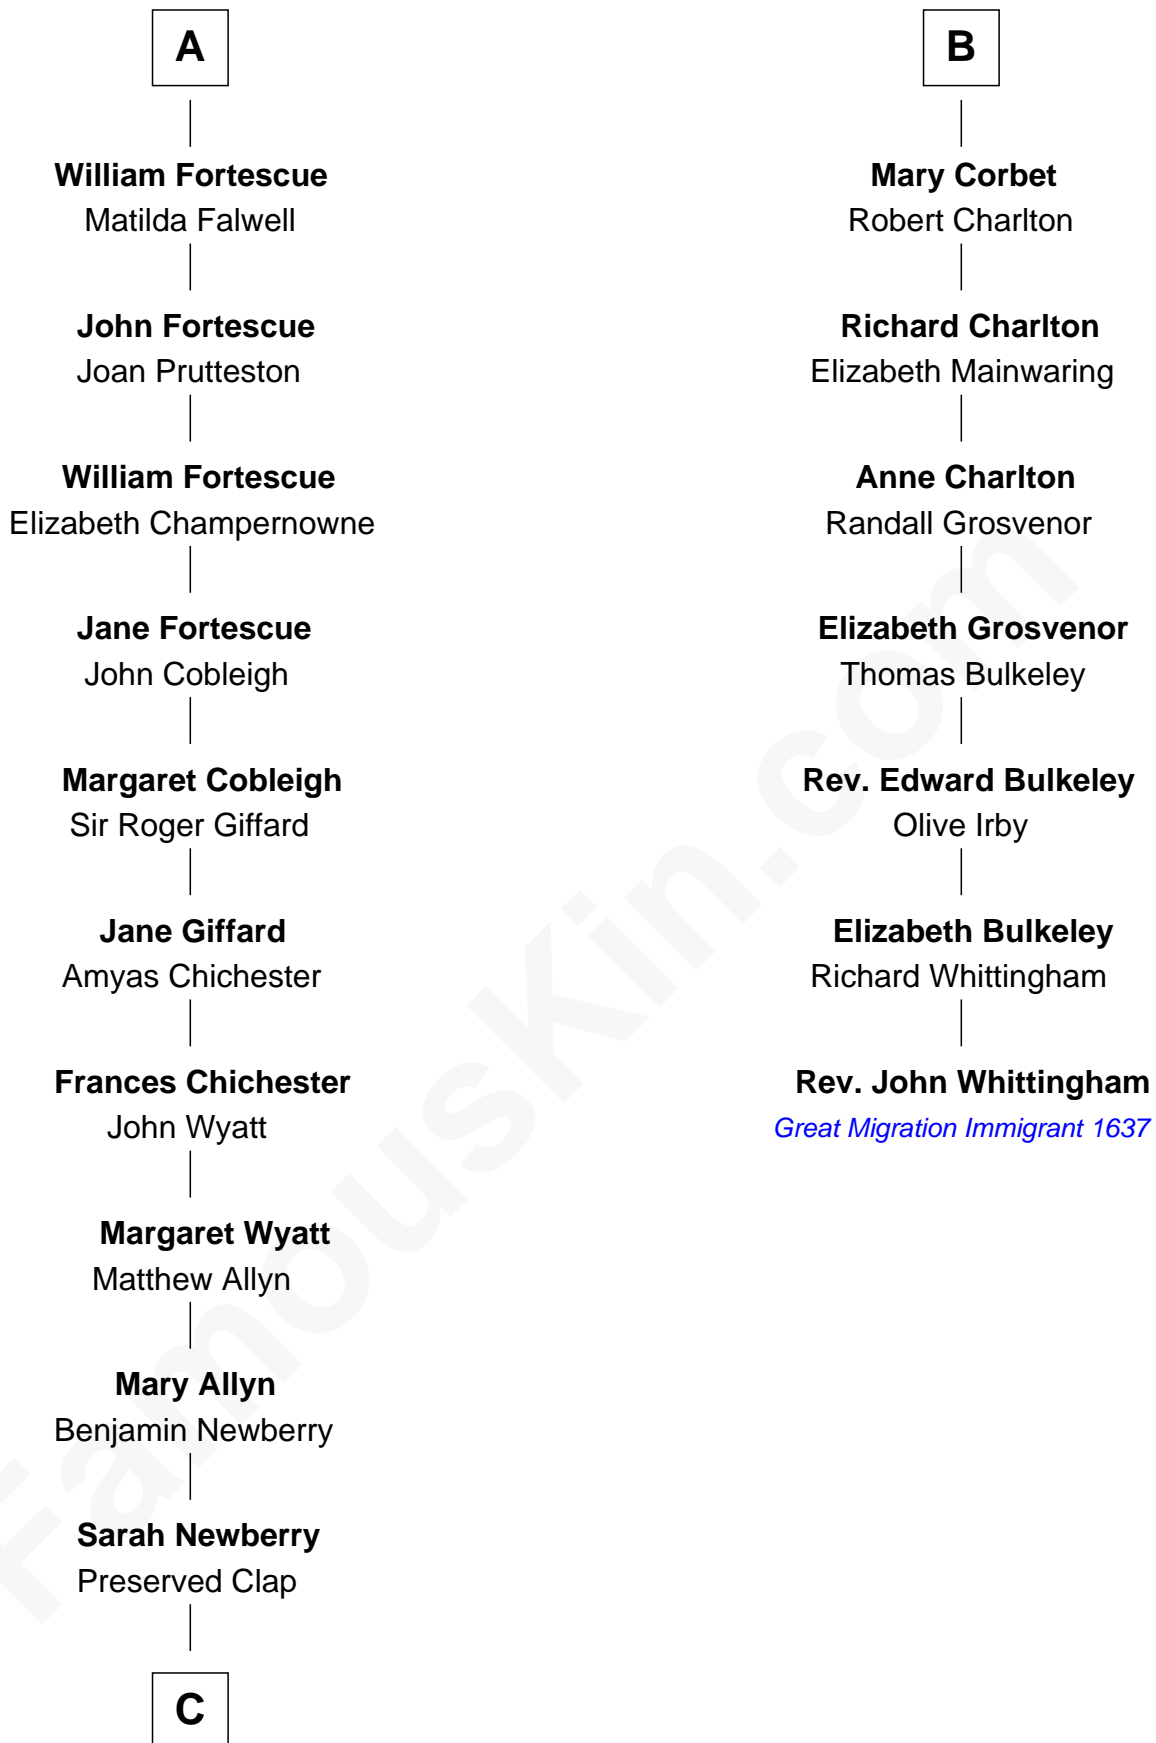

**FamousKin.com**  
**Relationship Chart of**  
**Lewis Henry Morgan**  
*Pioneering Anthropologist*

13th cousin 8 times removed of

**Rev. John Whittingham**  
*(c1616 - 1639) Great Migration Immigrant 1637*

**C**

—  
**Thomas Clap**

Mary King

—  
**Elijah Clap**

Mary Benton

—  
**Mary Clap**

Lemuel Steele

—  
**Harriet Steele**

Jedediah Morgan

—  
**Lewis Henry Morgan**

*Pioneering Anthropologist*