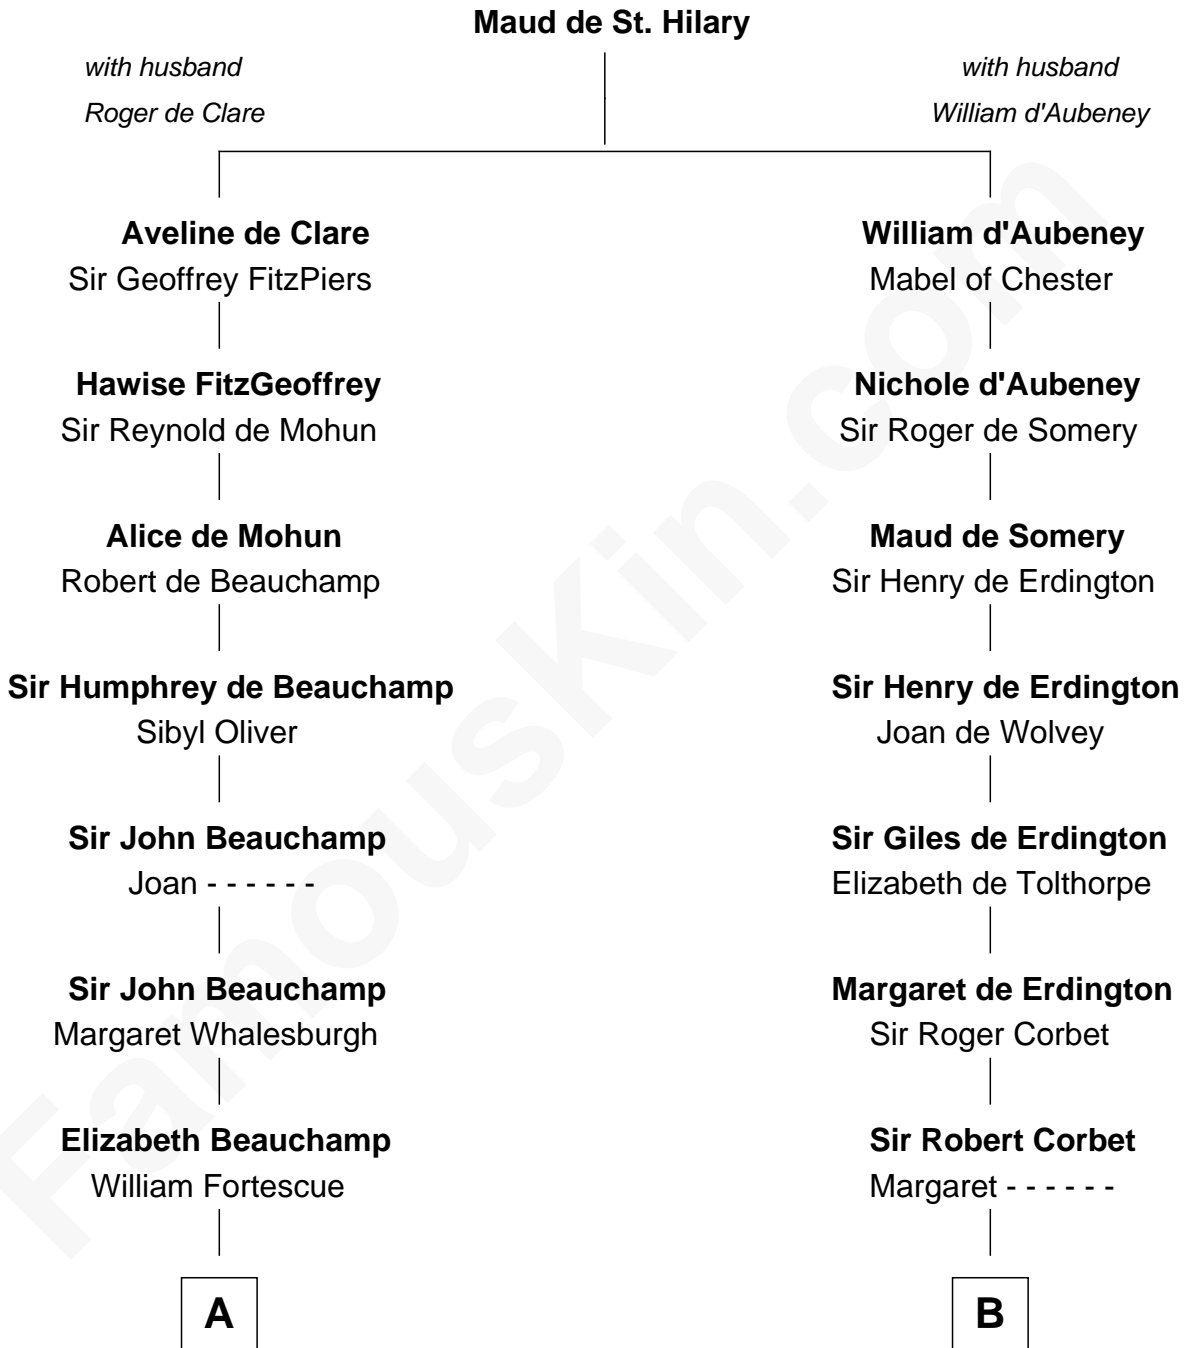

**FamousKin.com**  
**Relationship Chart of**  
**Lewis Henry Morgan**  
*Pioneering Anthropologist*

13th cousin 8 times removed of

**Rev. John Whittingham**  
*(c1616 - 1639) Great Migration Immigrant 1637*

**C**

—  
**Thomas Clap**

Mary King

—  
**Elijah Clap**

Mary Benton

—  
**Mary Clap**

Lemuel Steele

—  
**Harriet Steele**

Jedediah Morgan

—  
**Lewis Henry Morgan**

*Pioneering Anthropologist*