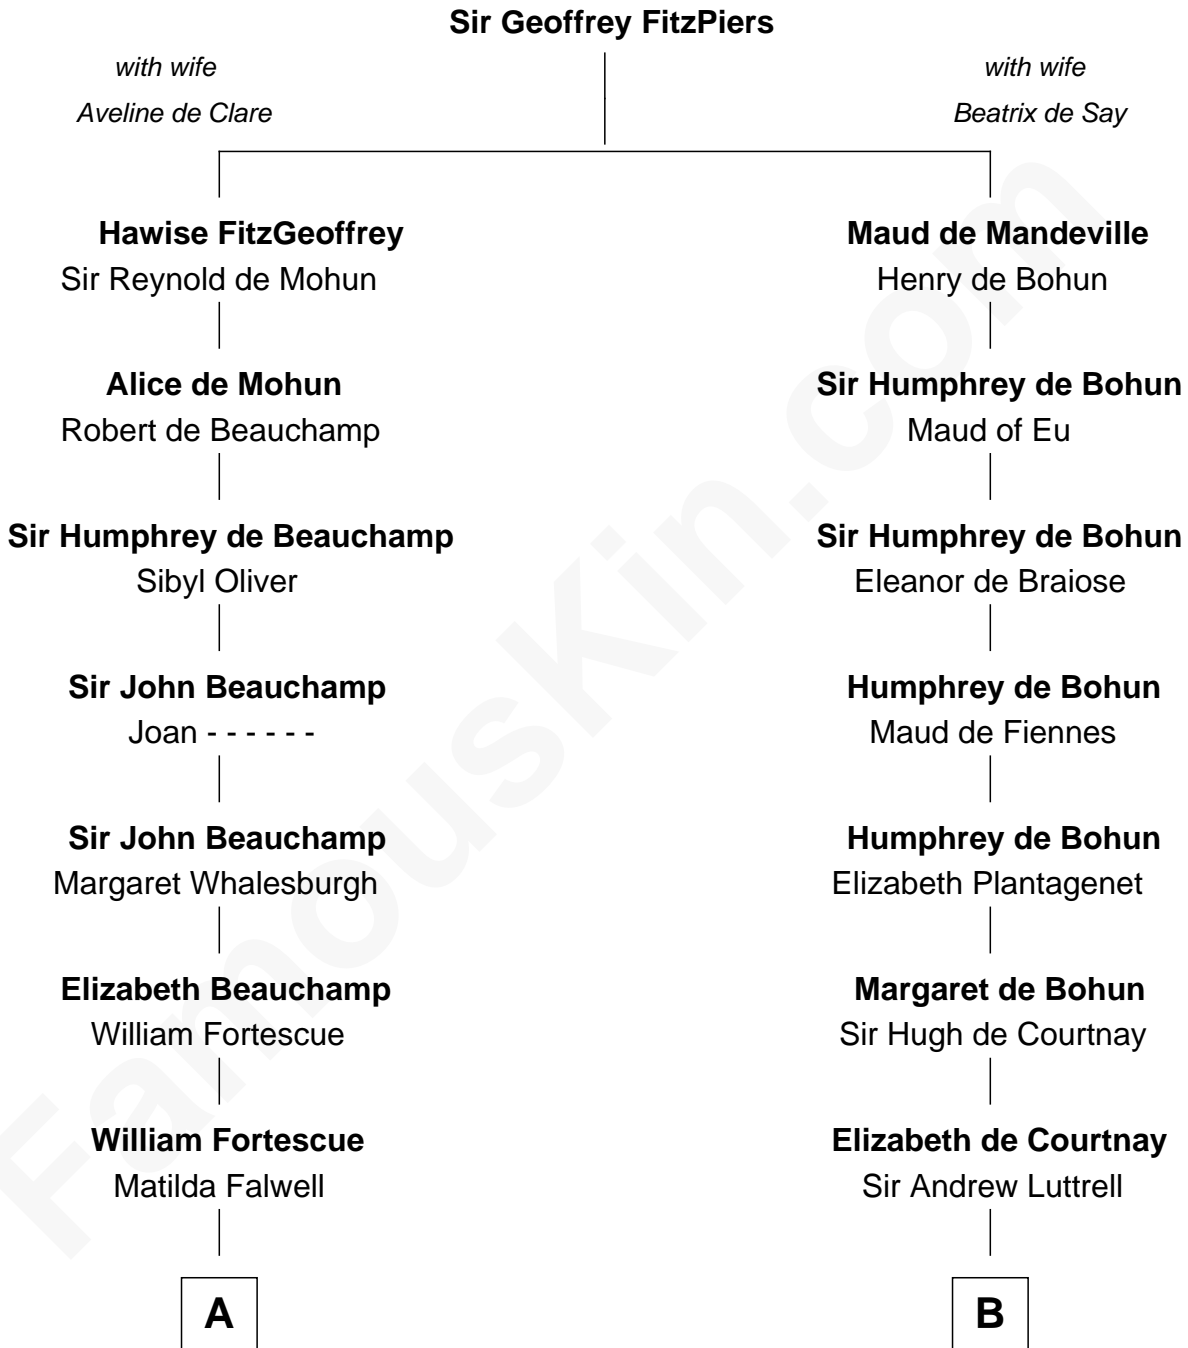

# FamousKin.com Relationship Chart of

**Lewis Henry Morgan**  
*Pioneering Anthropologist*

19th cousin 1 time removed of

**General William Whipple**

*Signer of the Declaration of Independence*

**C**

**Elijah Clap**  
Mary Benton

**Mary Clap**  
Lemuel Steele

**Harriet Steele**  
Jedediah Morgan

**Lewis Henry Morgan**  
*Pioneering Anthropologist*

**D**

**Joanna Appleton**  
Matthew Whipple

**William Whipple**  
Mary Cutts

**General William Whipple**  
*Signer of Declaration of Independence*