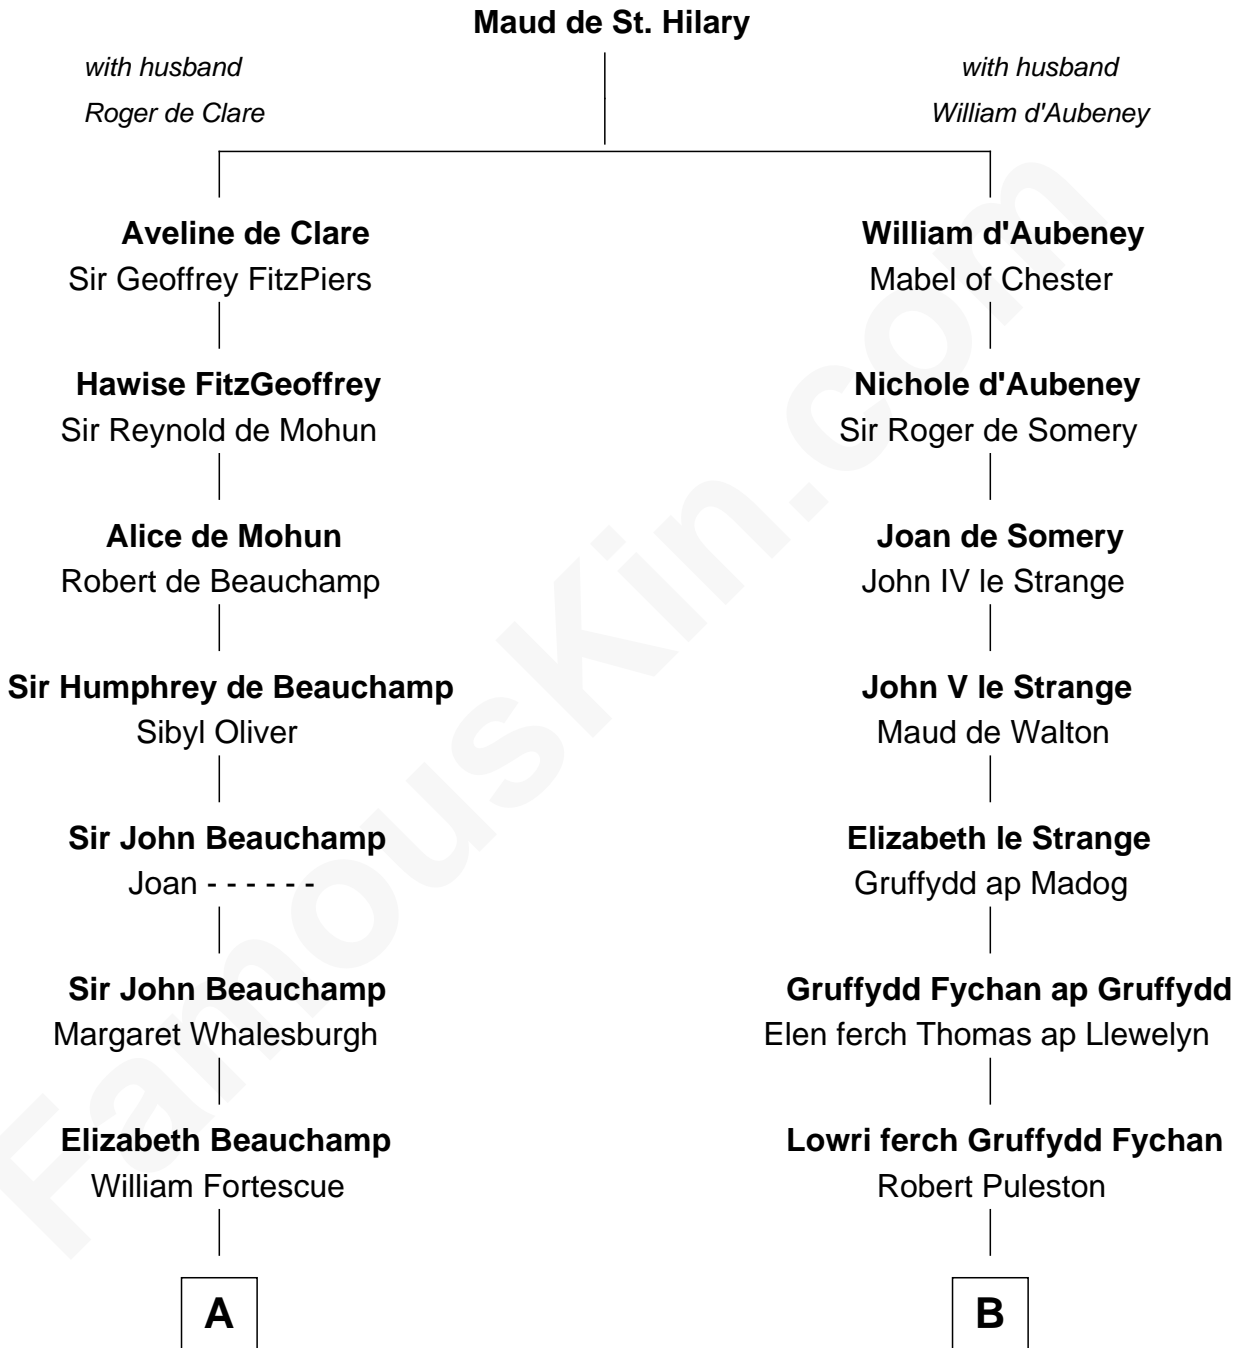

FamousKin.com
Relationship Chart of
Lewis Henry Morgan
Pioneering Anthropologist

17th cousin 4 times removed of

General William Whipple
Signer of the Declaration of Independence

C

—
Thomas Clap

Mary King

—
Elijah Clap

Mary Benton

—
Mary Clap

Lemuel Steele

—
Harriet Steele

Jedediah Morgan

—
Lewis Henry Morgan

Pioneering Anthropologist