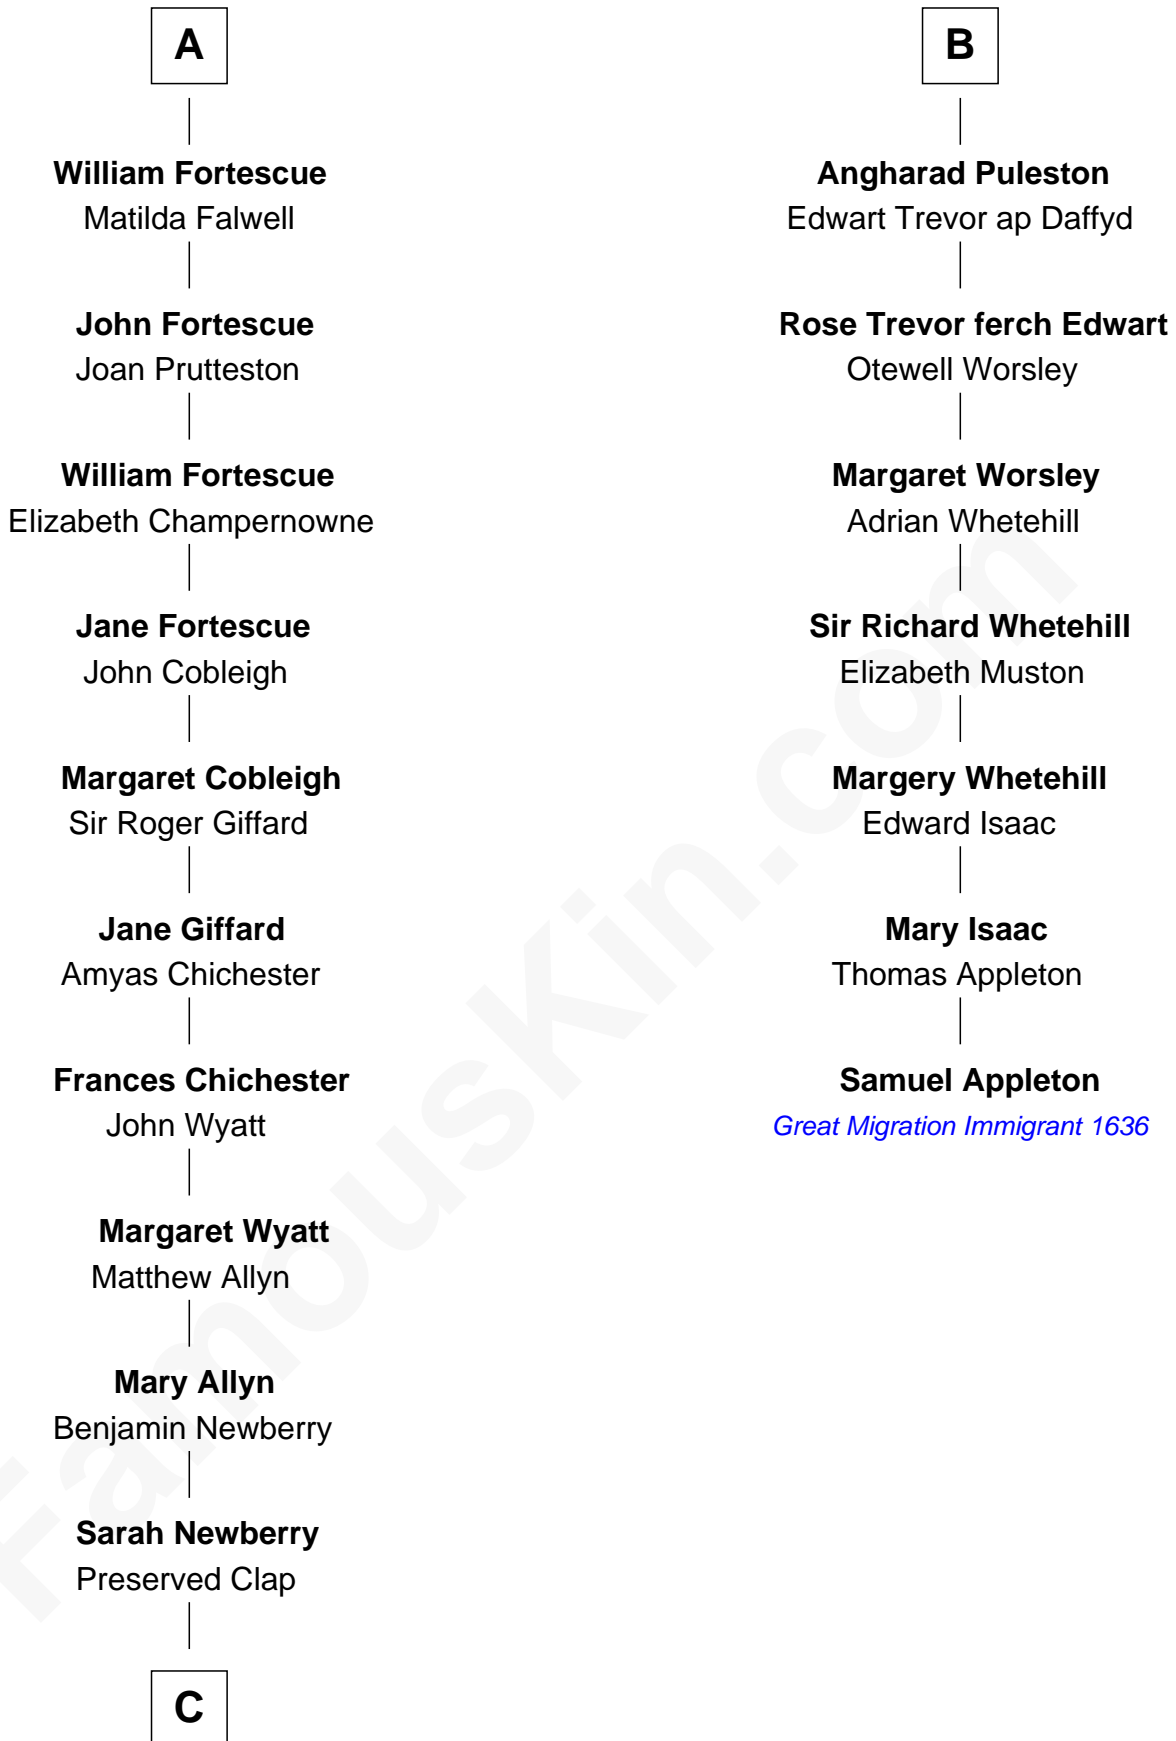

FamousKin.com
Relationship Chart of
Lewis Henry Morgan
Pioneering Anthropologist

13th cousin 8 times removed of

Samuel Appleton
(c1586 - 1670) Great Migration Immigrant 1636

C

—
Thomas Clap

Mary King

—
Elijah Clap

Mary Benton

—
Mary Clap

Lemuel Steele

—
Harriet Steele

Jedediah Morgan

—
Lewis Henry Morgan

Pioneering Anthropologist