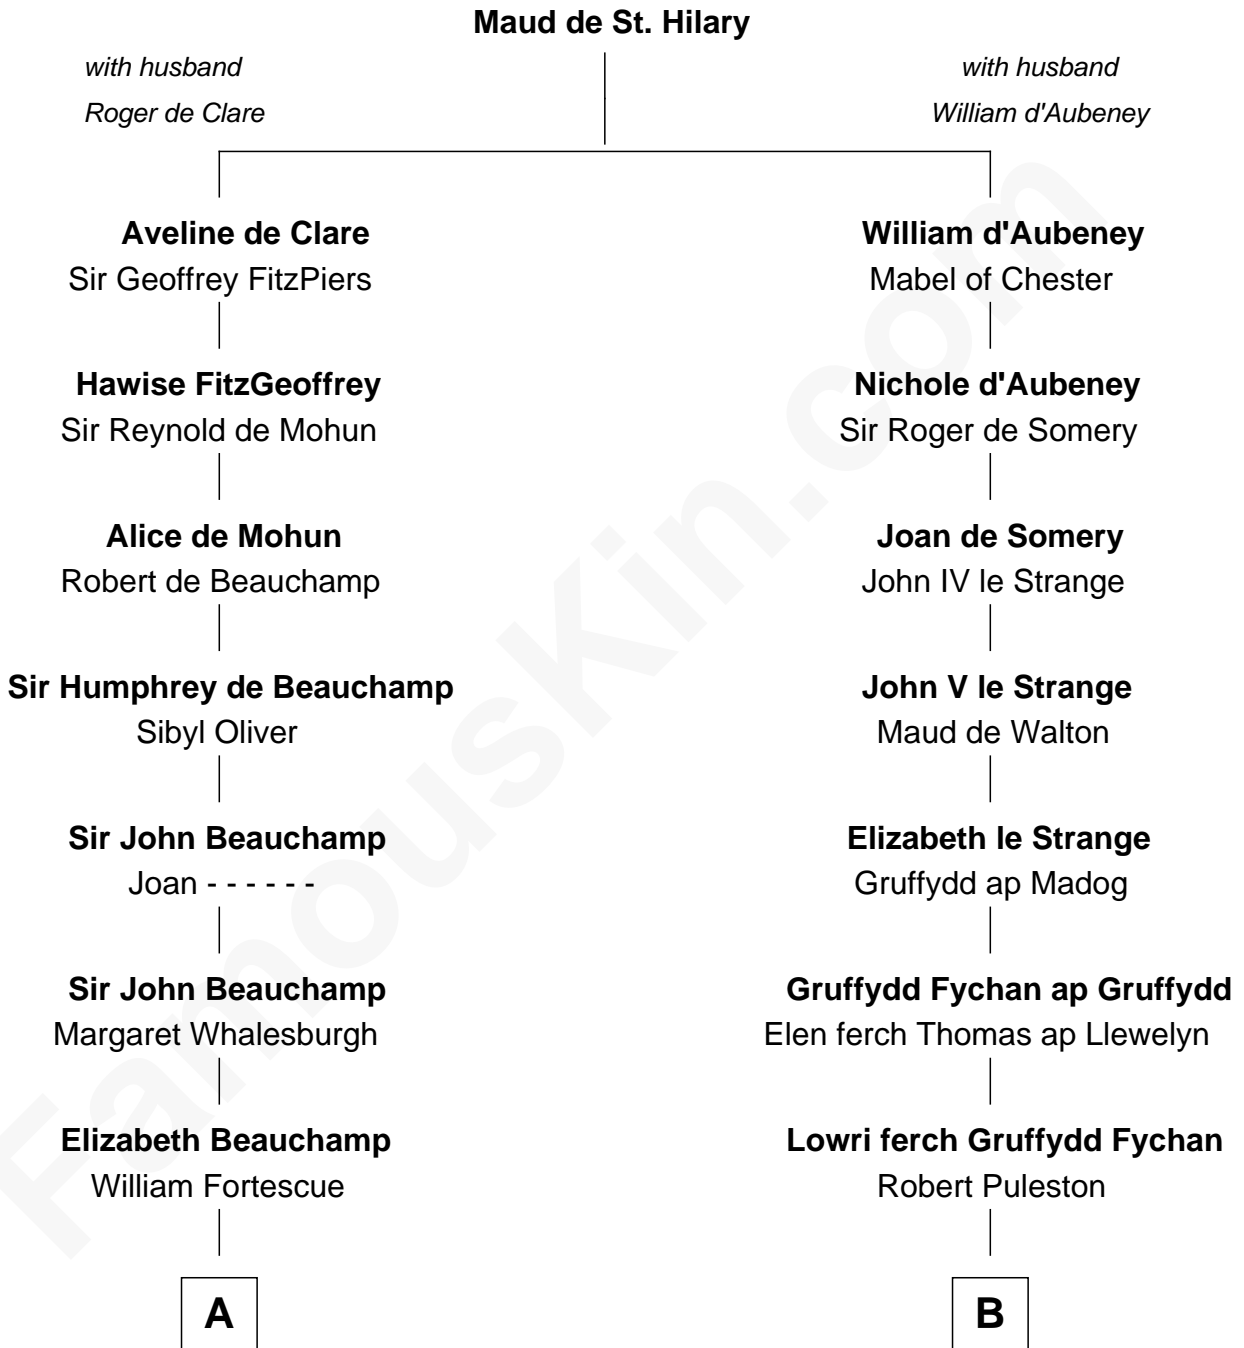

FamousKin.com
Relationship Chart of
Lewis Henry Morgan
Pioneering Anthropologist

13th cousin 8 times removed of

Samuel Appleton
(c1586 - 1670) Great Migration Immigrant 1636

C

—
Thomas Clap

Mary King

—
Elijah Clap

Mary Benton

—
Mary Clap

Lemuel Steele

—
Harriet Steele

Jedediah Morgan

—
Lewis Henry Morgan

Pioneering Anthropologist