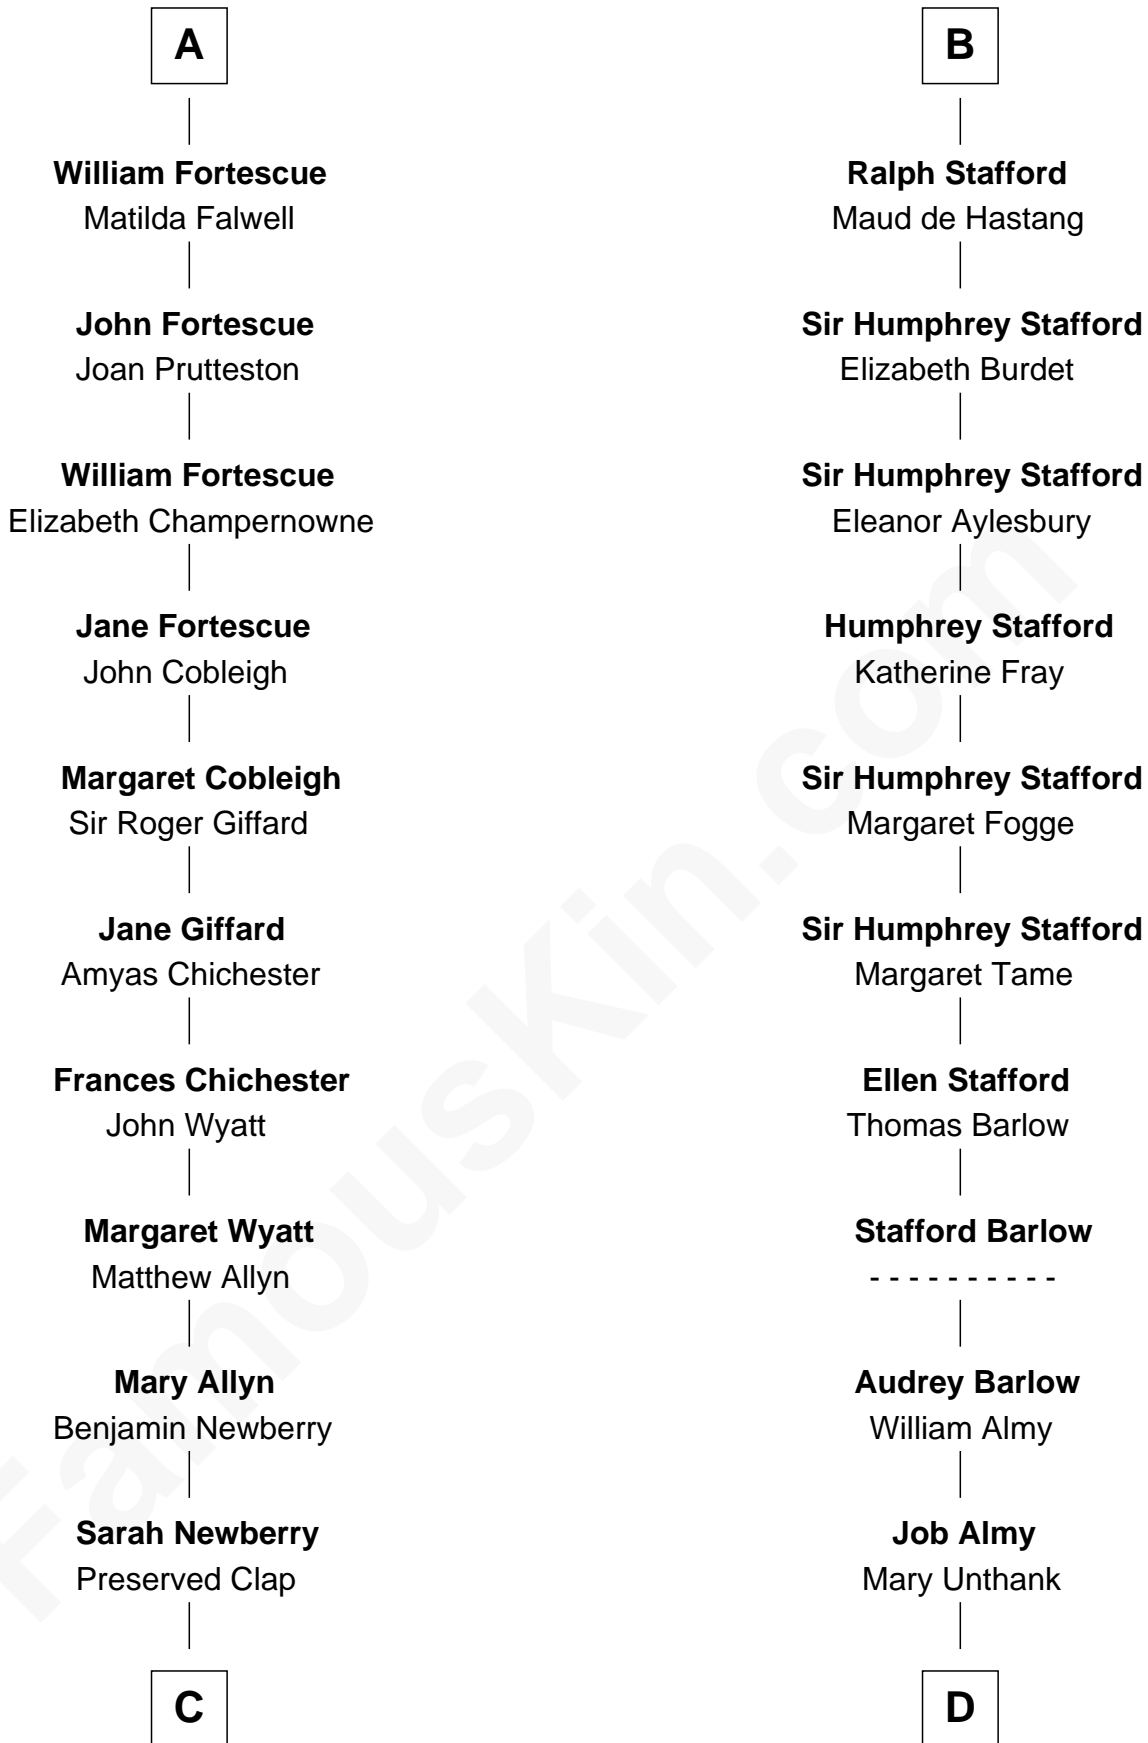

FamousKin.com
Relationship Chart of
Lewis Henry Morgan
Pioneering Anthropologist

20th cousin 1 time removed of

Robert Townsend

Member of the Culper Spy Ring during the American Revolution

C

Thomas Clap

Mary King

Elijah Clap

Mary Benton

Mary Clap

Lemuel Steele

Harriet Steele

Jedediah Morgan

Lewis Henry Morgan

Pioneering Anthropologist

D

Audrey Almy

James Townsend

Jacob Townsend

Phoebe Seaman

Samuel Townsend

Sarah Stoddard

Robert Townsend