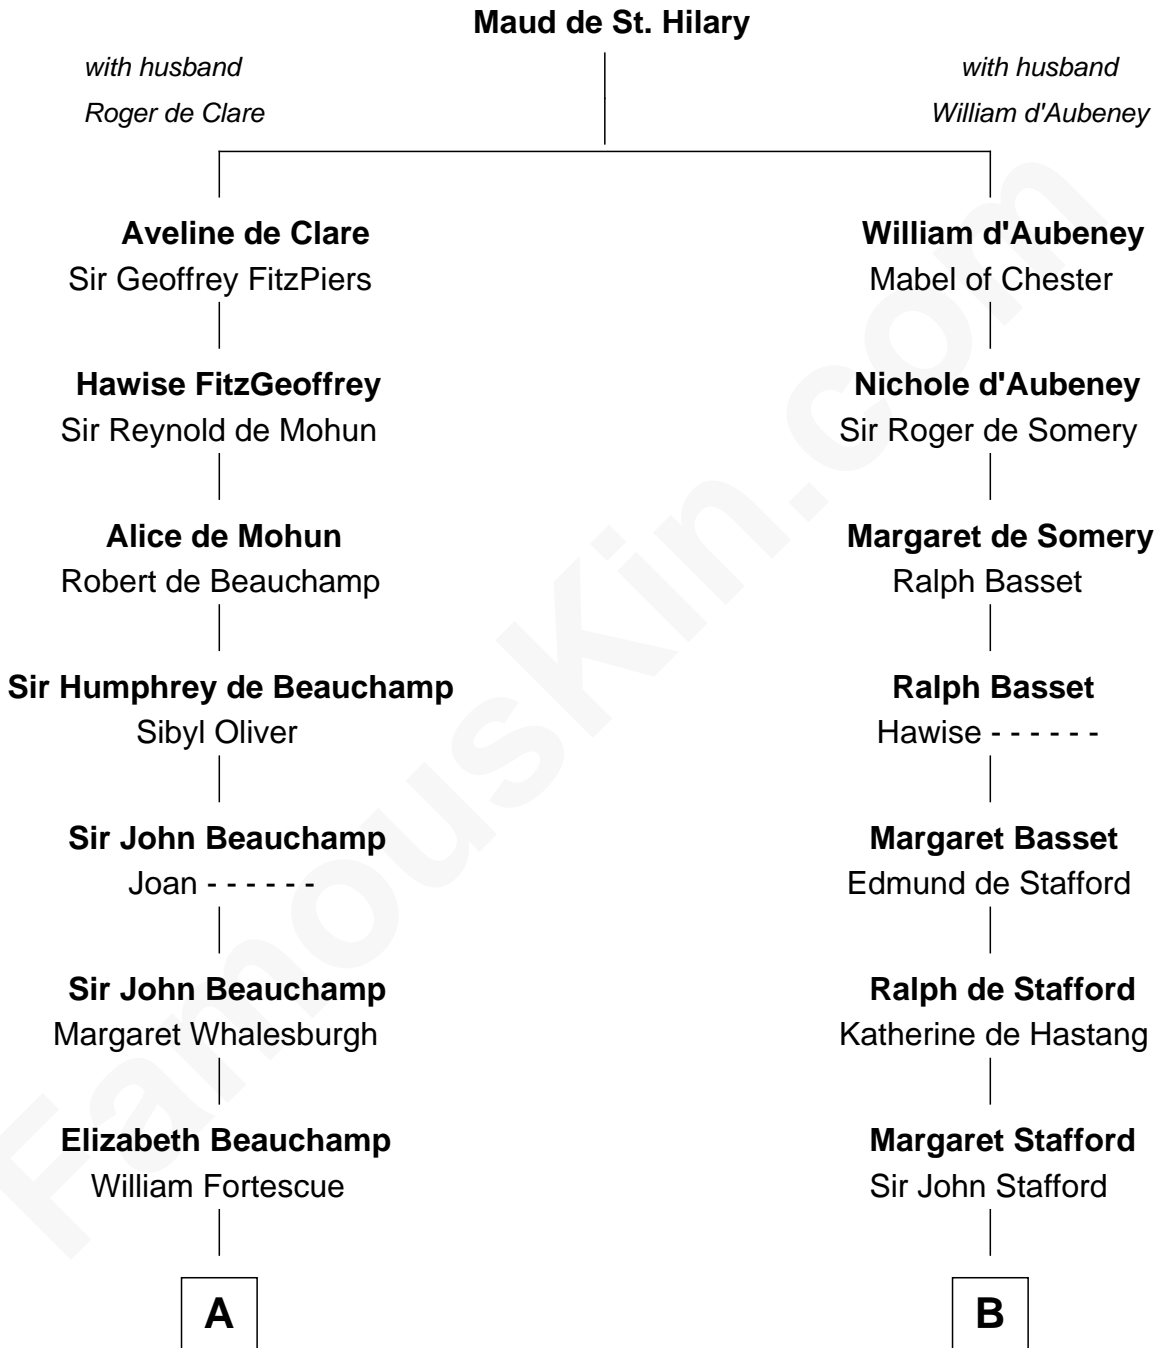

FamousKin.com
Relationship Chart of
Lewis Henry Morgan
Pioneering Anthropologist

20th cousin 1 time removed of

Robert Townsend

Member of the Culper Spy Ring during the American Revolution

C

Thomas Clap

Mary King

Elijah Clap

Mary Benton

Mary Clap

Lemuel Steele

Harriet Steele

Jedediah Morgan

Lewis Henry Morgan

Pioneering Anthropologist

D

Audrey Almy

James Townsend

Jacob Townsend

Phoebe Seaman

Samuel Townsend

Sarah Stoddard

Robert Townsend