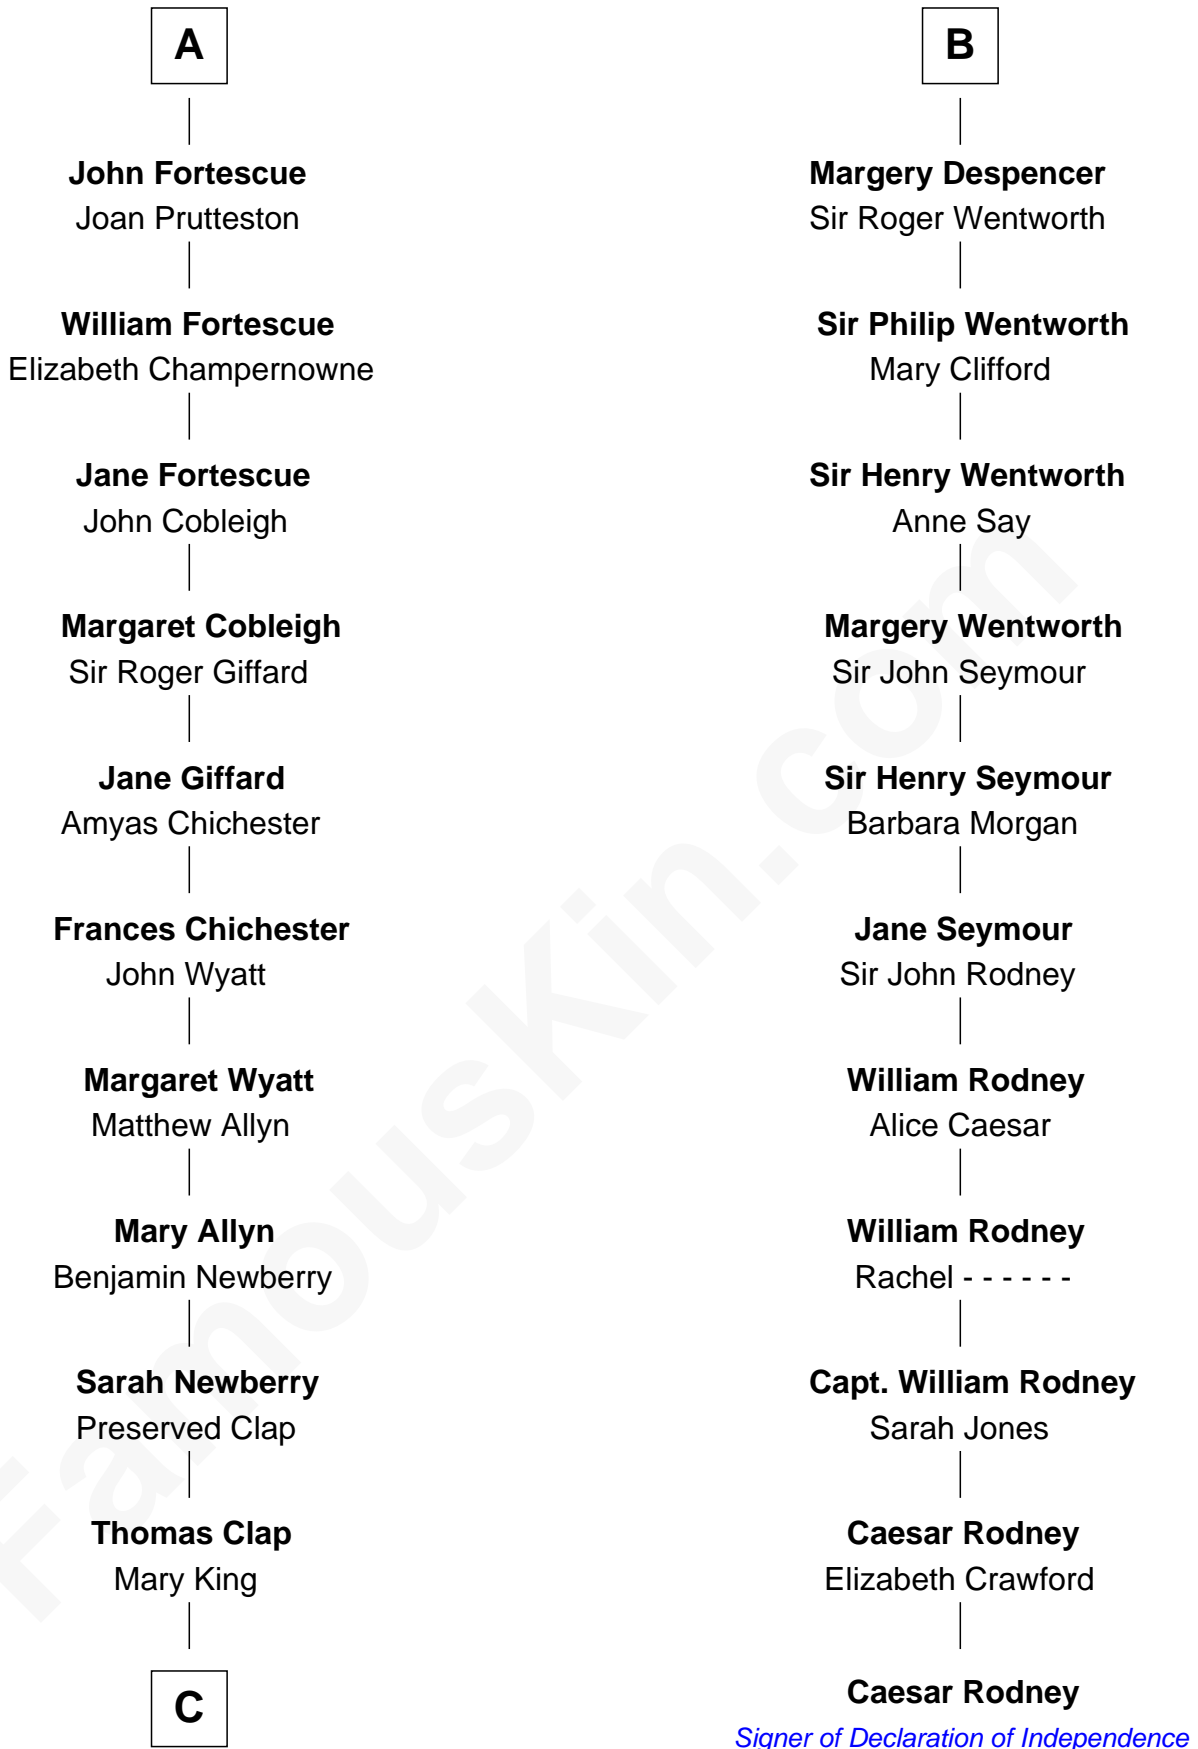

FamousKin.com
Relationship Chart of
Lewis Henry Morgan
Pioneering Anthropologist

17th cousin 3 times removed of

Caesar Rodney
Signer of the Declaration of Independence

C

—
Elijah Clap
Mary Benton

—
Mary Clap
Lemuel Steele

—
Harriet Steele
Jedediah Morgan

—
Lewis Henry Morgan
Pioneering Anthropologist

FamousKin.com