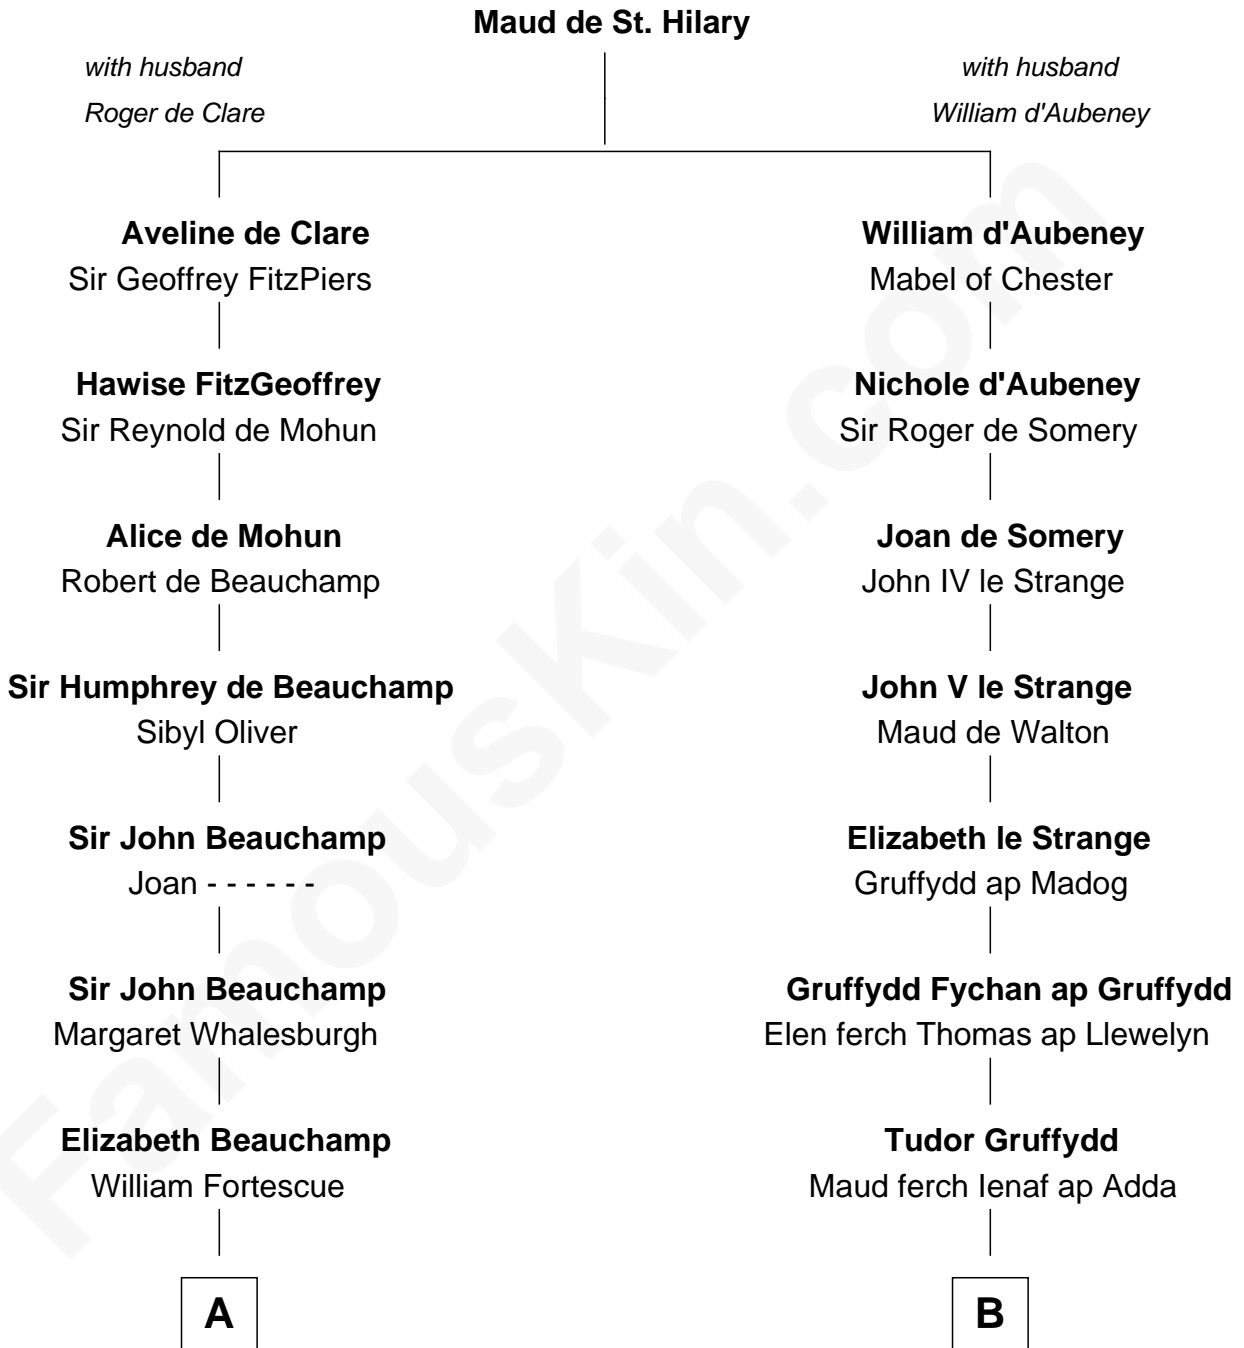

**FamousKin.com**  
**Relationship Chart of**  
**Lewis Henry Morgan**  
*Pioneering Anthropologist*

14th cousin 7 times removed of

**Elihu Yale**

*Benefactor and Namesake of Yale College*

**C**

—  
**Thomas Clap**

Mary King

—  
**Elijah Clap**

Mary Benton

—  
**Mary Clap**

Lemuel Steele

—  
**Harriet Steele**

Jedediah Morgan

—  
**Lewis Henry Morgan**

*Pioneering Anthropologist*