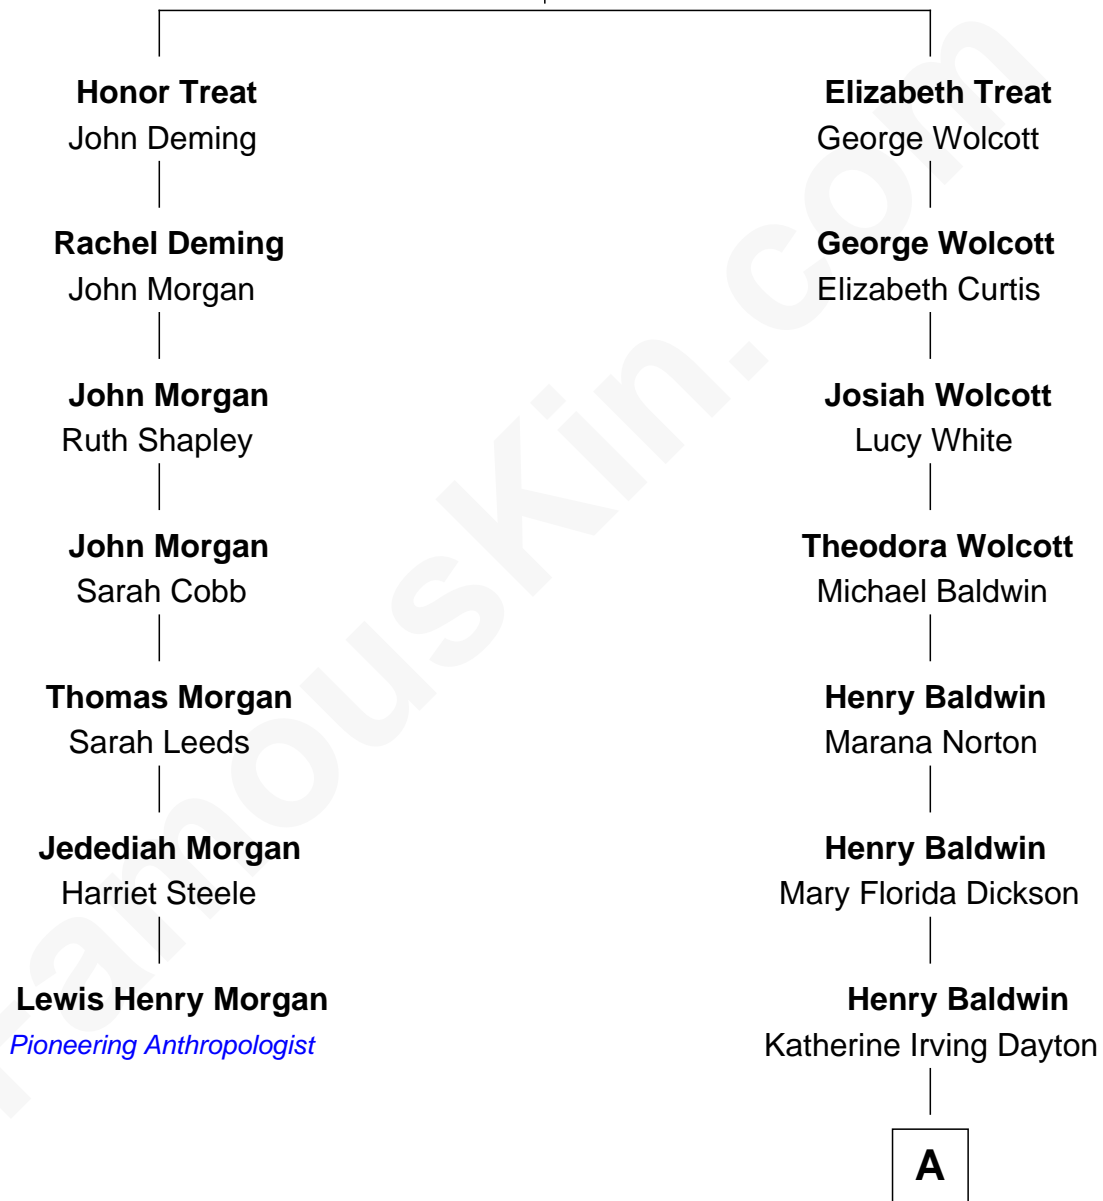

FamousKin.com Relationship Chart of

Lewis Henry Morgan
Pioneering Anthropologist

6th cousin 4 times removed of

Christopher Reeve
Movie Actor

Richard Treat
Alice Gaylord

A

Margaretta Willis Baldwin

Augustus Henry Reeve

Richard Henry Reeve

Anne Conrad D'Olier

Franklin D'Olier Reeve

Barbara Pitney Lamb

Christopher Reeve

Movie Actor