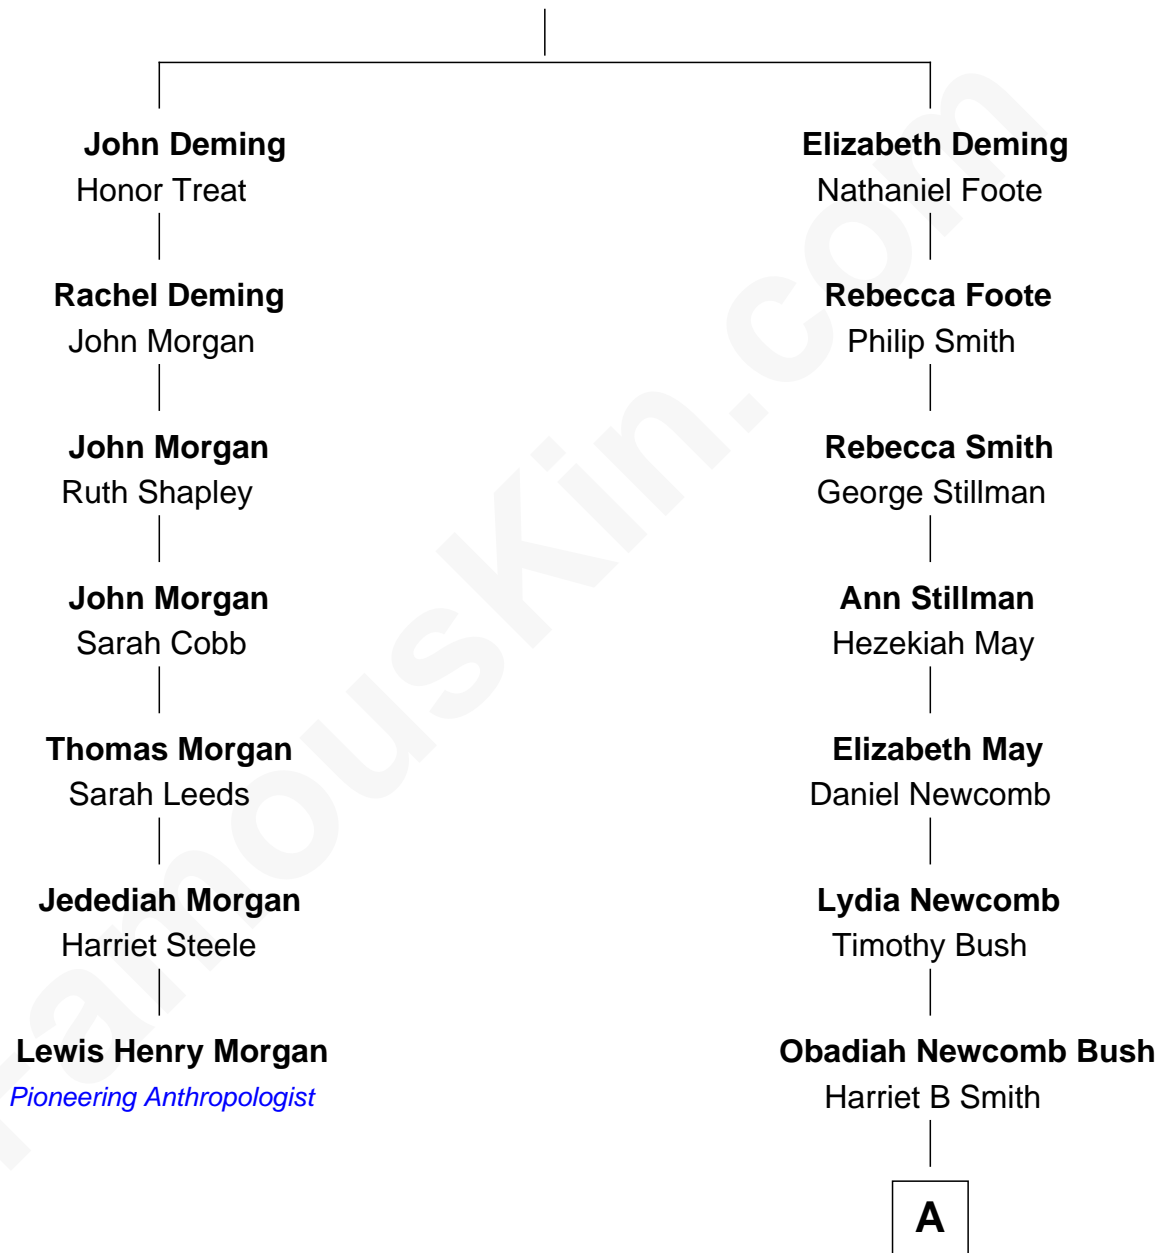

FamousKin.com Relationship Chart of

Lewis Henry Morgan
Pioneering Anthropologist

6th cousin 4 times removed of

George H. W. Bush
41st U.S. President

----- Deming

A

Rev. James Smith Bush

Harriet Eleanor Fay

Samuel Prescott Bush

Flora Sheldon

Prescott Sheldon Bush

Dorothy Wear Walker

George H. W. Bush

41st U.S. President

FamousKin.com