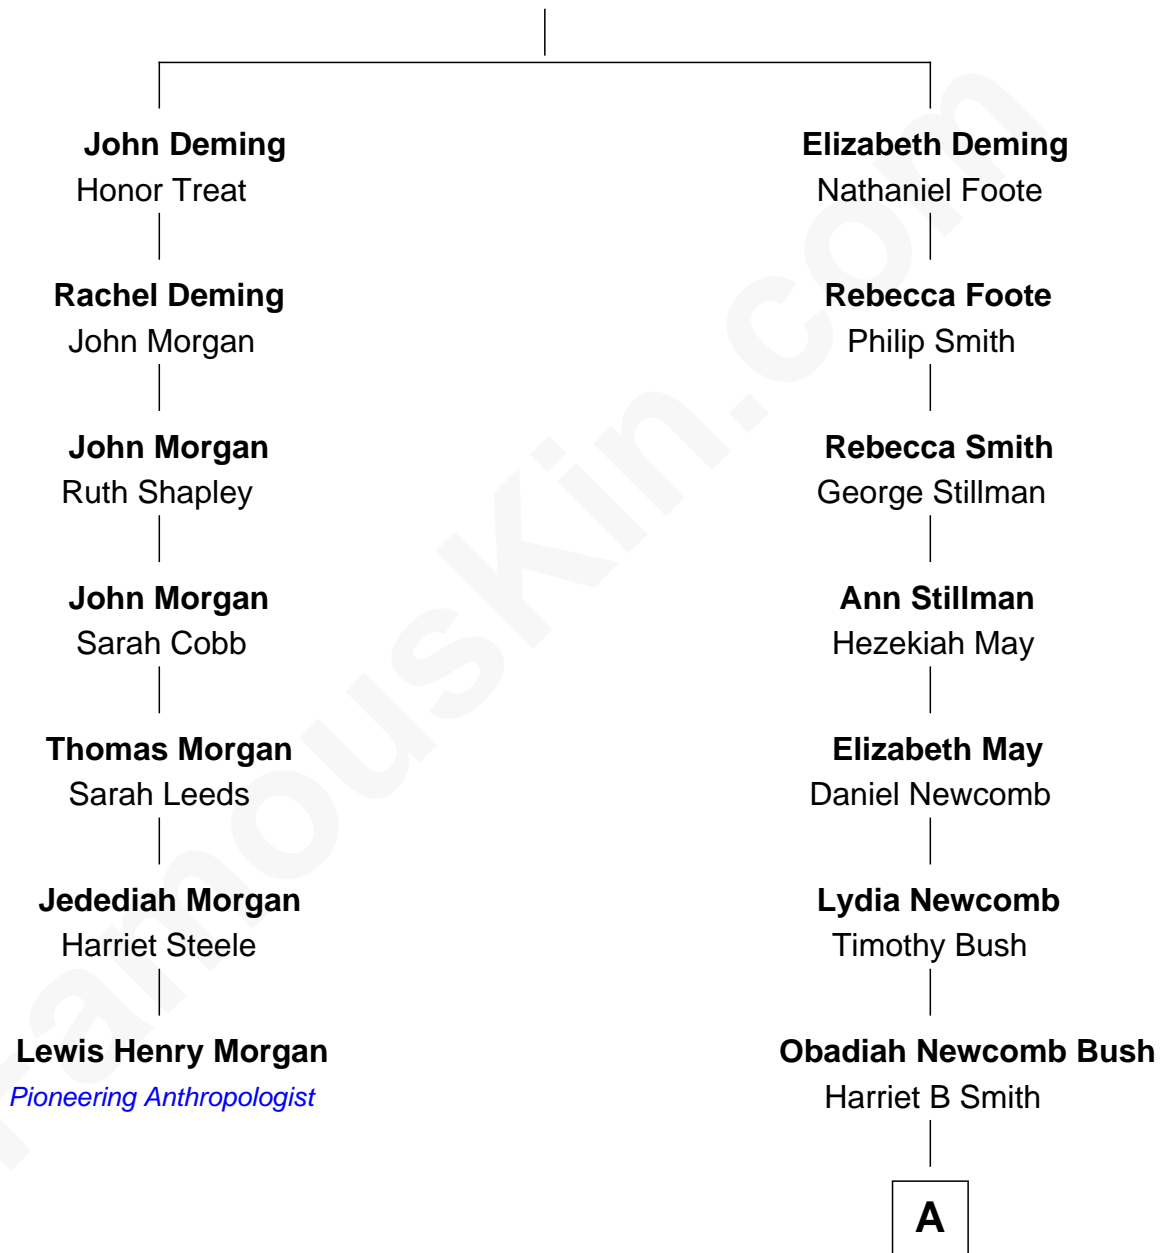

FamousKin.com Relationship Chart of

Lewis Henry Morgan
Pioneering Anthropologist

6th cousin 5 times removed of

George W. Bush
43rd U.S. President

----- Deming

A

Rev. James Smith Bush

Harriet Eleanor Fay

Samuel Prescott Bush

Flora Sheldon

Prescott Sheldon Bush

Dorothy Wear Walker

George Herbert Walker Bush

Barbara Pierce

George W. Bush

43rd U.S. President