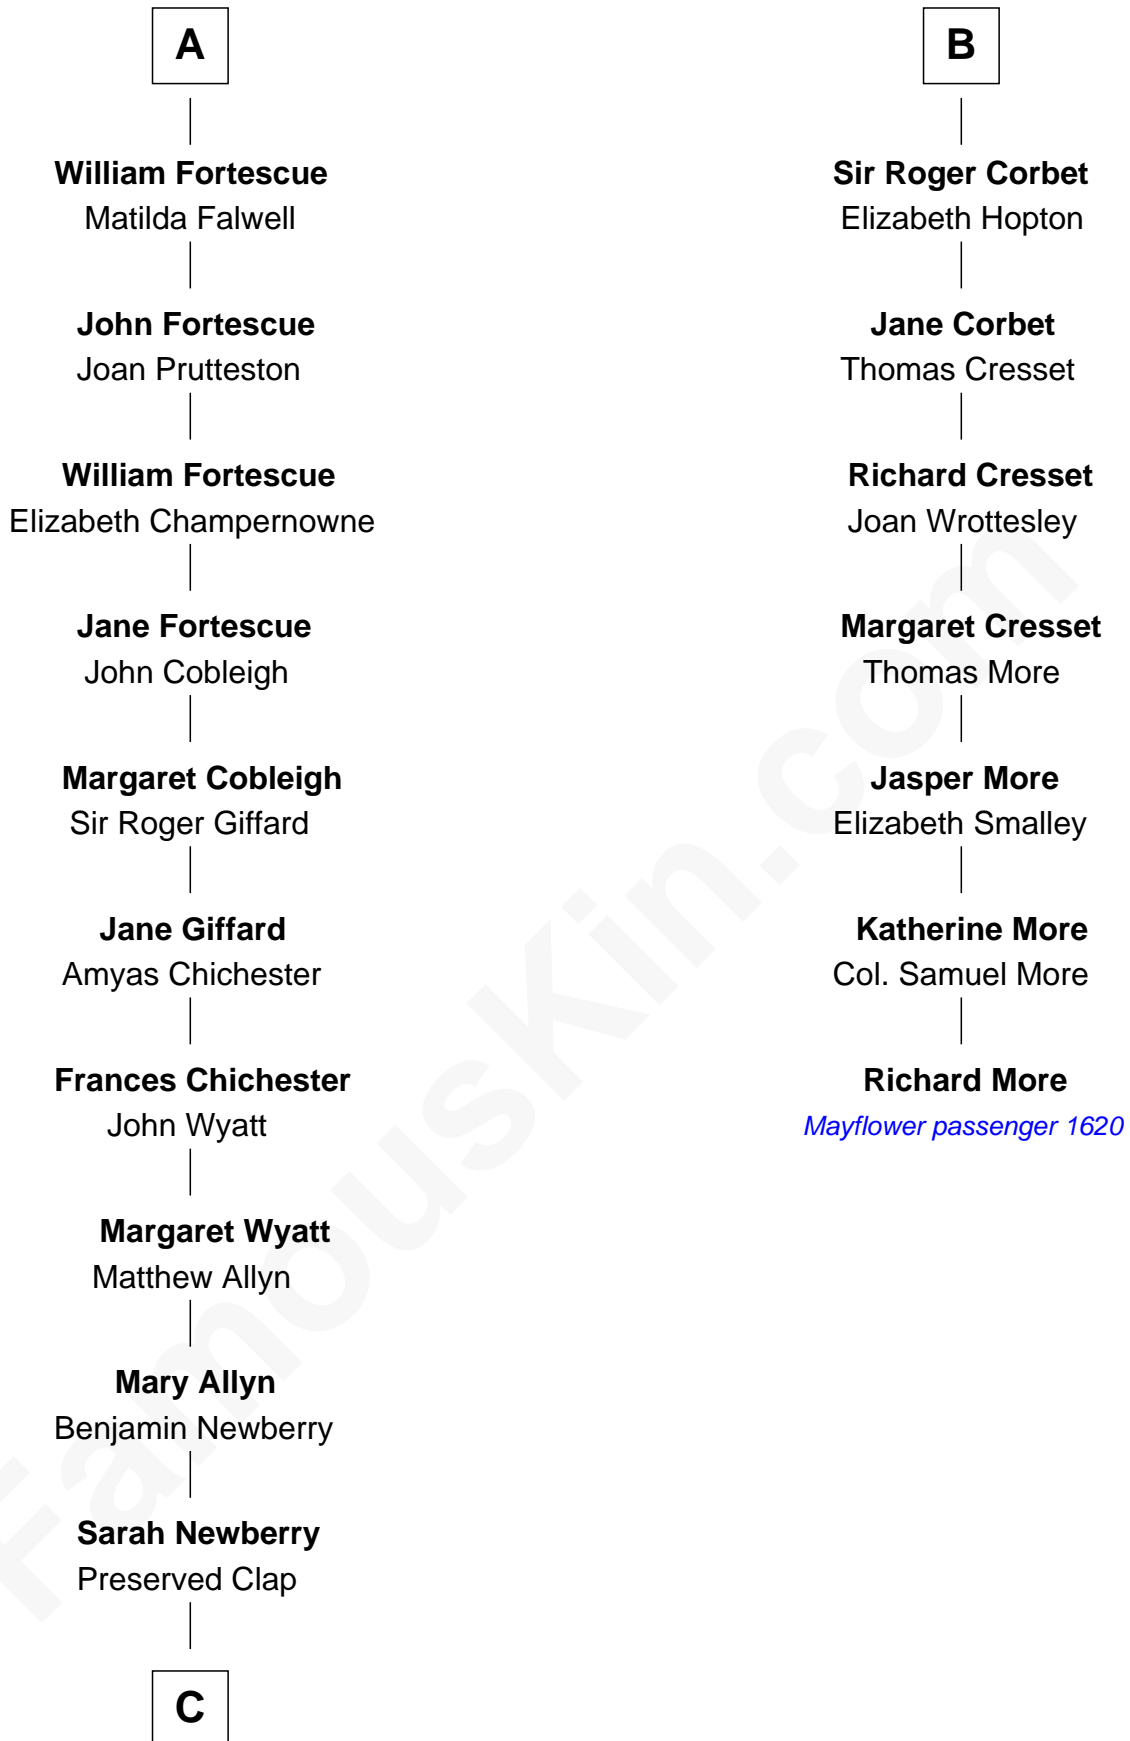

FamousKin.com
Relationship Chart of
Lewis Henry Morgan
Pioneering Anthropologist

13th cousin 8 times removed of

Richard More
(c1614 - c1696) Mayflower passenger 1620

C

—
Thomas Clap

Mary King

—
Elijah Clap

Mary Benton

—
Mary Clap

Lemuel Steele

—
Harriet Steele

Jedediah Morgan

—
Lewis Henry Morgan

Pioneering Anthropologist

FamousKin.com