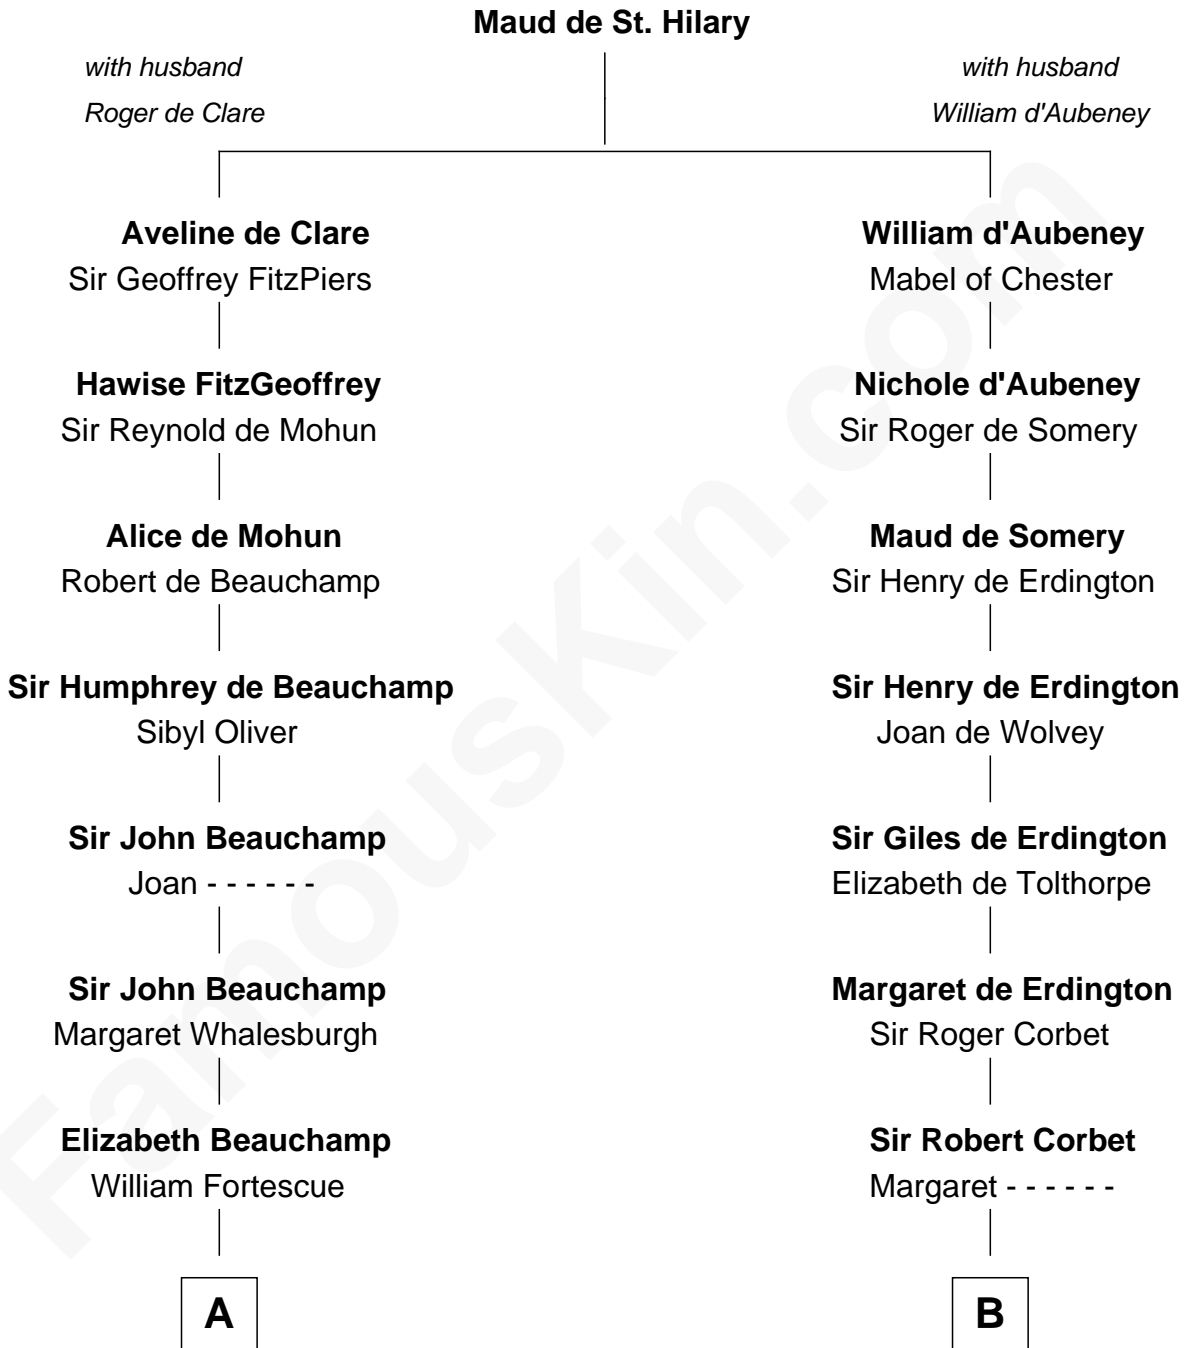

FamousKin.com
Relationship Chart of
Lewis Henry Morgan
Pioneering Anthropologist

13th cousin 8 times removed of

Richard More
(c1614 - c1696) Mayflower passenger 1620

C

—
Thomas Clap

Mary King

—
Elijah Clap

Mary Benton

—
Mary Clap

Lemuel Steele

—
Harriet Steele

Jedediah Morgan

—
Lewis Henry Morgan

Pioneering Anthropologist

FamousKin.com