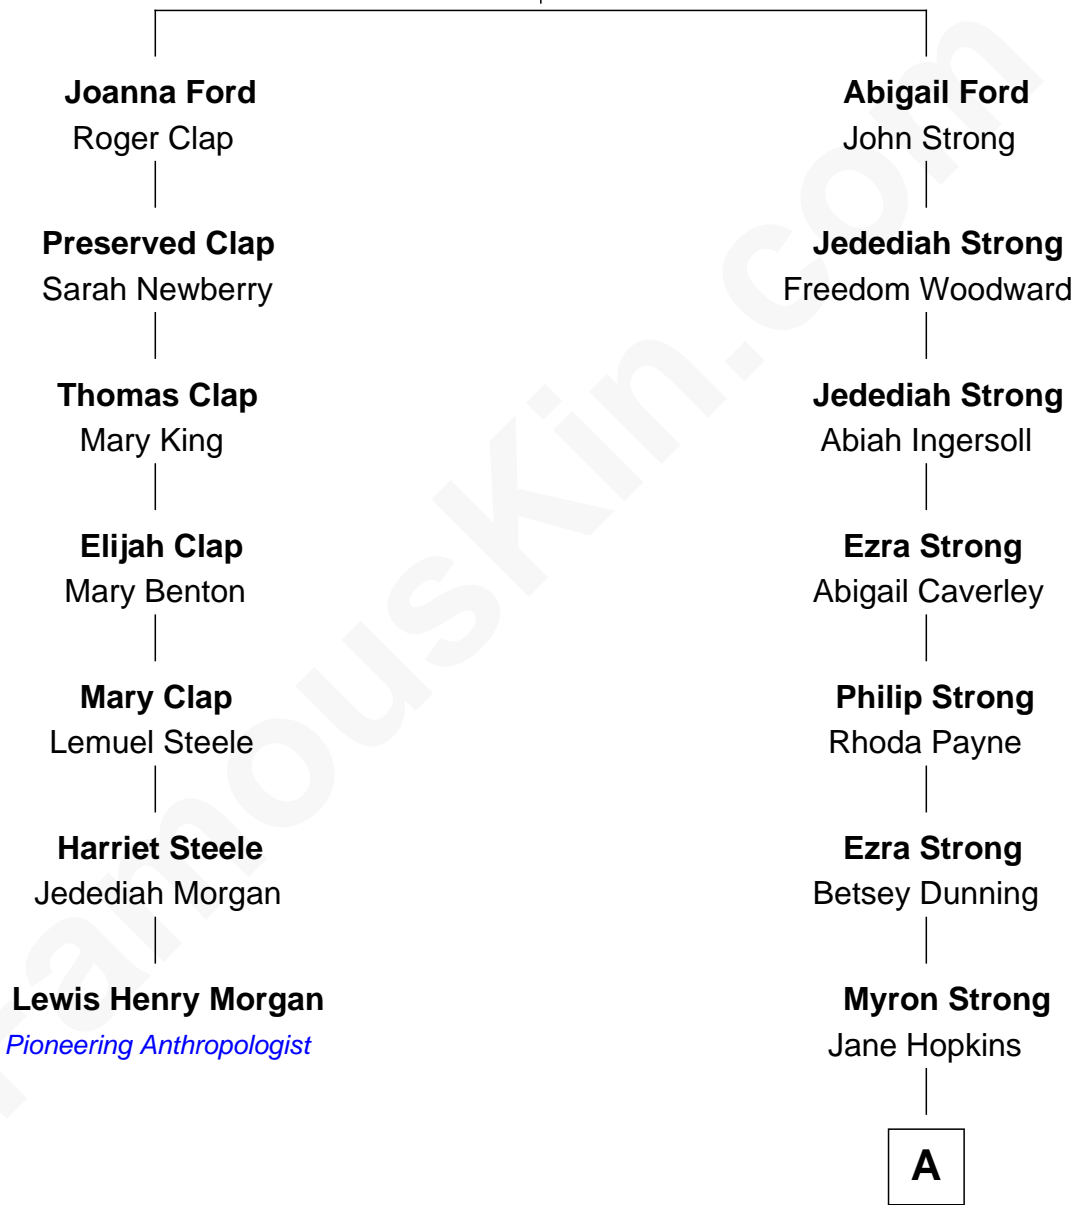

FamousKin.com Relationship Chart of

Lewis Henry Morgan
Pioneering Anthropologist

6th cousin 6 times removed of

Ben Affleck
Movie Actor

Thomas Ford
Elizabeth Charde

A

Myron Hopkins Strong

Maria Bates Hoyt