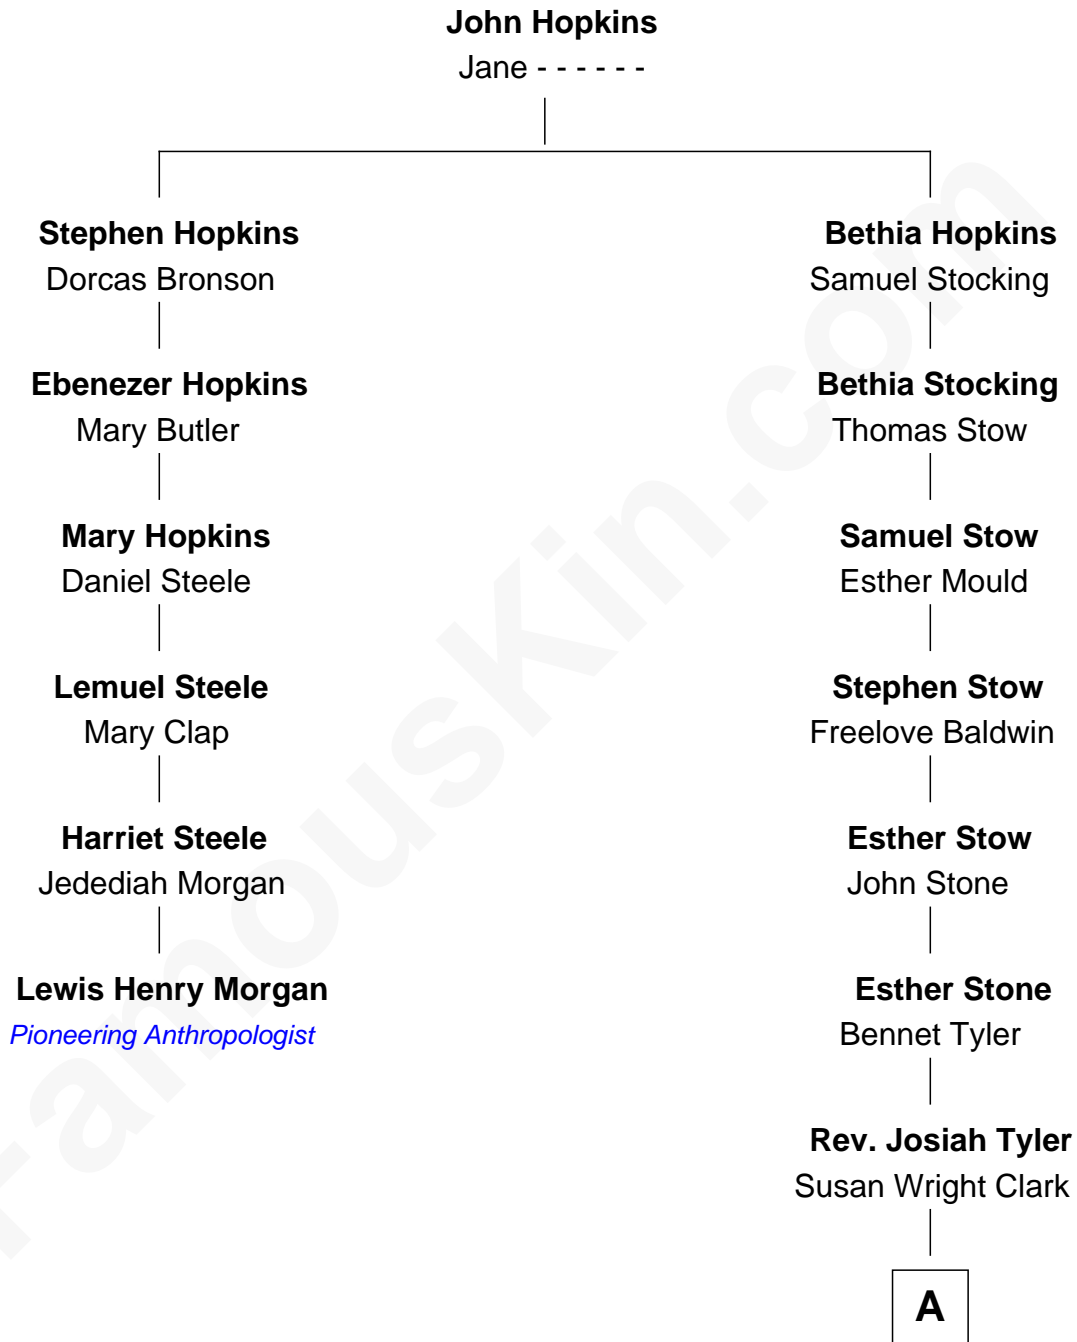

FamousKin.com Relationship Chart of

Lewis Henry Morgan
Pioneering Anthropologist

5th cousin 6 times removed of

Kate Upton

Sports Illustrated Swimsuit Cover Model

A

William Chester Tyler

Laura Leland Brooks

Margaret Hastings Tyler

Charles Henry Vial

Elizabeth Brooks Vial

Stephen Edward Upton

Jefferson Matthew Upton

Shelley Fawn Davis

Kate Upton

Model and Actress