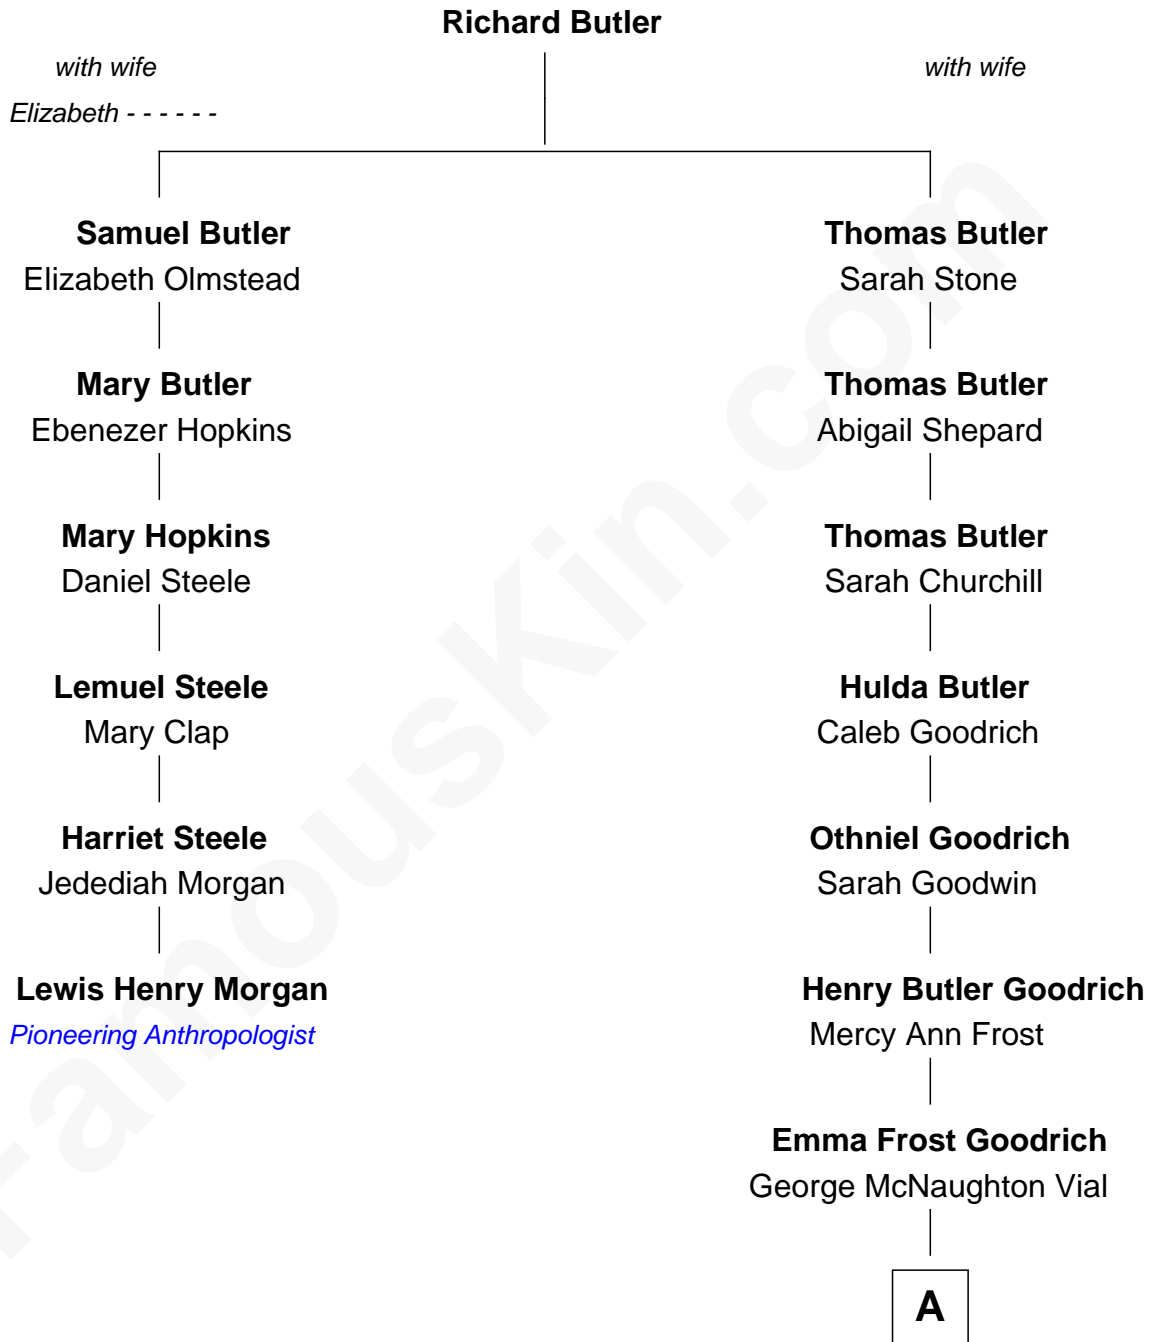

FamousKin.com

Relationship Chart of

Lewis Henry Morgan

Pioneering Anthropologist

5th cousin 5 times removed of

Kate Upton

Sports Illustrated Swimsuit Cover Model

A

Charles Henry Vial
Margaret Hastings Tyler

Elizabeth Brooks Vial
Stephen Edward Upton

Jefferson Matthew Upton
Shelley Fawn Davis

Kate Upton
Model and Actress