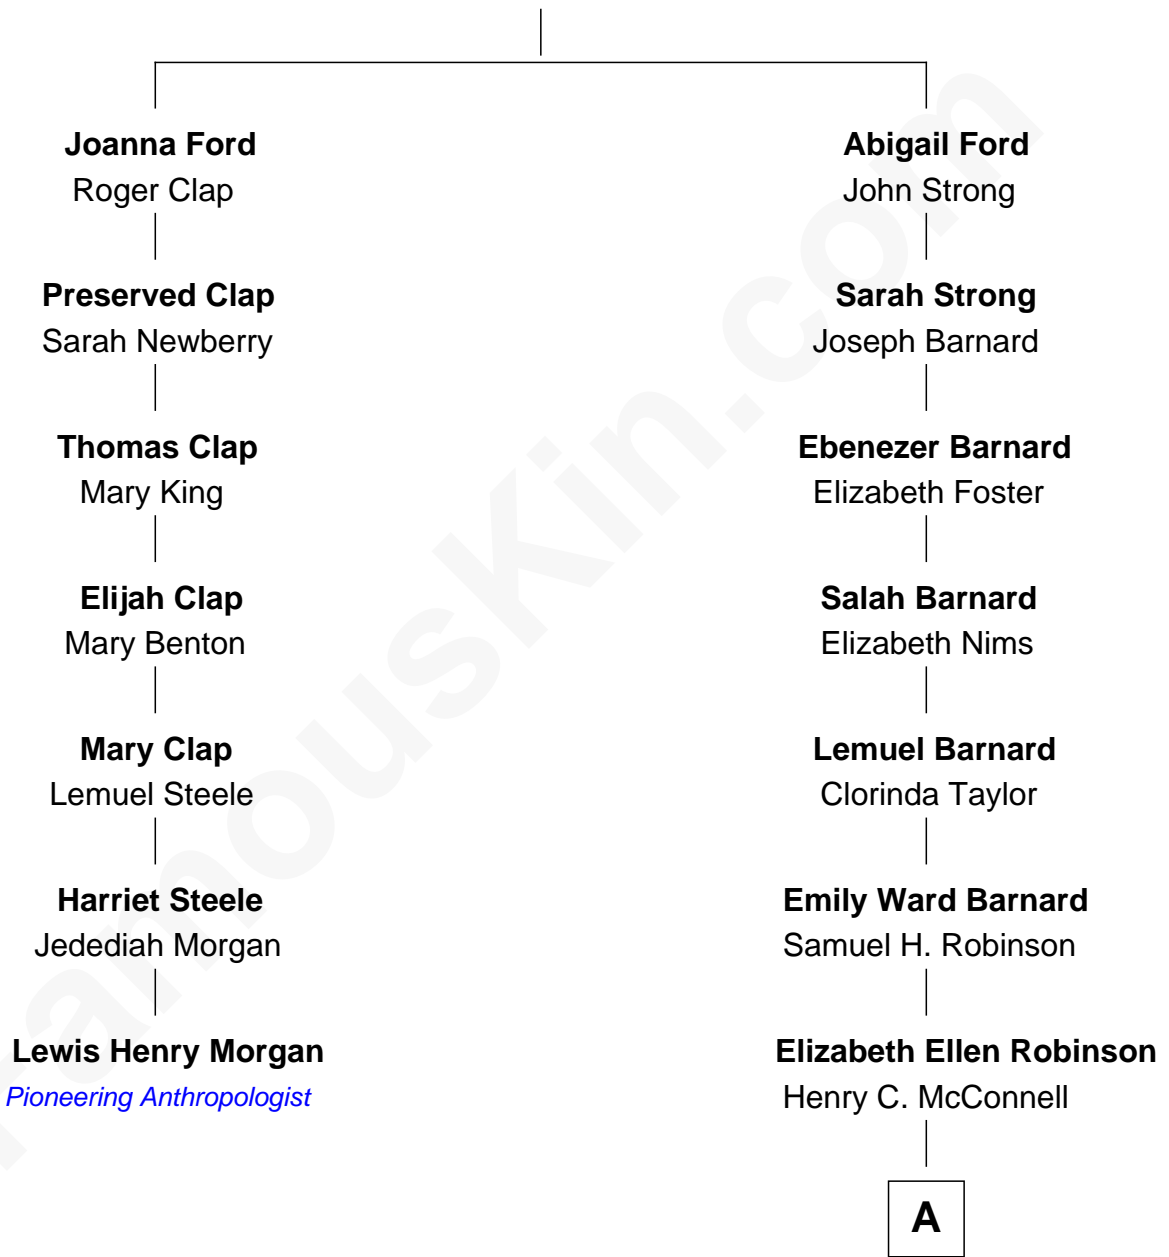

## Relationship Chart of

### Lewis Henry Morgan

*Pioneering Anthropologist*

6th cousin 2 times removed of

**Lillian Gish**  
*Stage, TV and Movie Actress*

**Thomas Ford**  
 Elizabeth Charde

**A**

|  
**Mary Robinson McConnell**

James Lee Gish