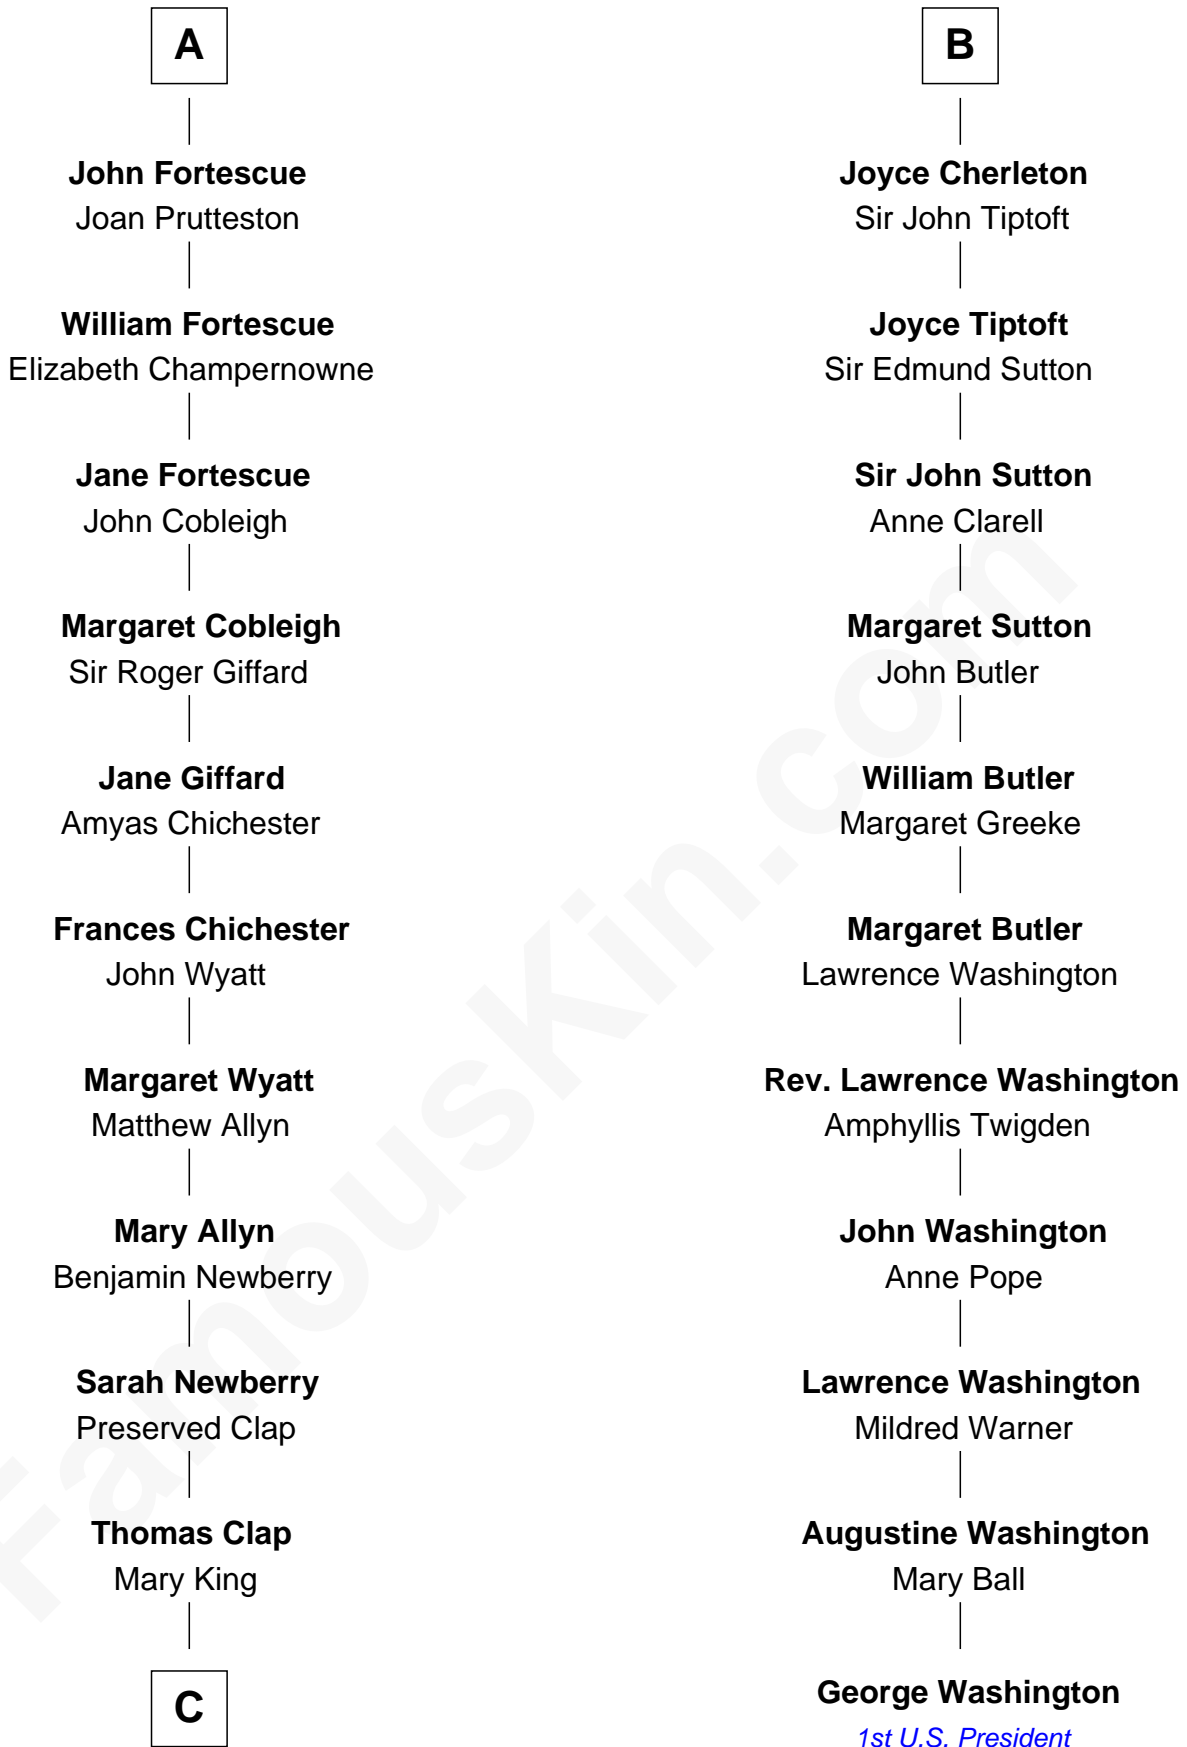

FamousKin.com Relationship Chart of

Lewis Henry Morgan
Pioneering Anthropologist

17th cousin 3 times removed of

George Washington
1st U.S. President

C

—
Elijah Clap
Mary Benton

—
Mary Clap
Lemuel Steele

—
Harriet Steele
Jedediah Morgan

—
Lewis Henry Morgan
Pioneering Anthropologist

FamousKin.com