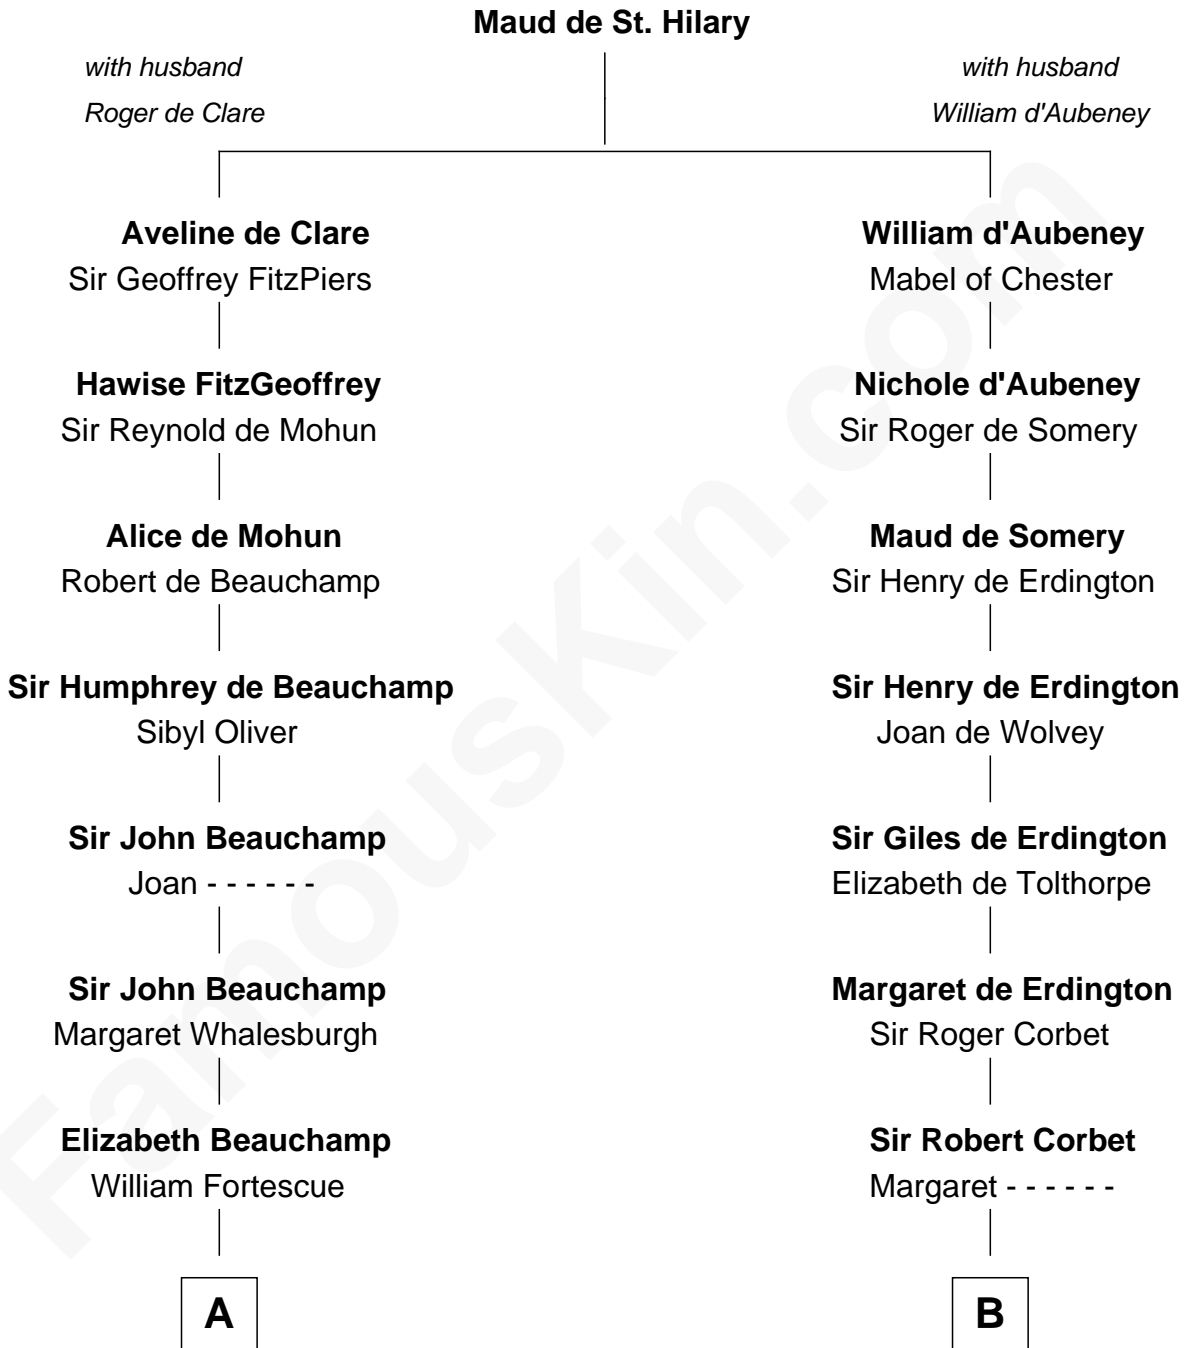

**FamousKin.com**  
**Relationship Chart of**  
**Lewis Henry Morgan**  
*Pioneering Anthropologist*

17th cousin 4 times removed of

**John Hancock**  
*Signer of the Declaration of Independence*

**C**

—  
**Thomas Clap**

Mary King

—  
**Elijah Clap**

Mary Benton

—  
**Mary Clap**

Lemuel Steele

—  
**Harriet Steele**

Jedediah Morgan

—  
**Lewis Henry Morgan**

*Pioneering Anthropologist*

FamousKin.com