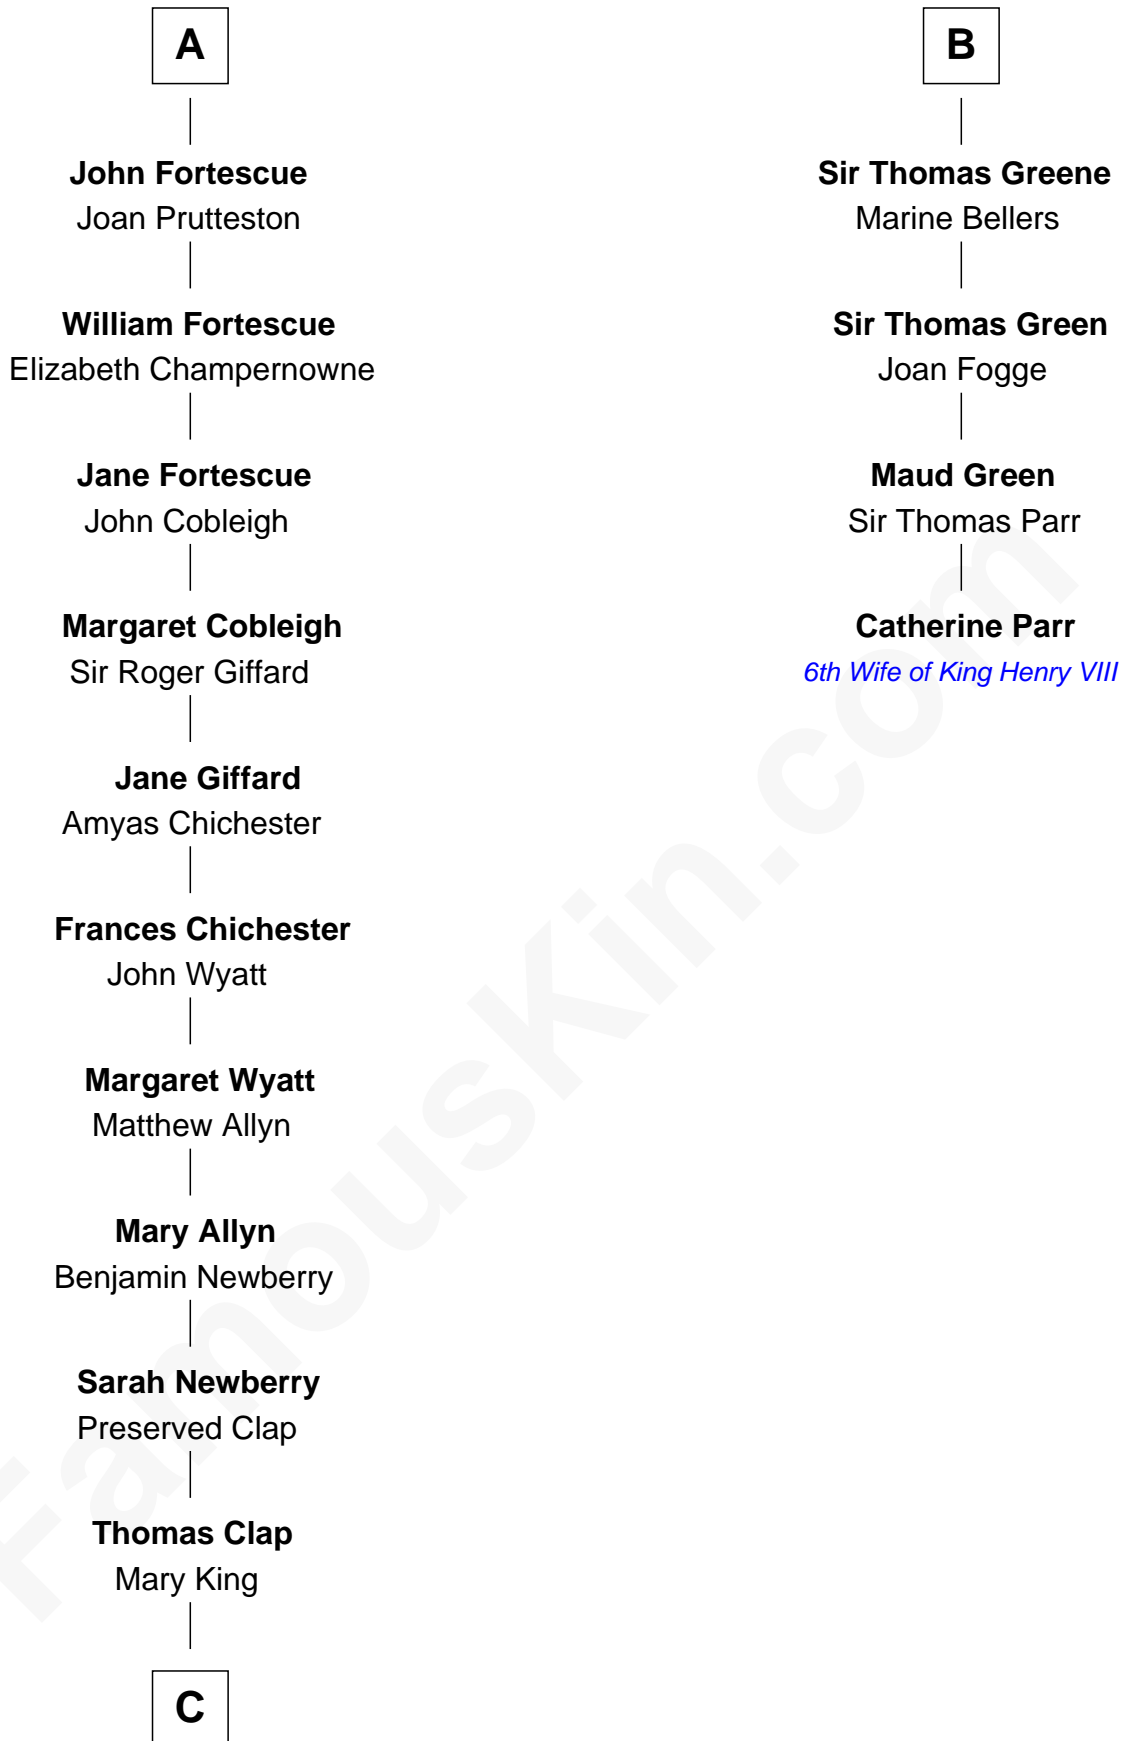

**FamousKin.com**  
**Relationship Chart of**  
**Lewis Henry Morgan**  
*Pioneering Anthropologist*

**10th cousin 10 times removed of**  
**Catherine Parr**  
*6th Wife of King Henry VIII*

**C**

|

**Elijah Clap**  
Mary Benton

|

**Mary Clap**  
Lemuel Steele

|

**Harriet Steele**  
Jedediah Morgan

|

**Lewis Henry Morgan**  
*Pioneering Anthropologist*

FamousKin.com