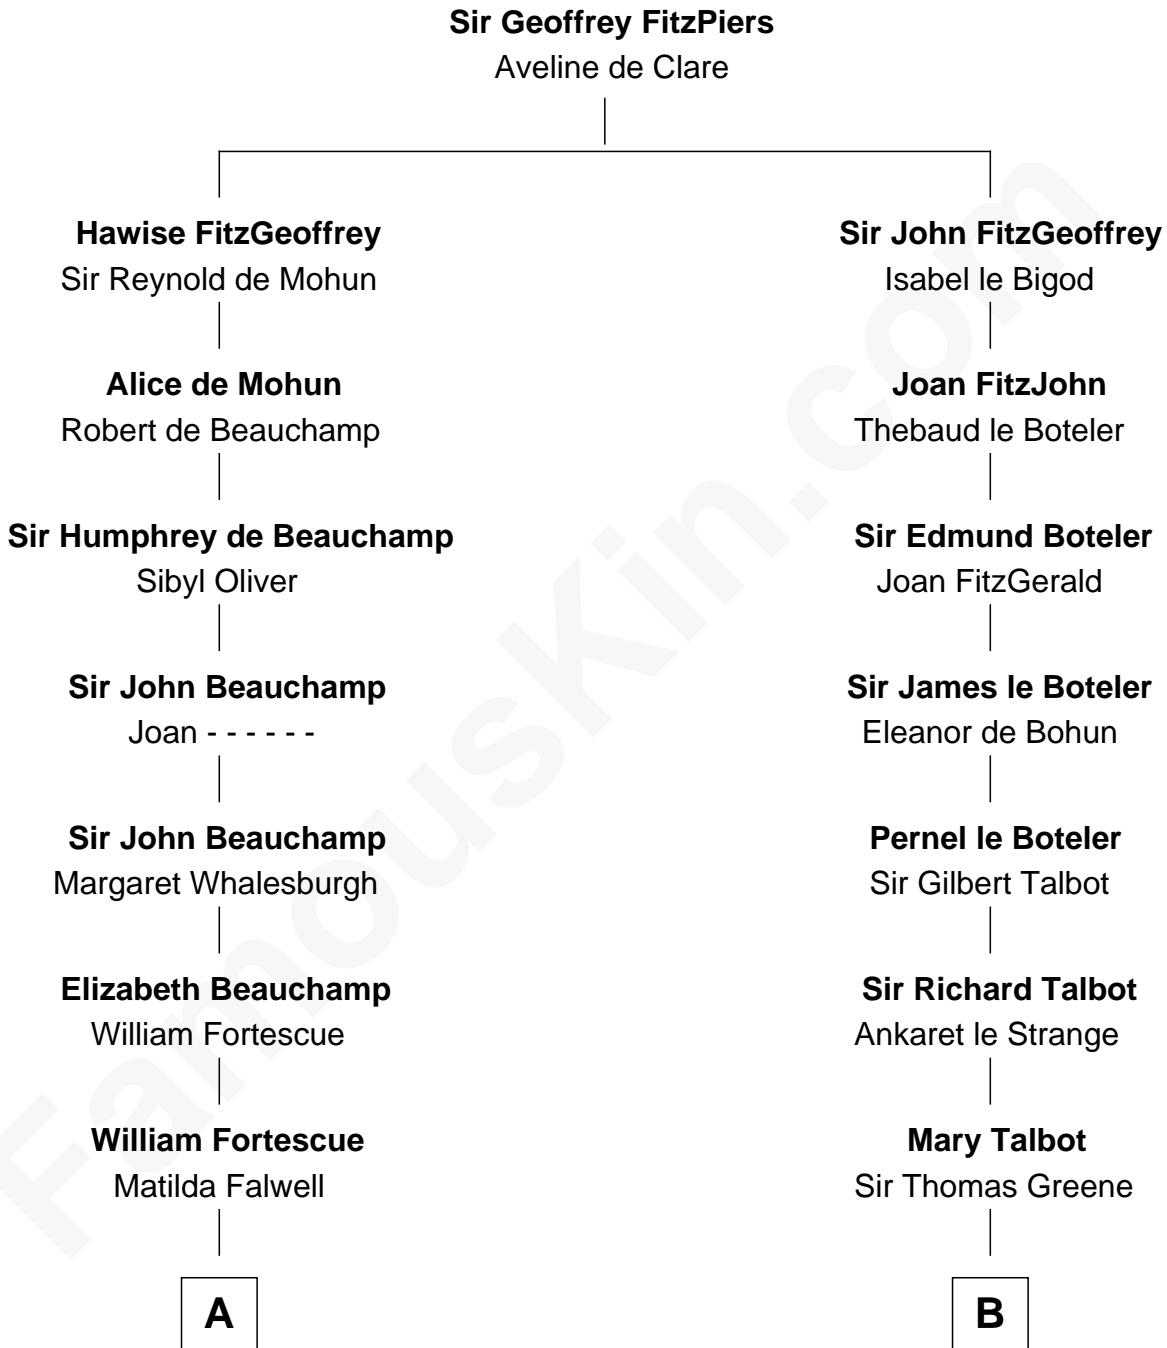

**FamousKin.com**  
**Relationship Chart of**  
**Lewis Henry Morgan**  
*Pioneering Anthropologist*

**10th cousin 10 times removed of**  
**Catherine Parr**  
*6th Wife of King Henry VIII*

**C**

|

**Elijah Clap**  
Mary Benton

|

**Mary Clap**  
Lemuel Steele

|

**Harriet Steele**  
Jedediah Morgan

|

**Lewis Henry Morgan**  
*Pioneering Anthropologist*

FamousKin.com