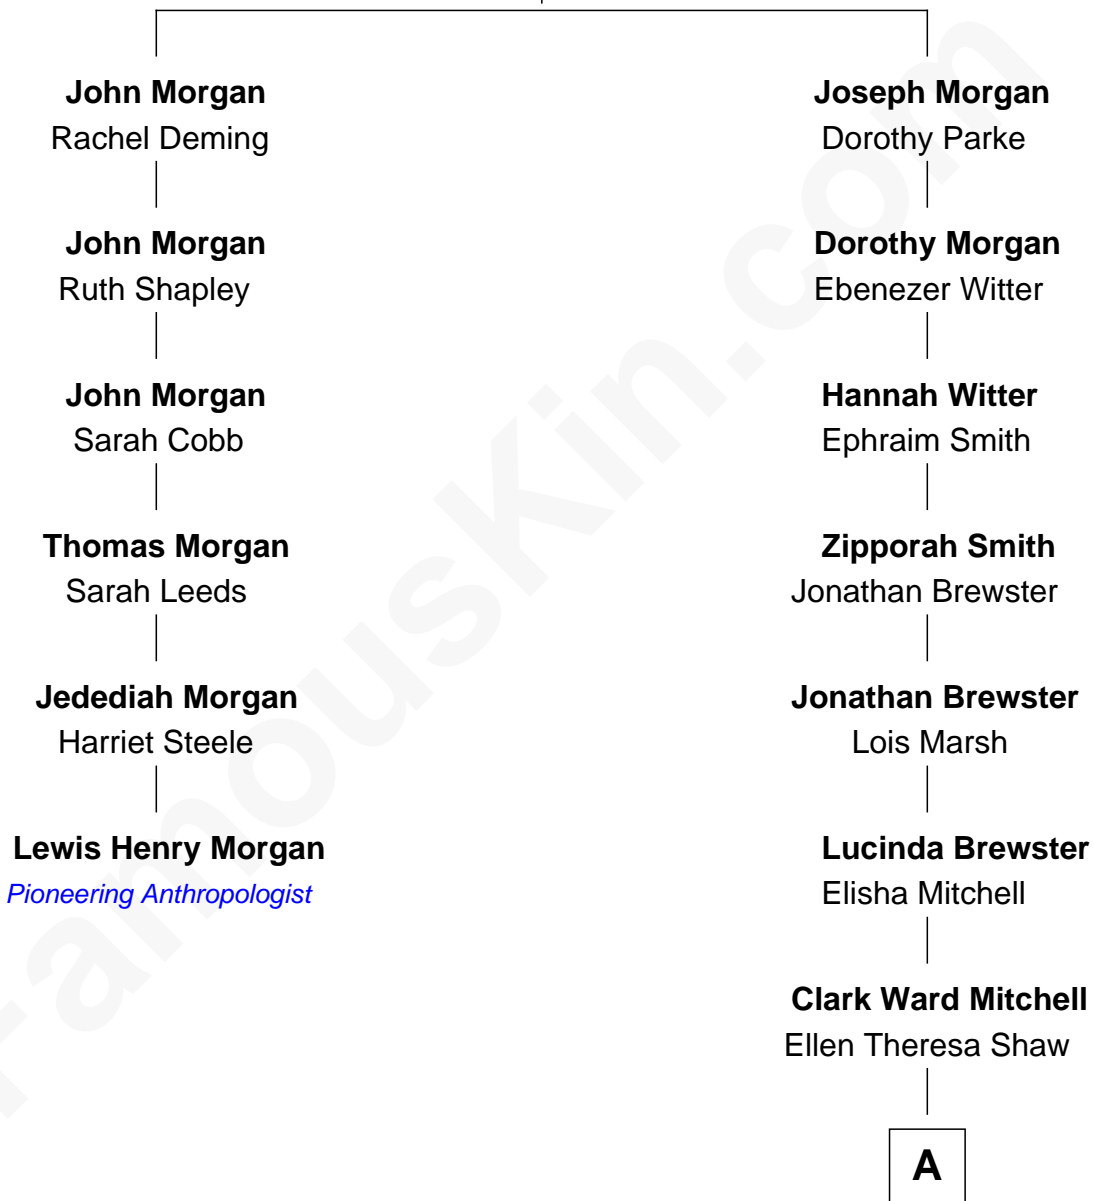

# FamousKin.com Relationship Chart of

**Lewis Henry Morgan**  
*Pioneering Anthropologist*

5th cousin 4 times removed of

**Julia Child**

*American Chef, Author and TV Personality*

**James Morgan**  
Margery Hill

**A**

—  
**Julia Clark Mitchell**

Byron Weston

—  
**Julia Carolyn Weston**

John McWilliams

—  
**Julia Child**

*Chef, Author and TV Personality*