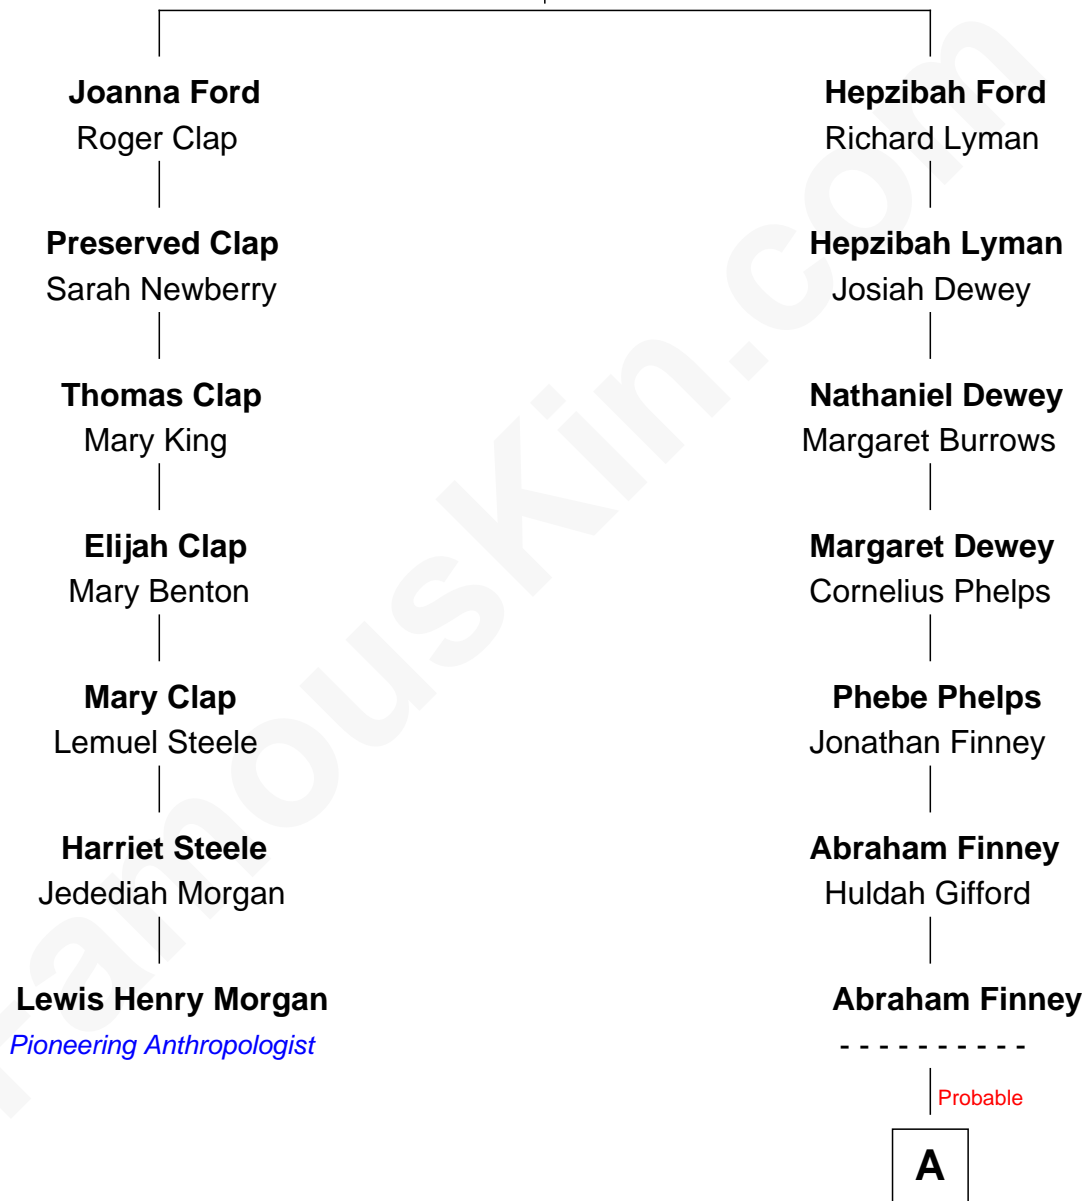

# FamousKin.com Relationship Chart of

**Lewis Henry Morgan**  
*Pioneering Anthropologist*

6th cousin 5 times removed of

**Carl Wilson**

*Co-Founder of The Beach Boys*

**Thomas Ford**  
Elizabeth Charde

**A**

—  
**Eli Barnum Finney**  
Ellen Celia Coughlin

—  
**Albert H. Finney**  
Elnora Brass

—  
**Ruth Edna Finney**  
Carl Arie Korthof

—  
**Audree Neva Korthof**  
Murray Gage Wilson

—  
**Carl Wilson**  
*Co-Founder of The Beach Boys*