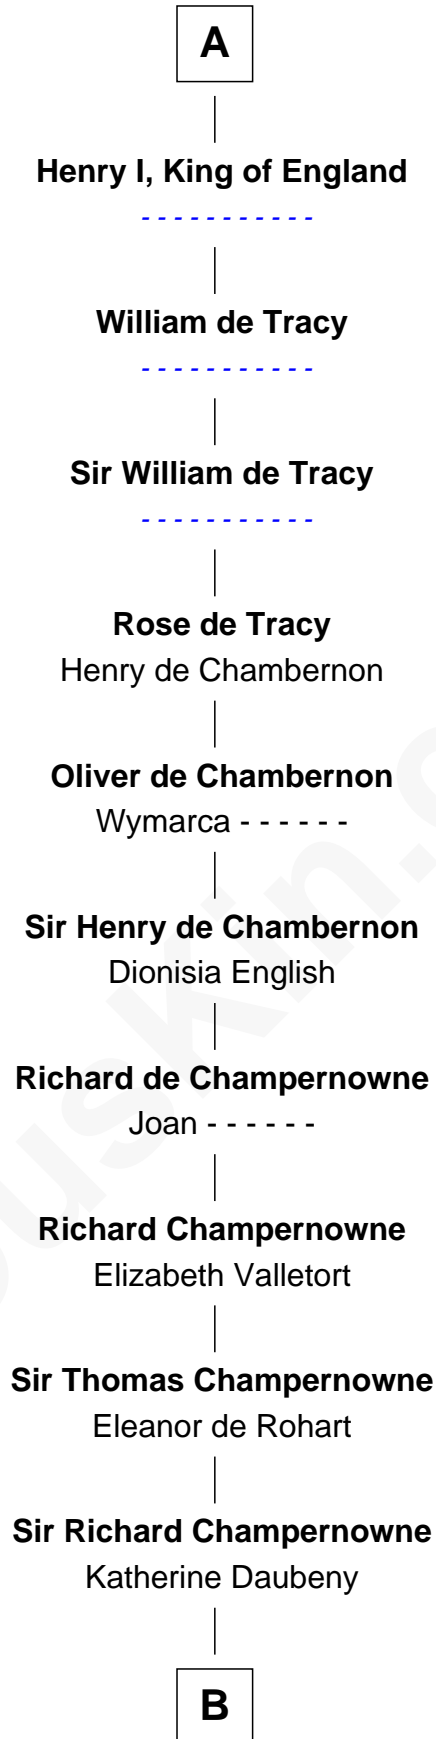

FamousKin.com Relationship Chart of

Lewis Henry Morgan
Pioneering Anthropologist

30th Great-grandson of

Alfred the Great
King of the Anglo-Saxons

B

John Champernowne

Margaret Hamley

Richard Champernowne

Preserved Clap

C

C

—
Thomas Clap

Mary King

—
Elijah Clap

Mary Benton

—
Mary Clap