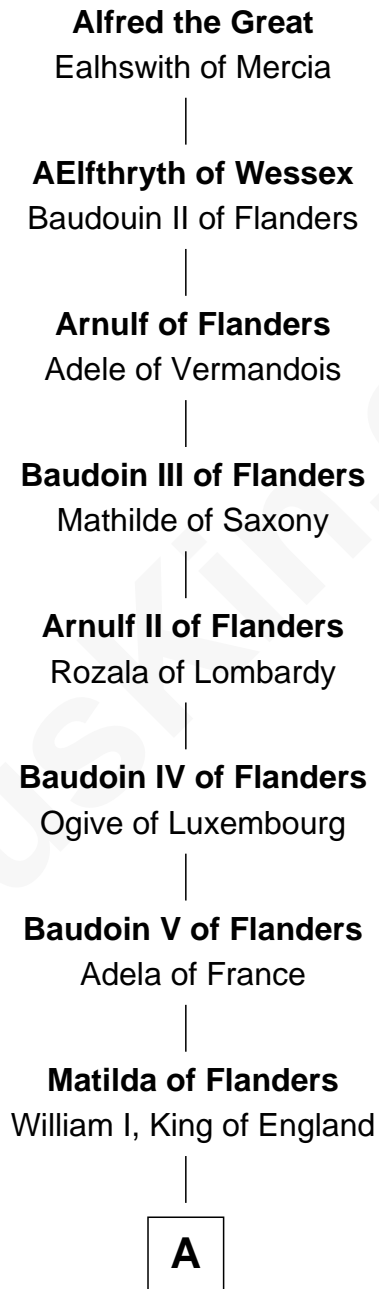

FamousKin.com Relationship Chart of

Lewis Henry Morgan
Pioneering Anthropologist

30th Great-grandson of

Alfred the Great
King of the Anglo-Saxons

B

John Champernowne

Margaret Hamley

Richard Champernowne