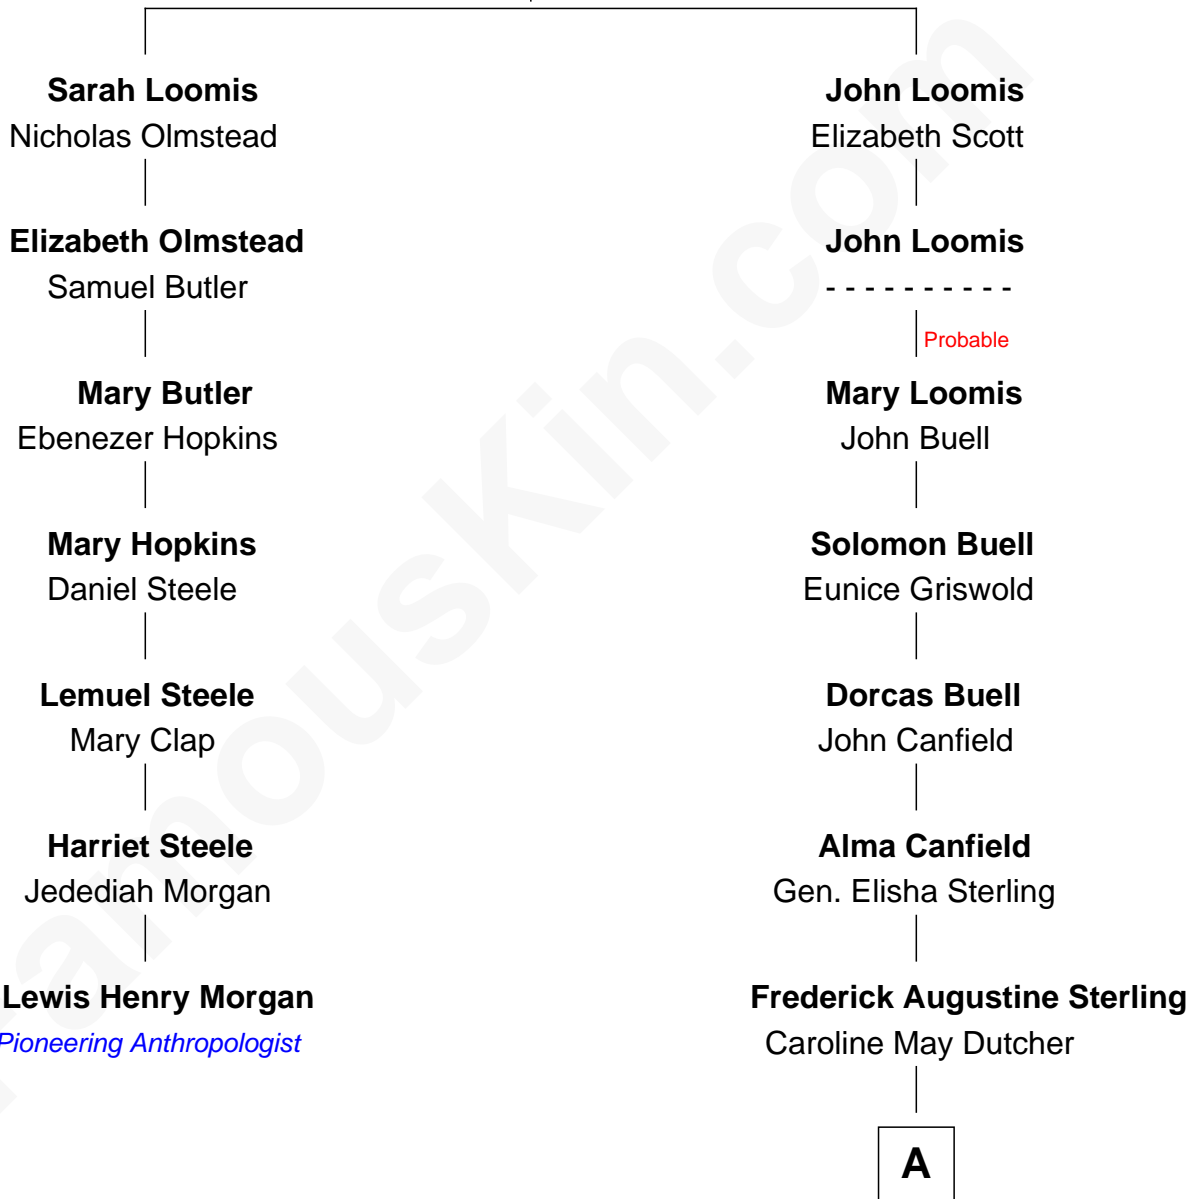

FamousKin.com

Relationship Chart of

Lewis Henry Morgan

Pioneering Anthropologist

6th cousin 5 times removed of

Oliver Platt
Movie Actor

Joseph Loomis
Mary White

A

Caroline Dutcher Sterling

Joseph Hodges Choate

Joseph Hodges Choate

Cora Lyman Oliver

Helen Choate

Geoffrey Platt

Nicholas Platt

Sheila Maynard