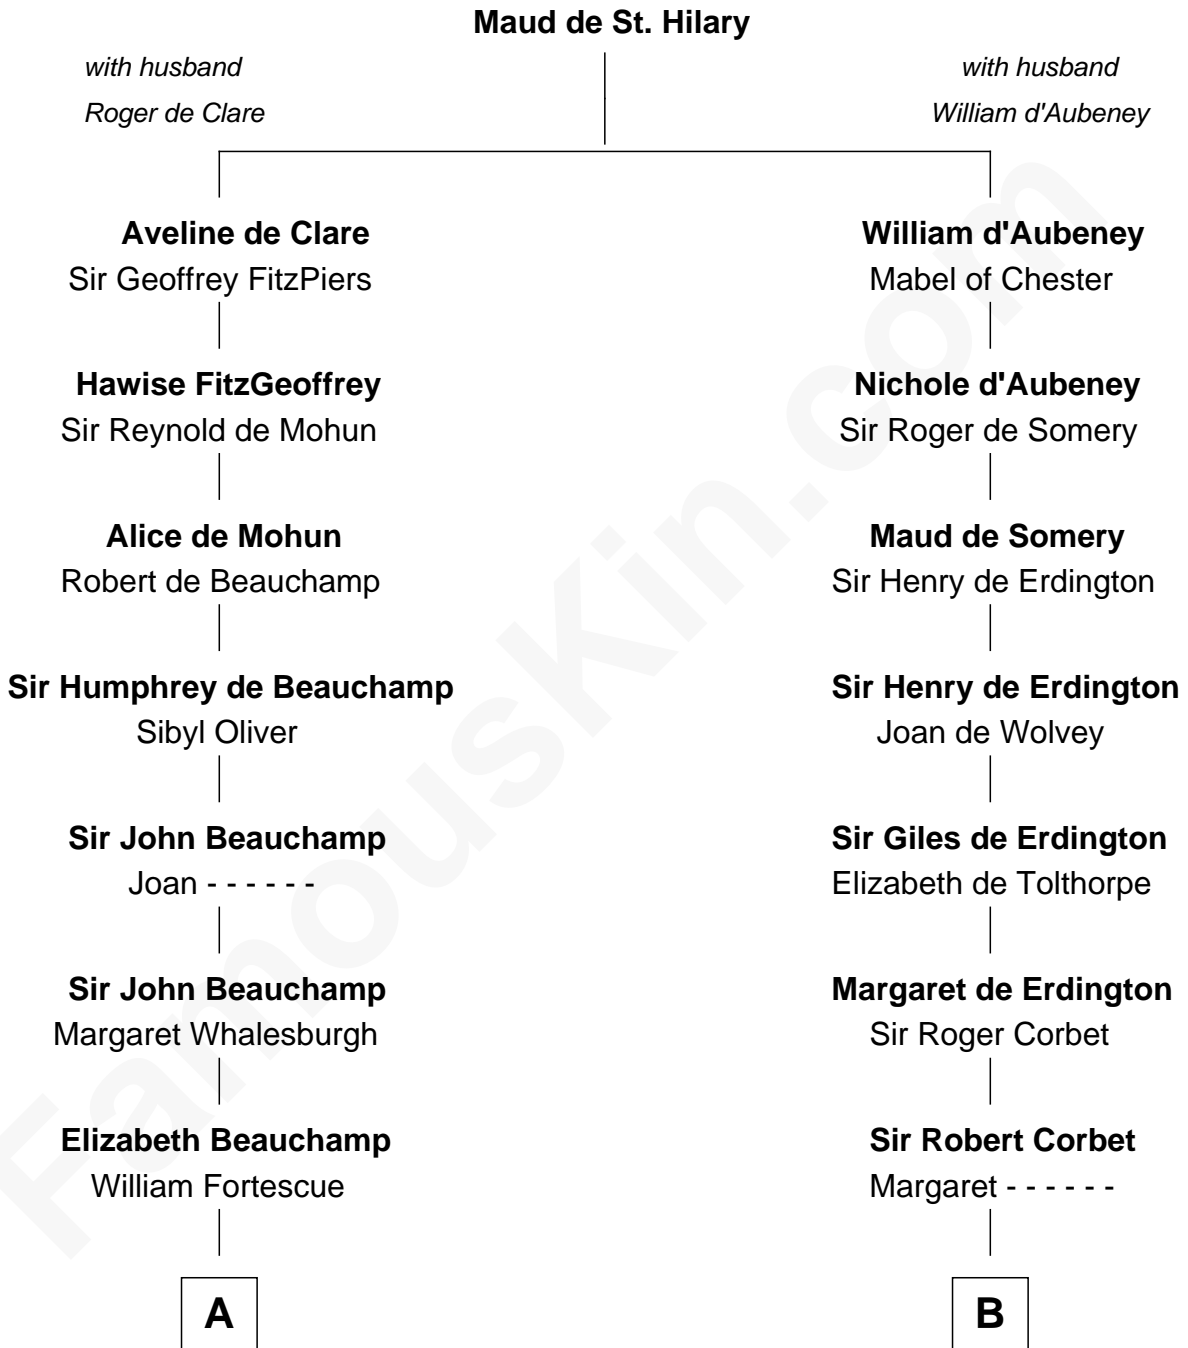

FamousKin.com
Relationship Chart of
Lewis Henry Morgan
Pioneering Anthropologist

20th cousin 1 time removed of

C. W. Post
Founder of Post Cereals

C

Thomas Clap

Mary King

Elijah Clap

Mary Benton

Mary Clap

Lemuel Steele

Harriet Steele

Jedediah Morgan

Lewis Henry Morgan

Pioneering Anthropologist

D

Azel Lathrop