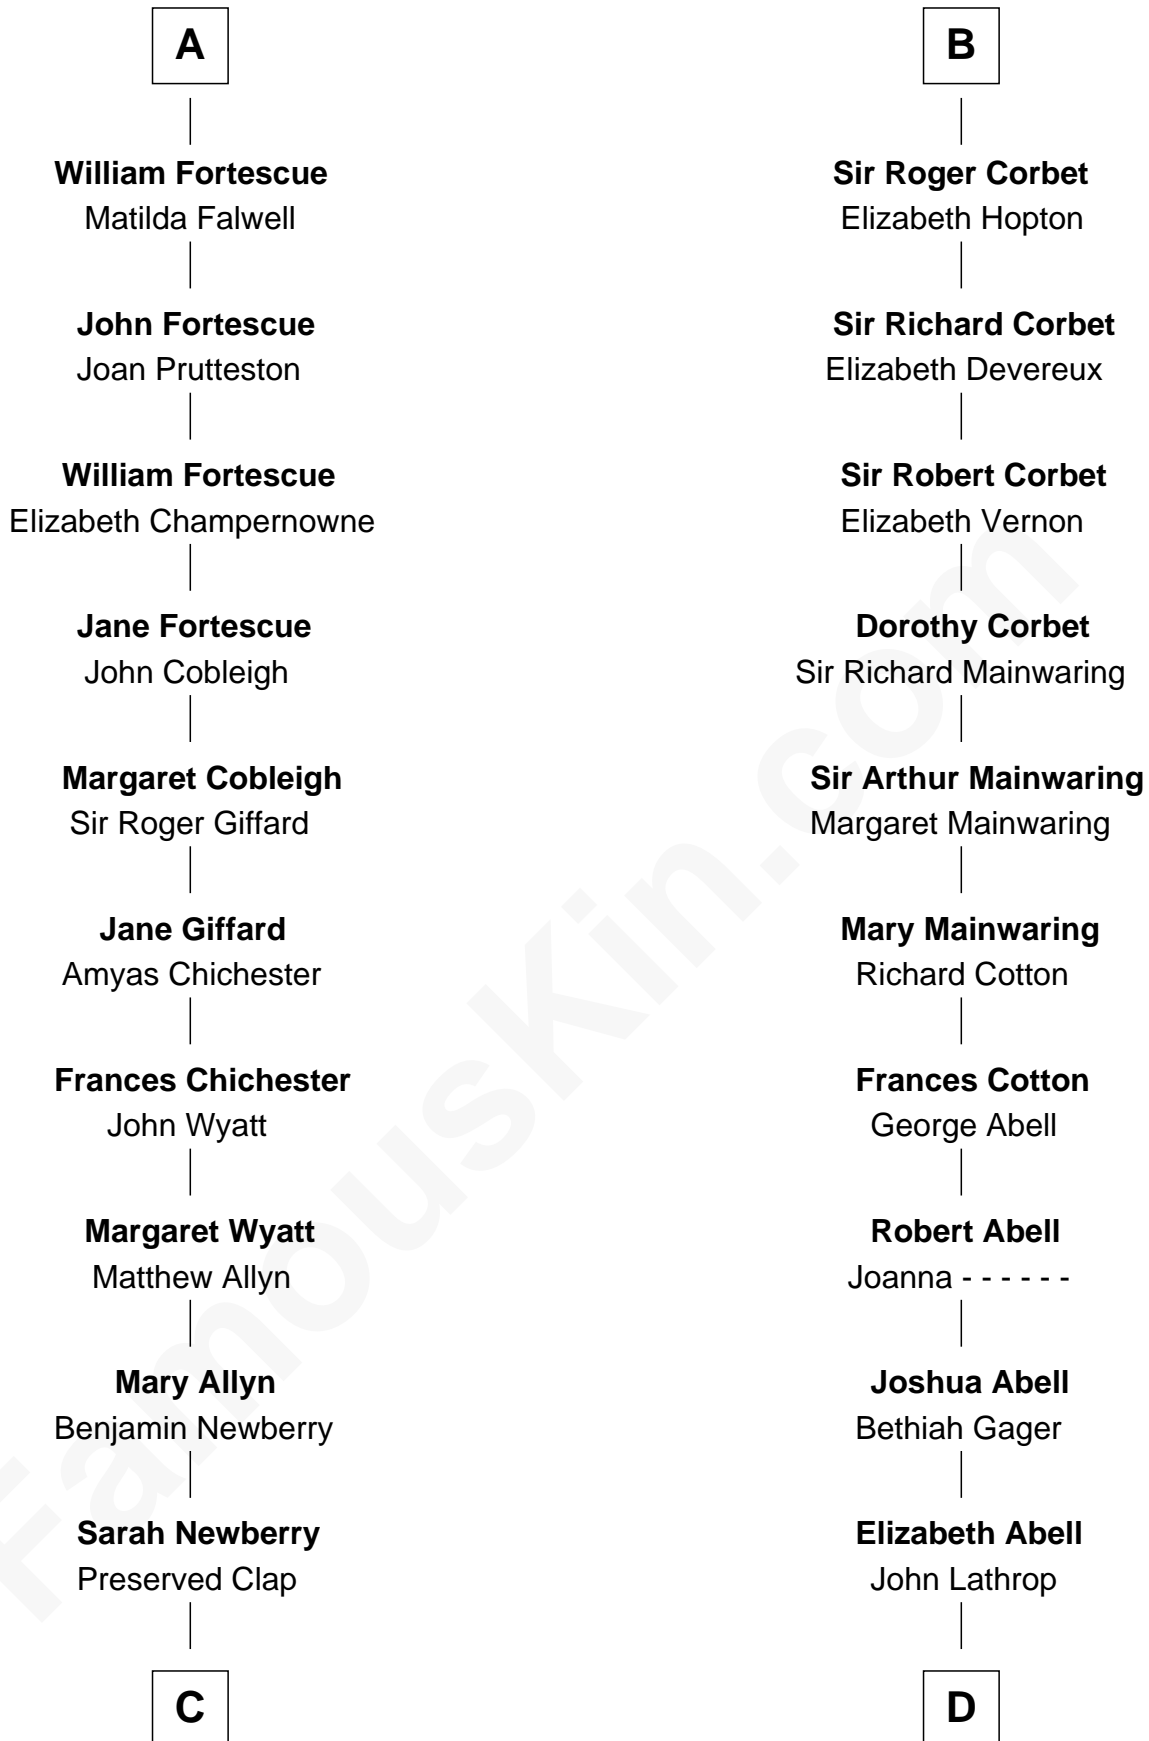

FamousKin.com
Relationship Chart of
Lewis Henry Morgan
Pioneering Anthropologist

20th cousin 1 time removed of

C. W. Post
Founder of Post Cereals

C

Thomas Clap

Mary King

Elijah Clap

Mary Benton

Mary Clap

Lemuel Steele

Harriet Steele

Jedediah Morgan

Lewis Henry Morgan

Pioneering Anthropologist

D

Azel Lathrop

Elizabeth Hyde

Erastus Lathrop

Sarah Bailey

Caroline Cushman Lathrop

Charles Rollin Post

C. W. Post

Founder of Post Cereals