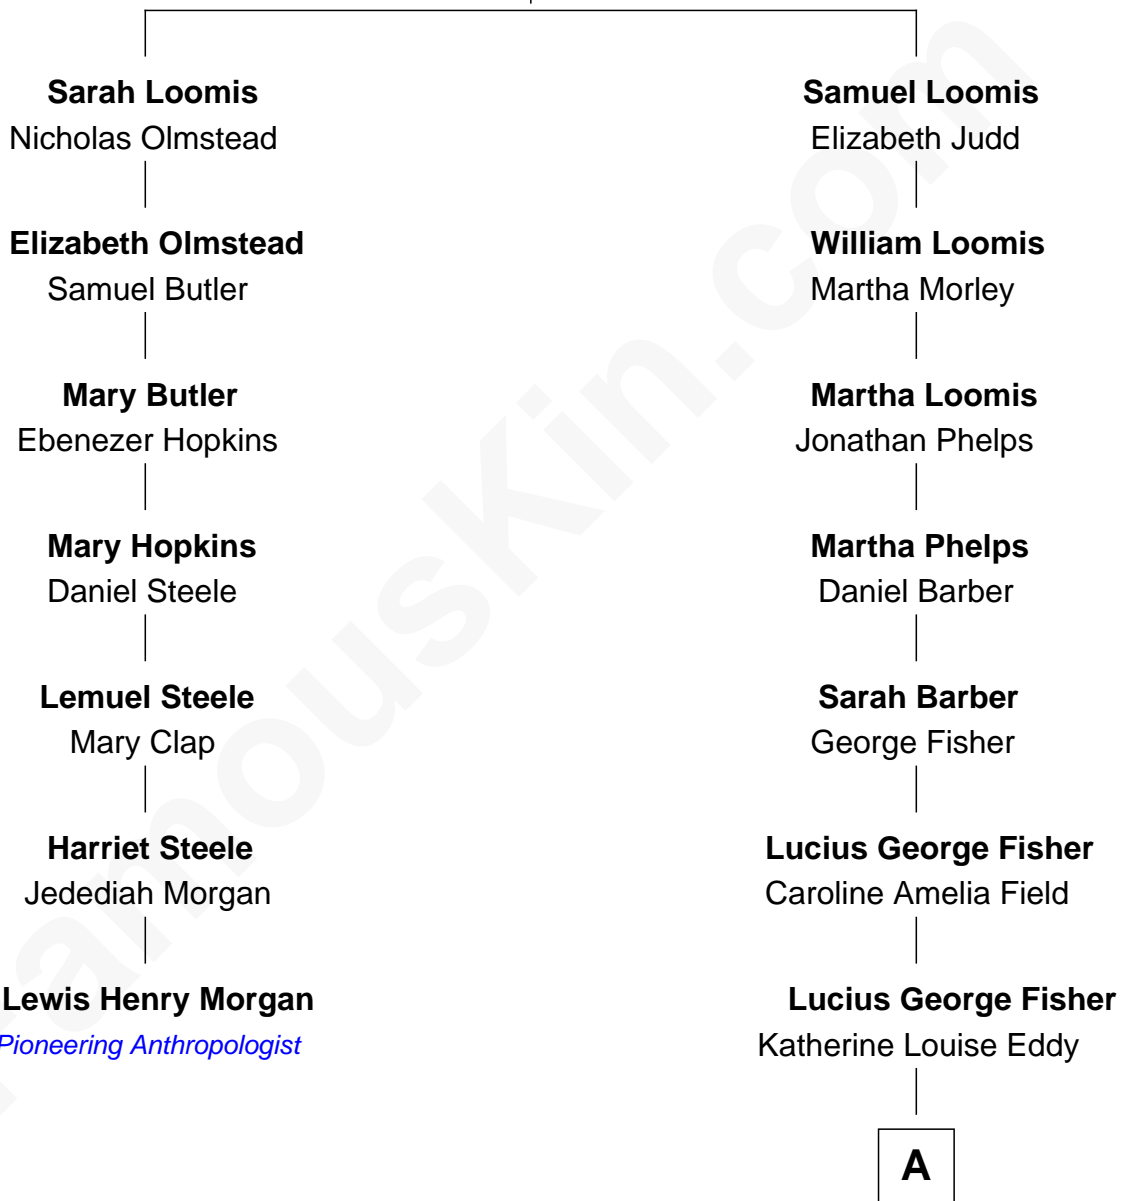

FamousKin.com
Relationship Chart of
Lewis Henry Morgan
Pioneering Anthropologist

6th cousin 4 times removed of

Jodie Foster
Movie Actress

Joseph Loomis
 Mary White

A

Alice Eddy Fisher
Alexis Caldwell Foster

Lucius Fisher Foster
Constance Marie Robertson

Lucius Fisher Foster
Evelyn Della Almond

Jodie Foster
Movie Actress

FamousKin.com