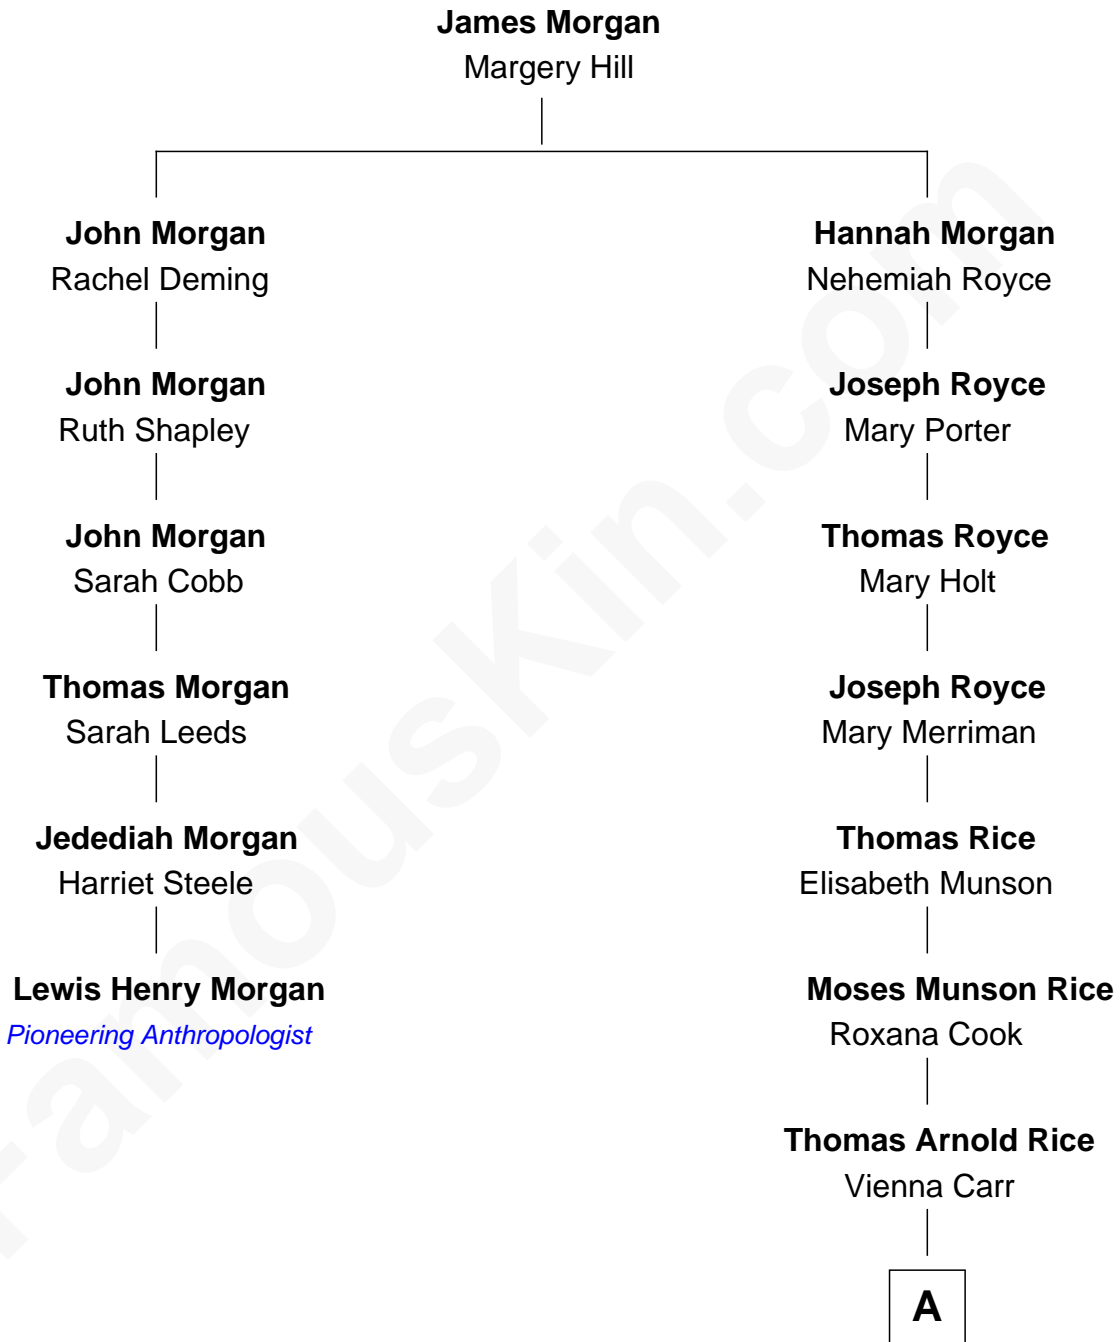

**FamousKin.com**  
**Relationship Chart of**  
**Lewis Henry Morgan**  
*Pioneering Anthropologist*

5th cousin 5 times removed of

**Charlie Munger**  
*Vice-Chairman of Berkshire Hathaway*

A

Caroline A. Rice  
William H. Ingham

Helen Vienna Ingham  
Charles W. Russell

Florence V. Russell  
Alfred Case Munger

Charlie Munger

*Vice-Chairman of Berkshire Hathaway*