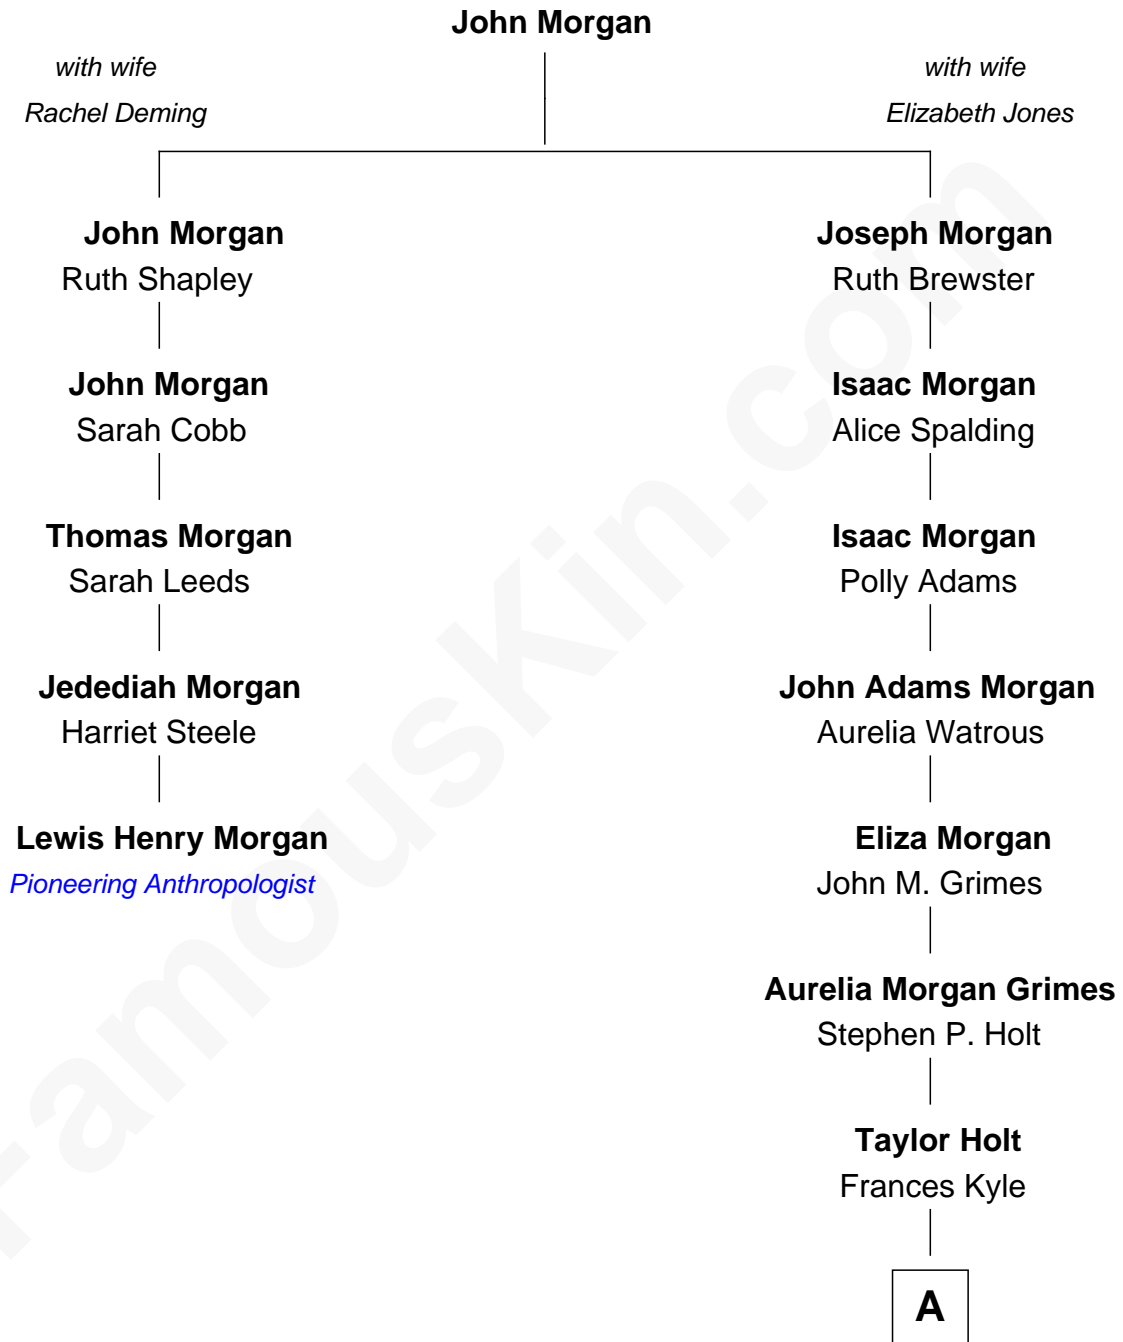

FamousKin.com Relationship Chart of

Lewis Henry Morgan
Pioneering Anthropologist

4th cousin 5 times removed of

Linda Hamilton
TV and Movie Actress

A

Dr. Richard Huckstep Holt
Mildred Alberta Derby

Barbara Kyle Holt
Dr. Carroll Stanford Hamilton