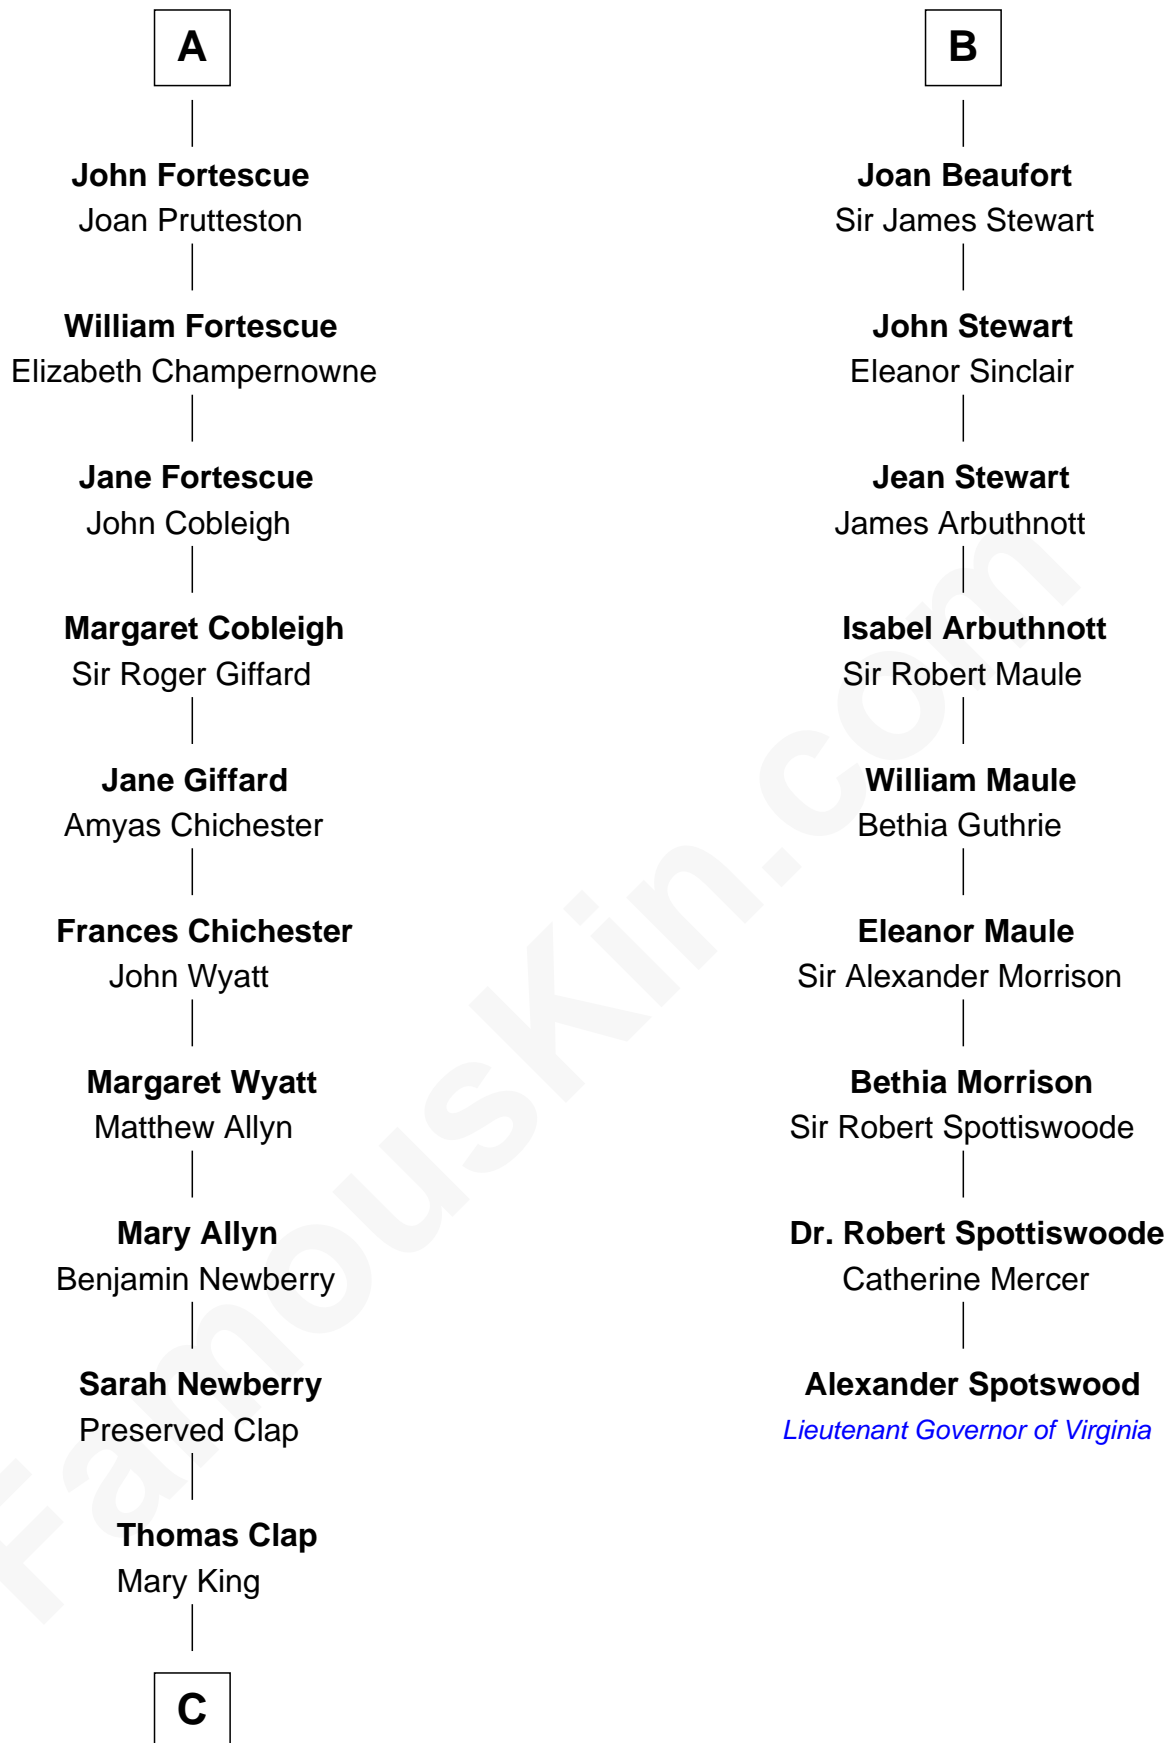

FamousKin.com Relationship Chart of

Lewis Henry Morgan
Pioneering Anthropologist

15th cousin 5 times removed of

Alexander Spotswood
Lieutenant Governor of Virginia

C

Elijah Clap
Mary Benton

Mary Clap
Lemuel Steele

Harriet Steele
Jedediah Morgan

Lewis Henry Morgan
Pioneering Anthropologist

FamousKin.com