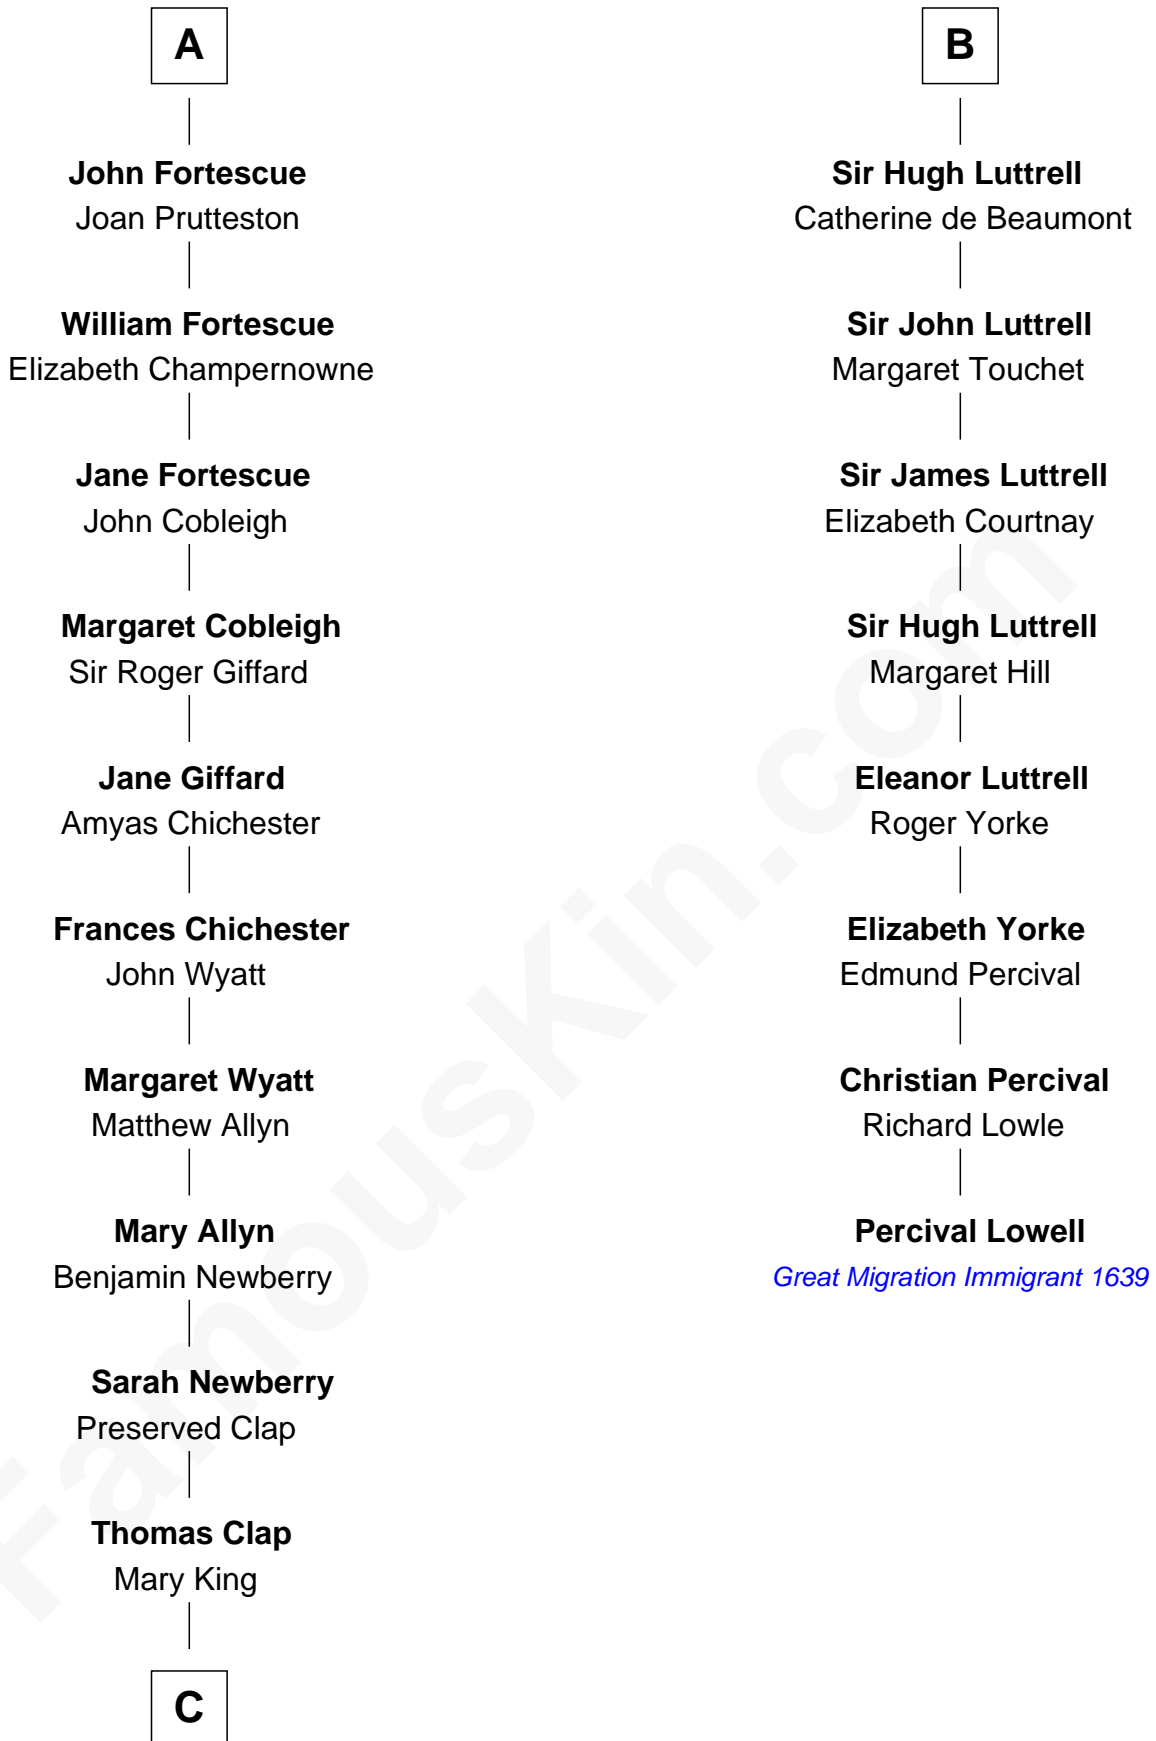

FamousKin.com
Relationship Chart of
Lewis Henry Morgan
Pioneering Anthropologist

14th cousin 6 times removed of

Percival Lowell
(c1570 - c1666) Great Migration Immigrant 1639

C

Elijah Clap
Mary Benton

Mary Clap
Lemuel Steele

Harriet Steele
Jedediah Morgan

Lewis Henry Morgan
Pioneering Anthropologist

FamousKin.com