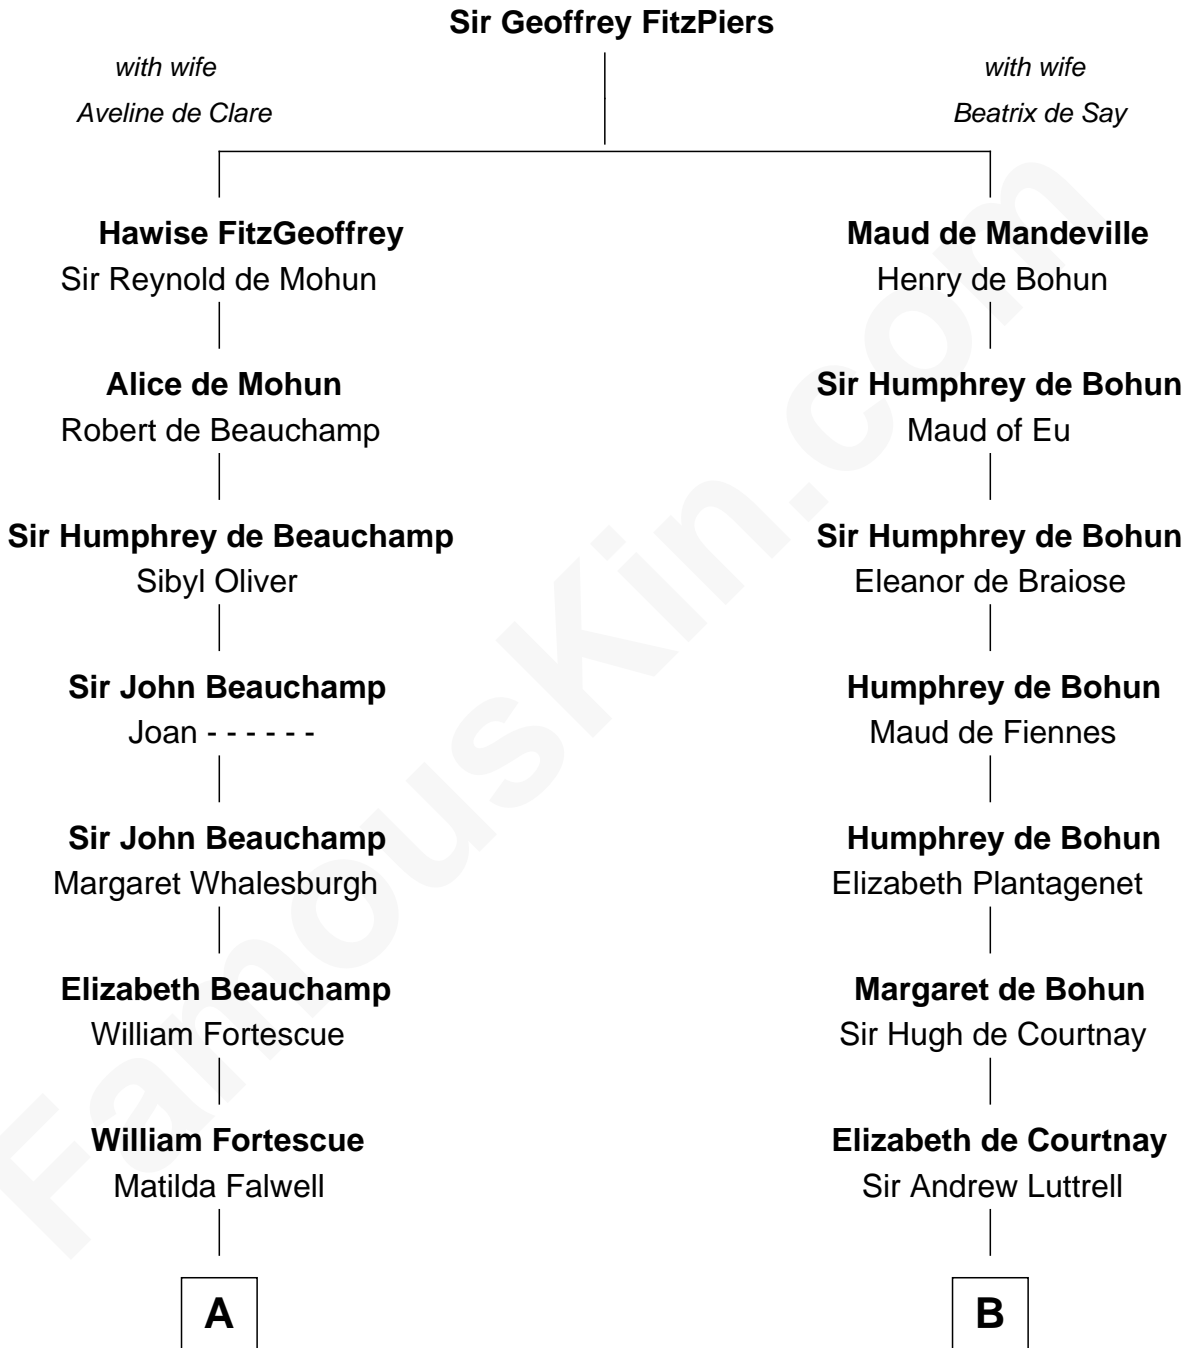

FamousKin.com
Relationship Chart of
Lewis Henry Morgan
Pioneering Anthropologist

14th cousin 6 times removed of

Percival Lowell
(c1570 - c1666) Great Migration Immigrant 1639

C

Elijah Clap
Mary Benton

Mary Clap
Lemuel Steele

Harriet Steele
Jedediah Morgan

Lewis Henry Morgan
Pioneering Anthropologist

FamousKin.com