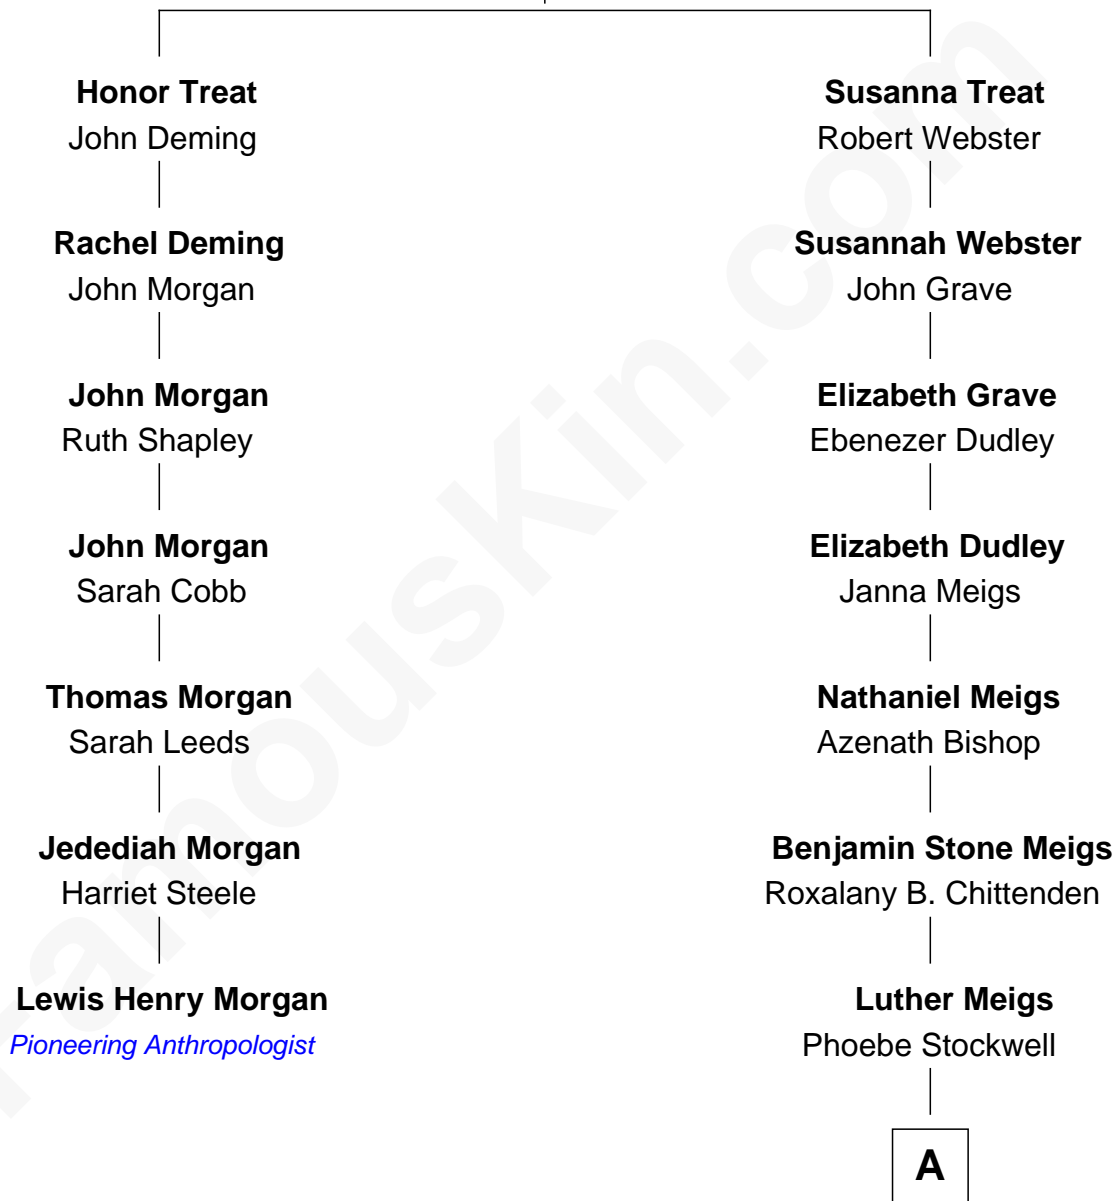

FamousKin.com Relationship Chart of

Lewis Henry Morgan
Pioneering Anthropologist

6th cousin 4 times removed of

Alan Ladd
Movie Actor

Richard Treat
Alice Gaylord

A

—
Guy Meigs

Lavinia Wallbridge

—
Julia Henrietta Meigs

Oscar F. Ladd

—
Alan Harwood Ladd

Selina Raleigh

—
Alan Ladd

Movie Actor

FamousKin.com