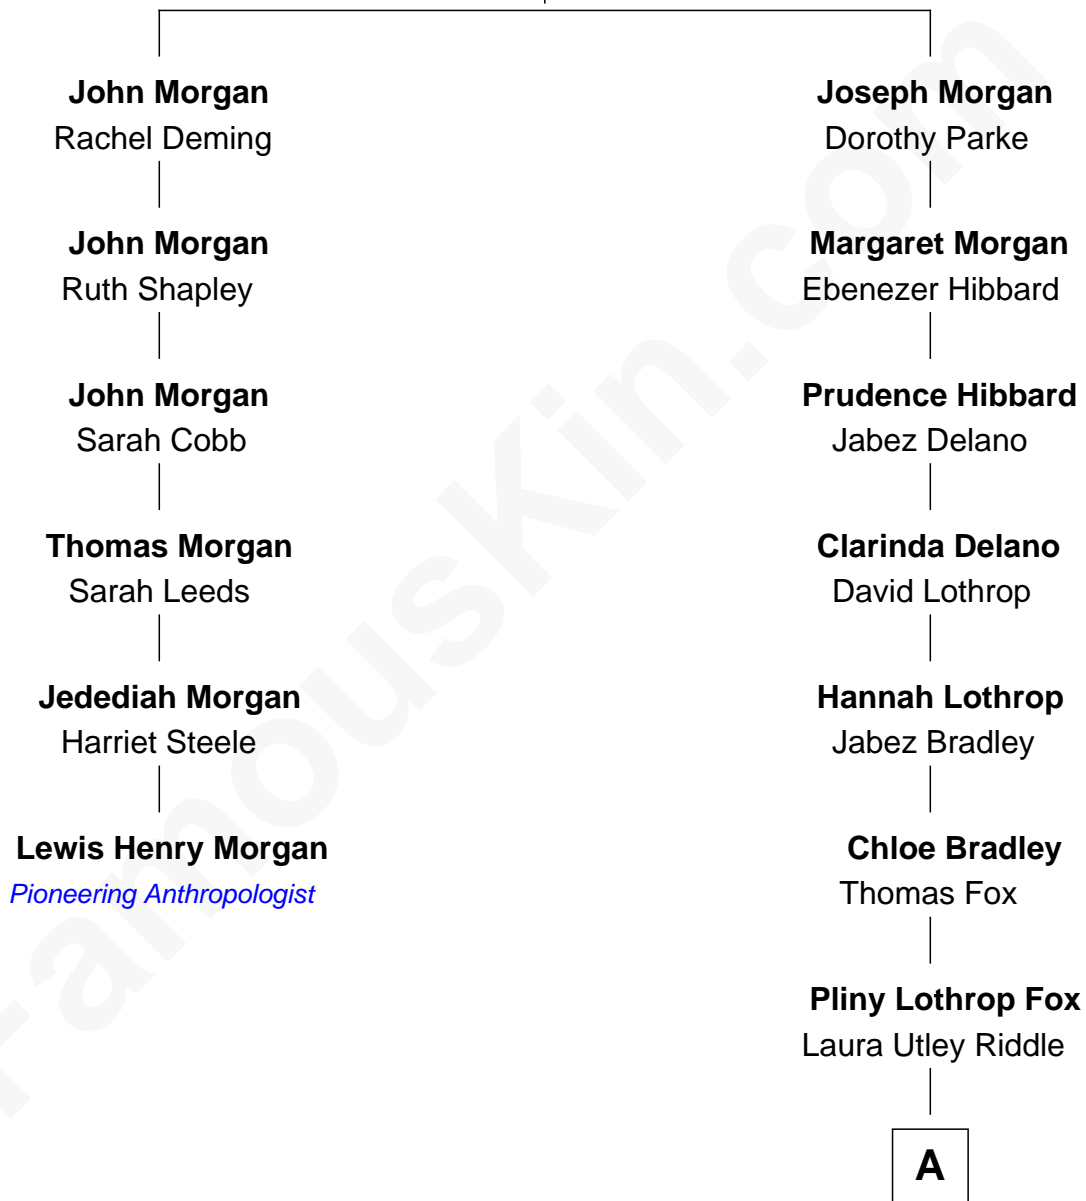

FamousKin.com

Relationship Chart of

Lewis Henry Morgan

Pioneering Anthropologist

5th cousin 5 times removed of

John Ritter

TV and Movie Actor

James Morgan

Margery Hill

A

William P. L. Fox
Harriett Lucina Tilton

Harriett Fay Fox
Dr. Harry Thomas Southworth

Dorothy Fay Southworth
Woodward Maurice Ritter

John Ritter
TV and Movie Actor

FamousKin.com