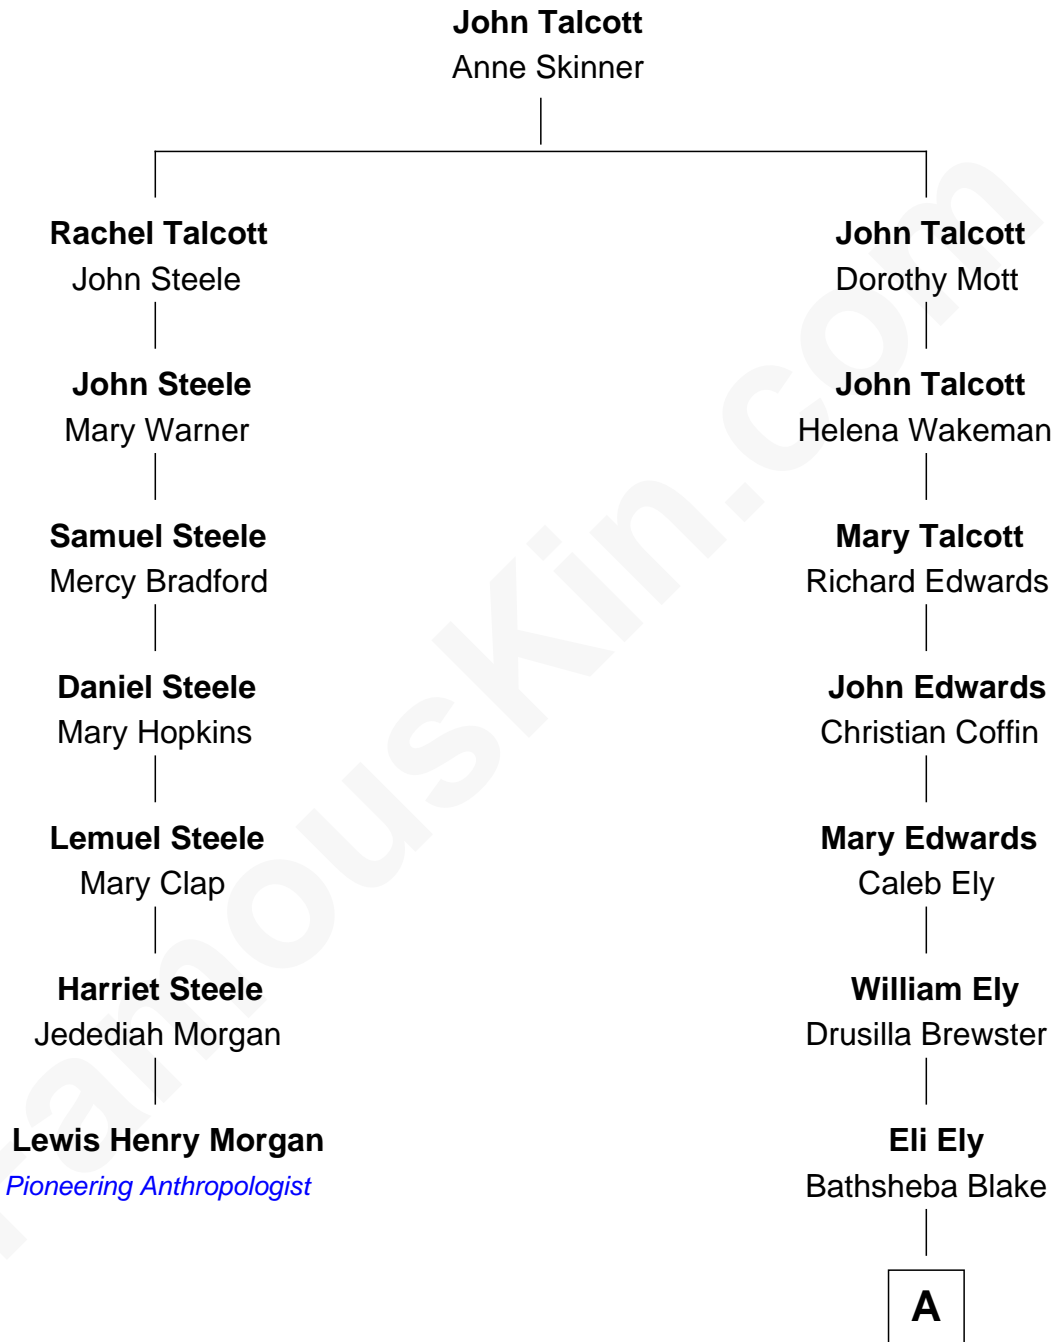

# FamousKin.com Relationship Chart of

**Lewis Henry Morgan**  
*Pioneering Anthropologist*

6th cousin 6 times removed of

**Elisabeth Shue**  
*TV and Movie Actress*

**A**

**Lucy Beckwith Ely**  
Charles Ingraham Cooley

**Mary Jane Cooley**  
Giles Buckingham Willcox

**Harriet Grace Brewster Willcox**  
Alexander Hunter Gunn

**Mary Brewster Gunn**  
Adoniram Judson Wells

**Anne Brewster Wells**  
James William Shue

**Elisabeth Shue**  
*TV and Movie Actress*