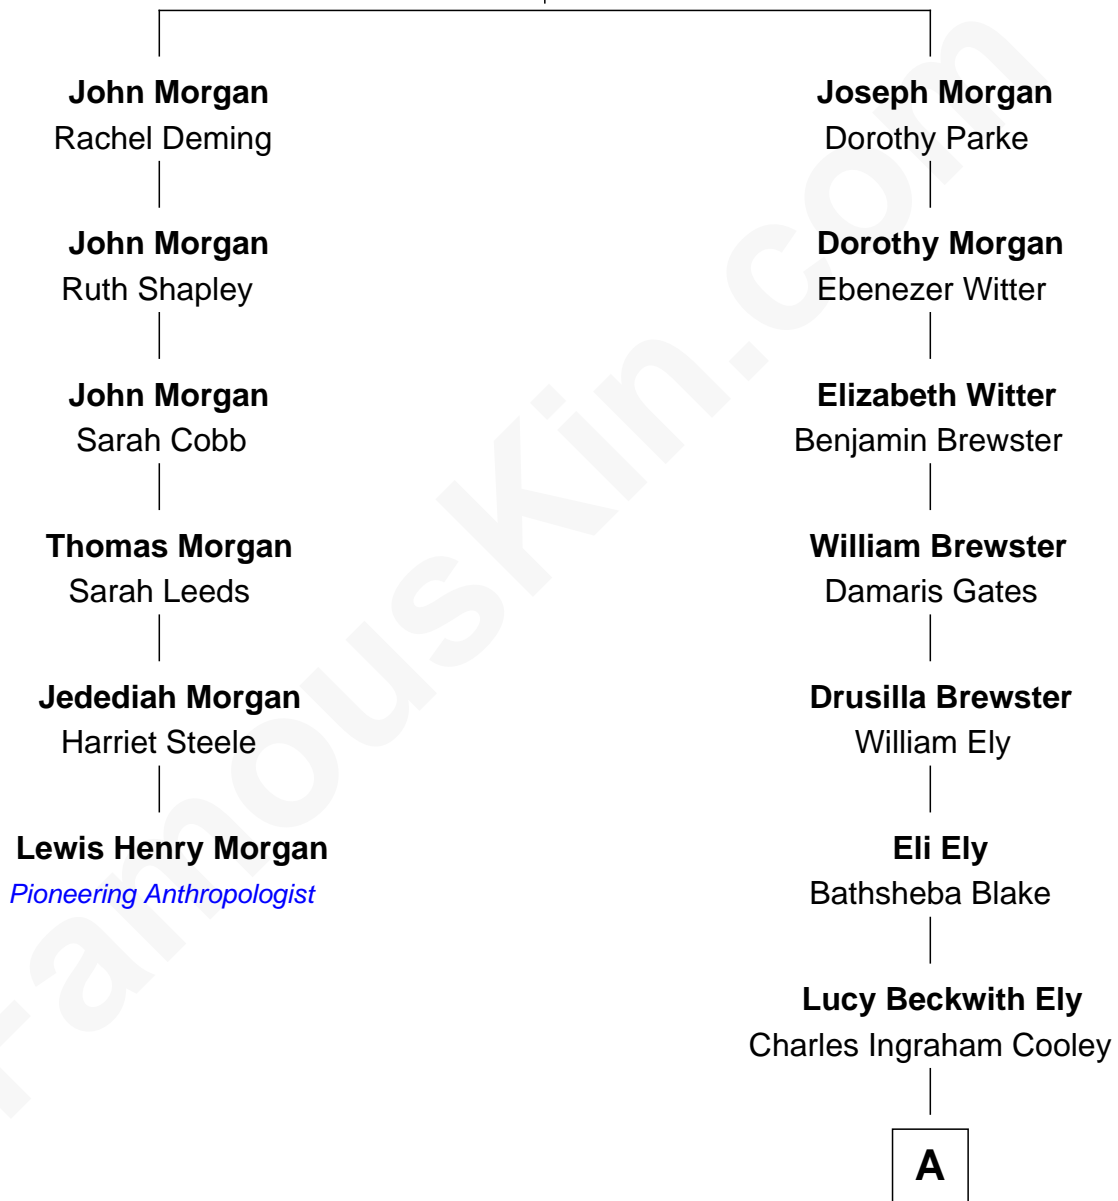

FamousKin.com
Relationship Chart of
Lewis Henry Morgan
Pioneering Anthropologist

5th cousin 6 times removed of

Elisabeth Shue
TV and Movie Actress

James Morgan
 Margery Hill

A

Mary Jane Cooley
Giles Buckingham Willcox

Harriet Grace Brewster Willcox
Alexander Hunter Gunn

Mary Brewster Gunn
Adoniram Judson Wells

Anne Brewster Wells
James William Shue

Elisabeth Shue
TV and Movie Actress