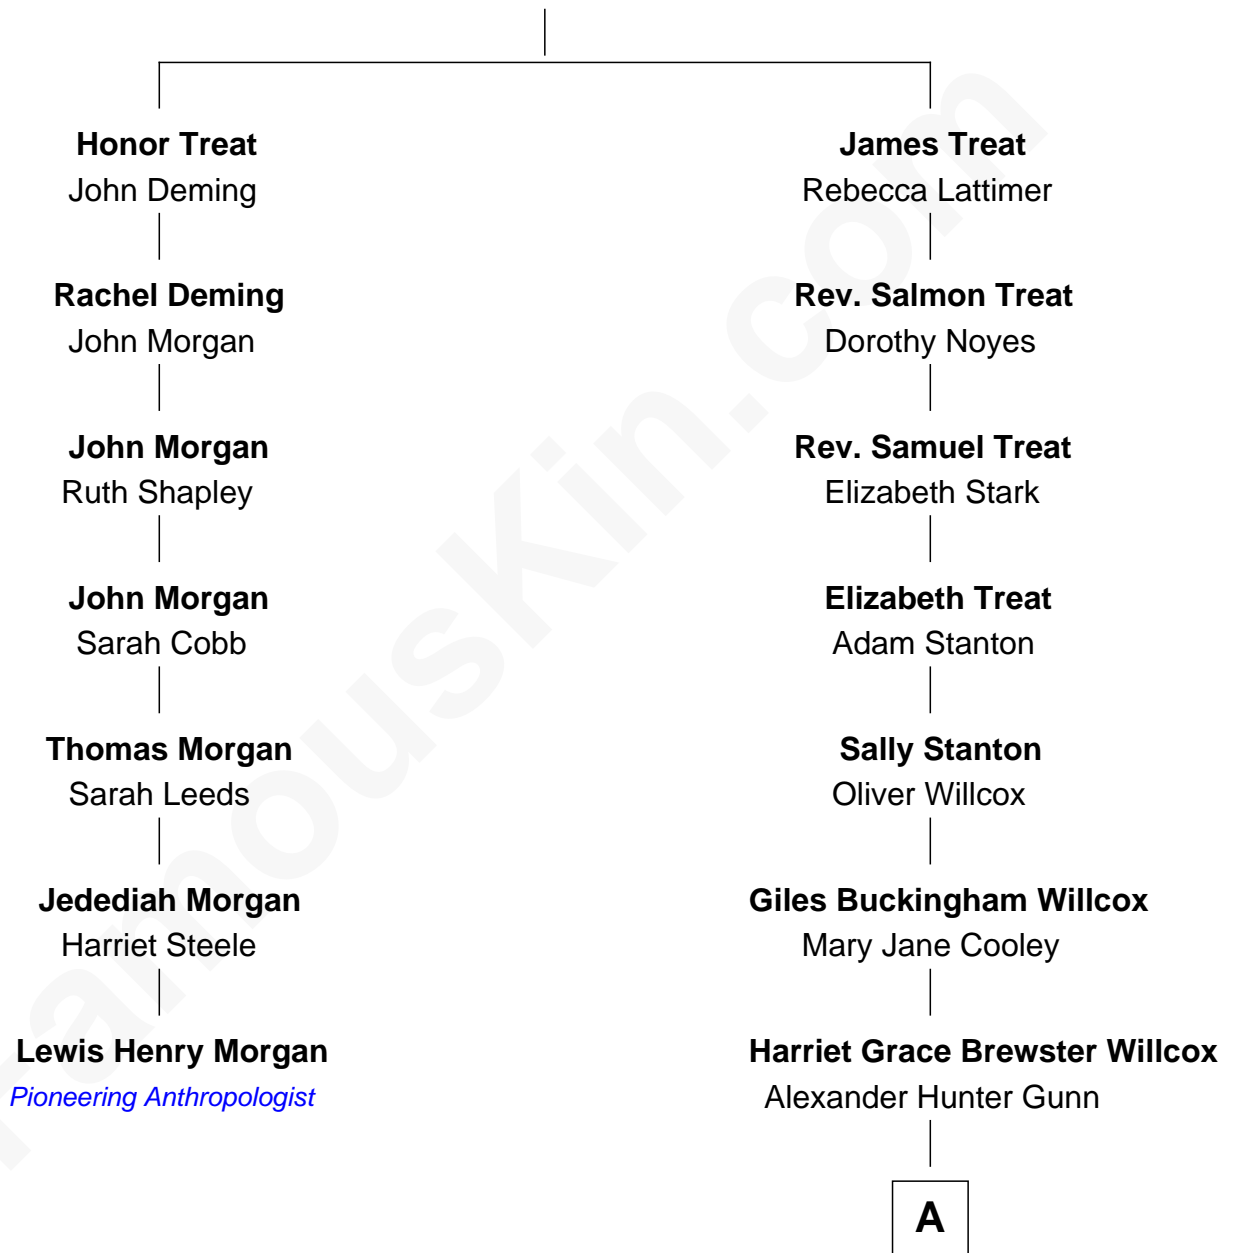

FamousKin.com
Relationship Chart of
Lewis Henry Morgan
Pioneering Anthropologist

6th cousin 3 times removed of

Andrew Shue
TV Actor

Richard Treat
 Alice Gaylord

A

Mary Brewster Gunn
Adoniram Judson Wells

Anne Brewster Wells
James William Shue

Andrew Shue
TV Actor

FamousKin.com