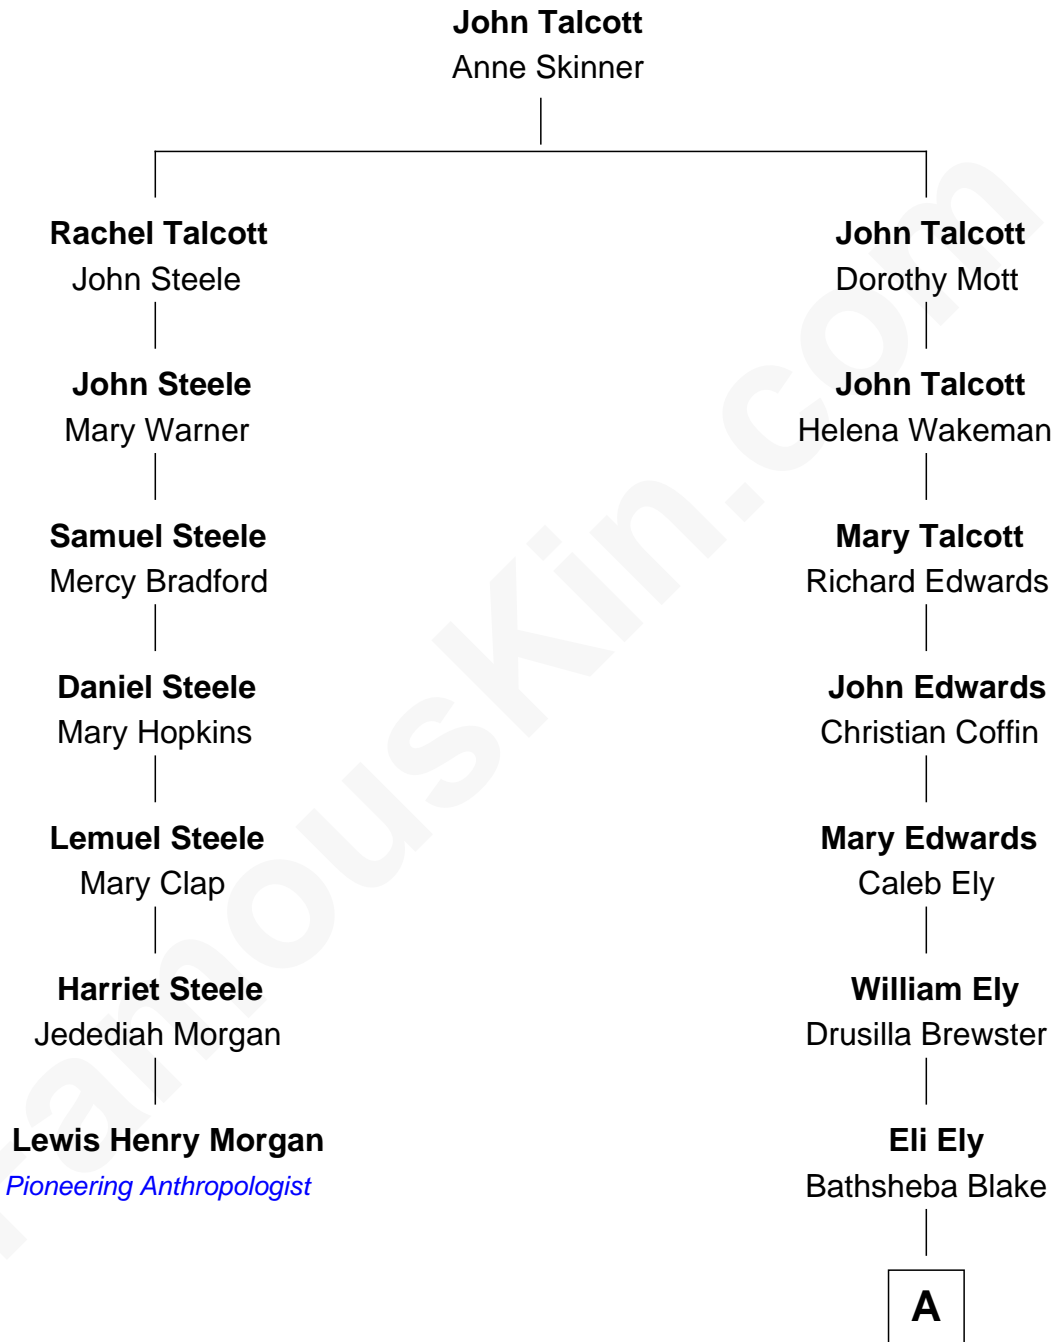

FamousKin.com Relationship Chart of

Lewis Henry Morgan
Pioneering Anthropologist

6th cousin 6 times removed of

Andrew Shue
TV Actor

A

Lucy Beckwith Ely
Charles Ingraham Cooley

Mary Jane Cooley
Giles Buckingham Willcox

Harriet Grace Brewster Willcox
Alexander Hunter Gunn

Mary Brewster Gunn
Adoniram Judson Wells

Anne Brewster Wells
James William Shue

Andrew Shue
TV Actor