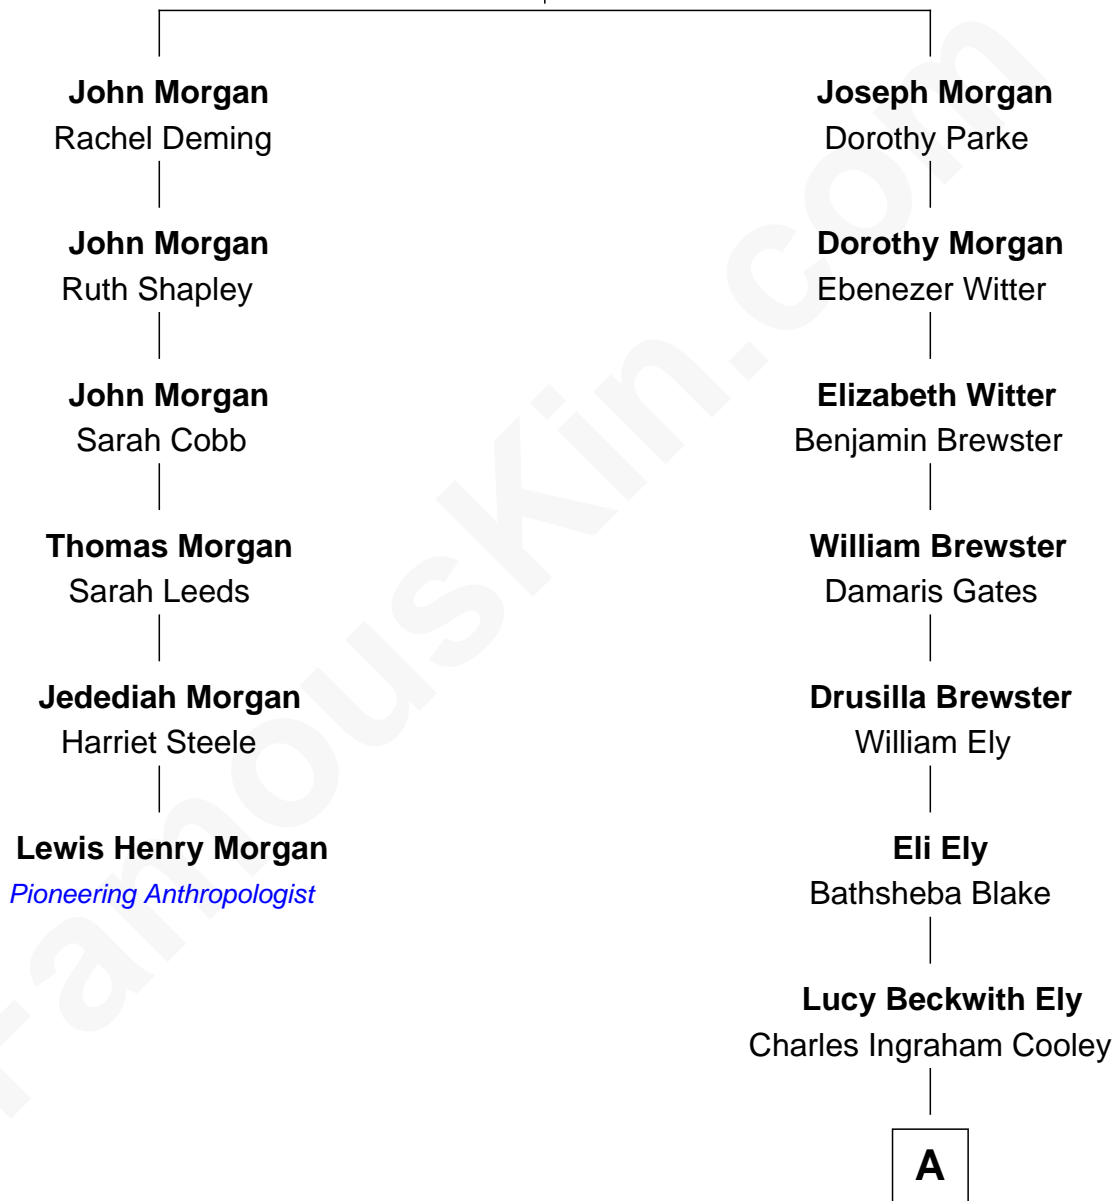

FamousKin.com Relationship Chart of

Lewis Henry Morgan
Pioneering Anthropologist

5th cousin 6 times removed of

Andrew Shue
TV Actor

James Morgan
Margery Hill

A

Mary Jane Cooley
Giles Buckingham Willcox

Harriet Grace Brewster Willcox
Alexander Hunter Gunn

Mary Brewster Gunn
Adoniram Judson Wells

Anne Brewster Wells
James William Shue

Andrew Shue
TV Actor