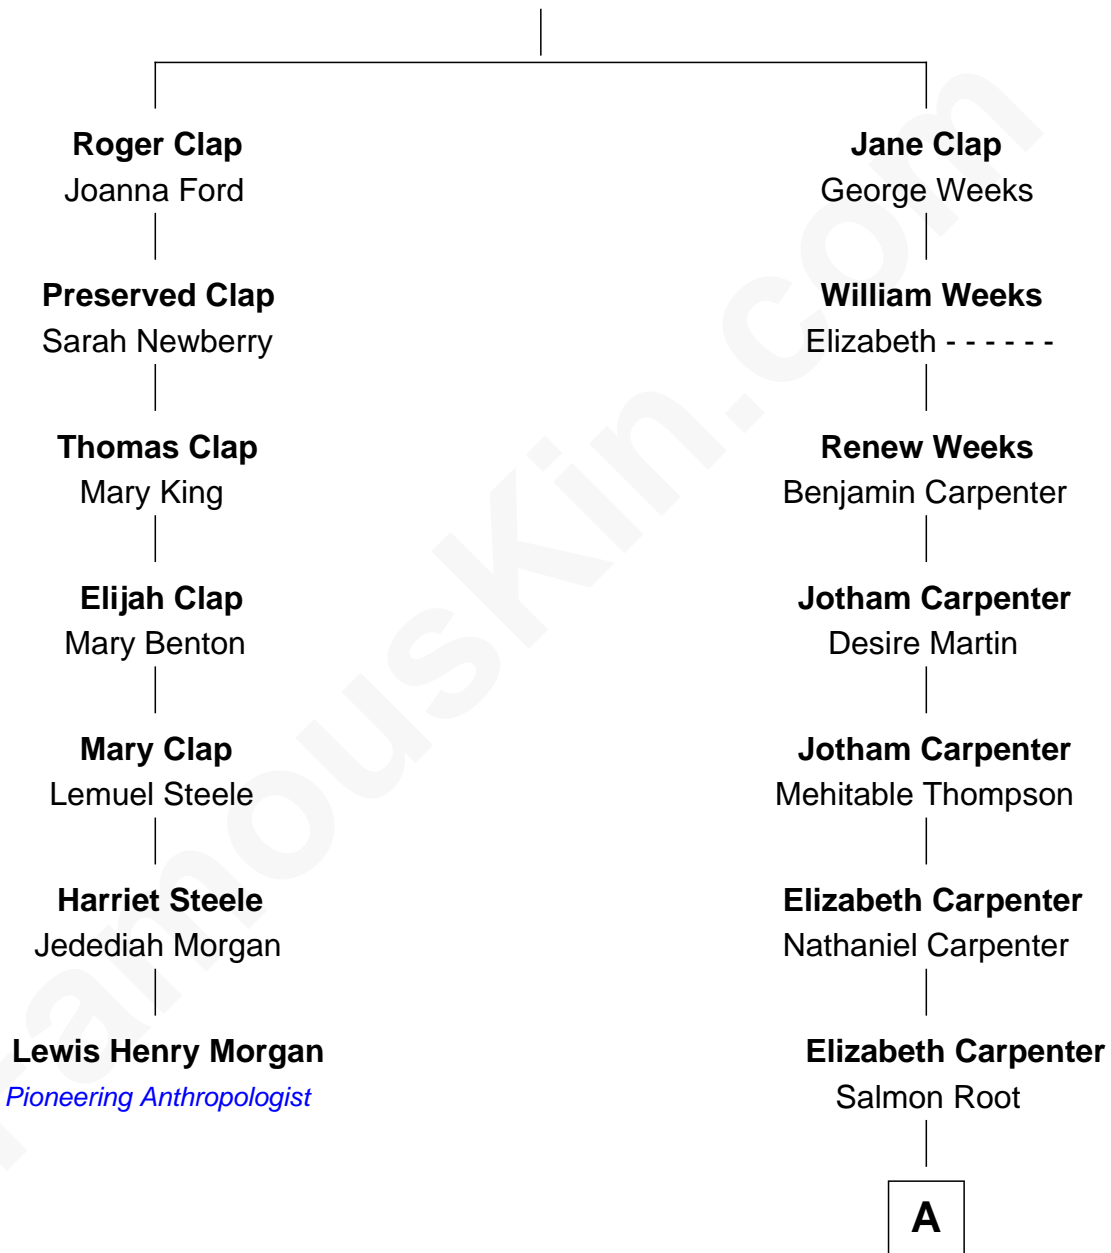

FamousKin.com Relationship Chart of

Lewis Henry Morgan
Pioneering Anthropologist

6th cousin 5 times removed of

John Lithgow
Stage, TV, and Movie Actor

William Clap
Joan Channon

A

Amanda Root
Warren Mattoon Graves