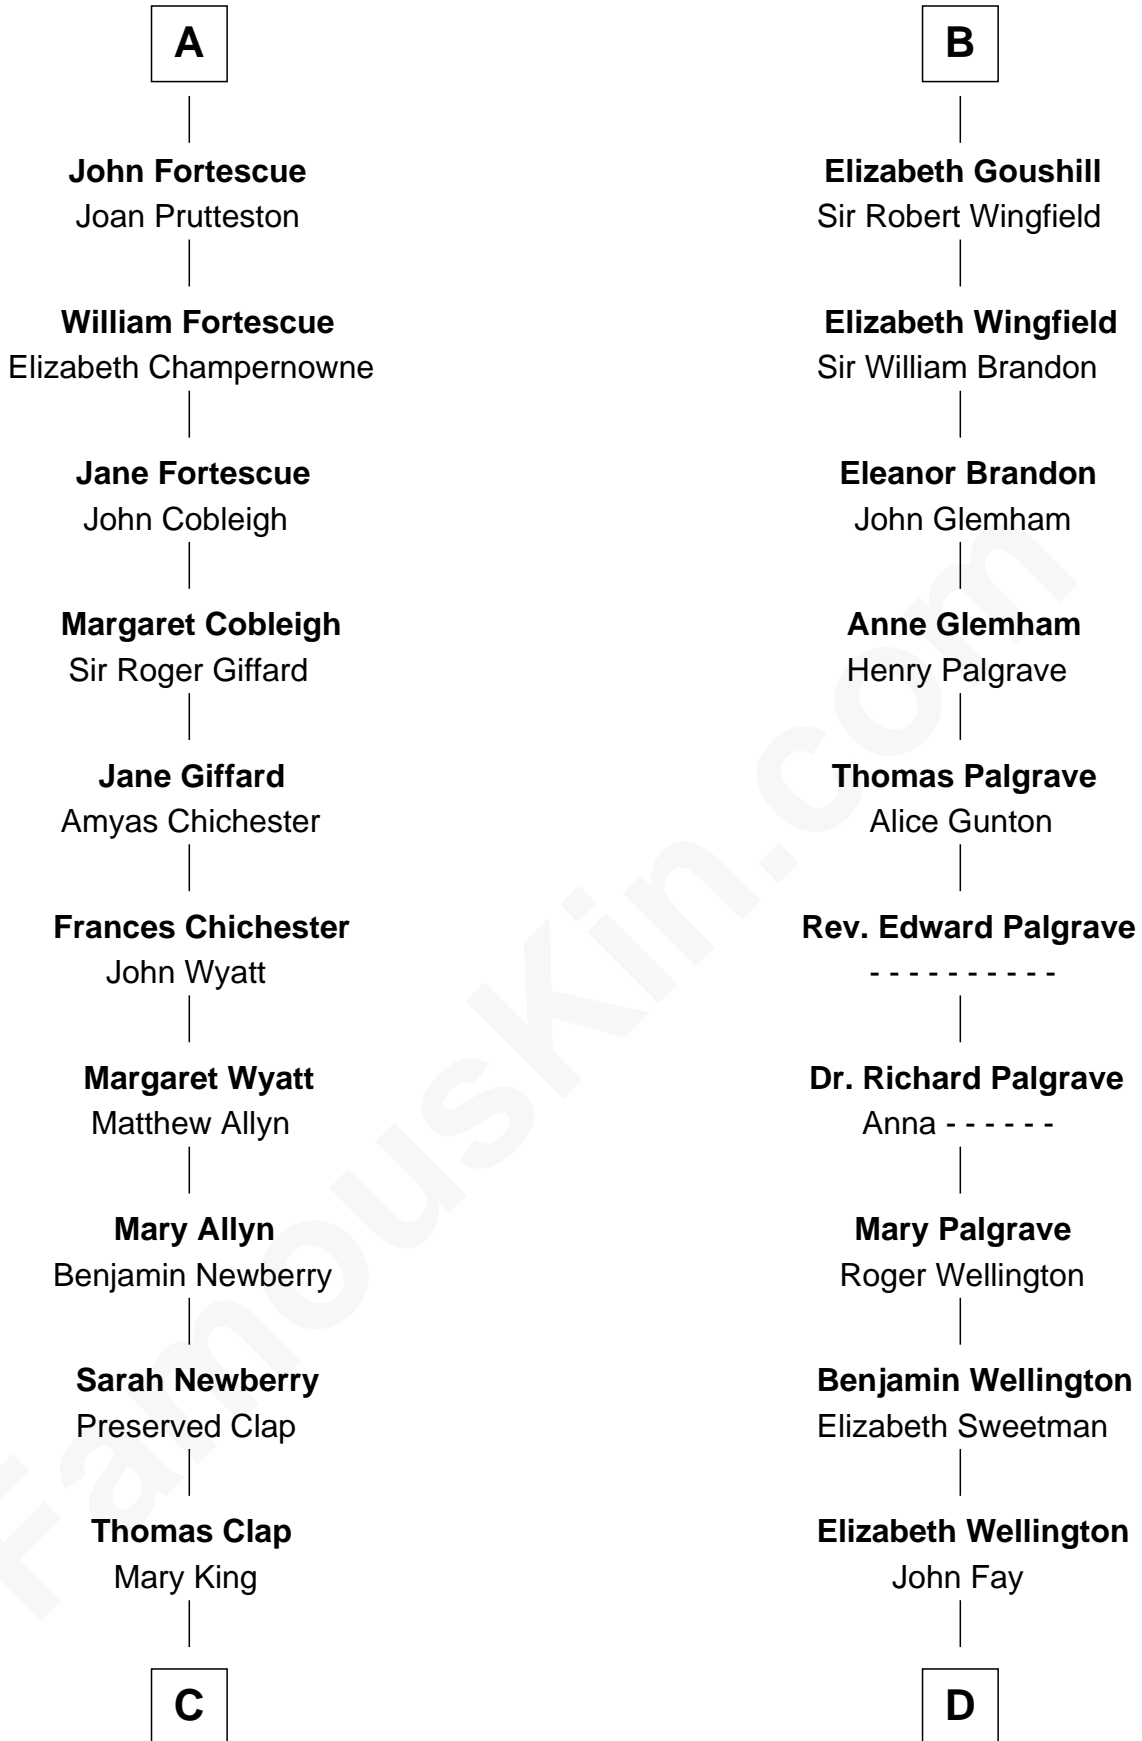

FamousKin.com Relationship Chart of

Lewis Henry Morgan
Pioneering Anthropologist

20th cousin of

Shubael D. Childs
Founder of S.D. Childs & Company

C

Elijah Clap
Mary Benton

Mary Clap
Lemuel Steele

Harriet Steele
Jedediah Morgan

Lewis Henry Morgan
Pioneering Anthropologist

D

Benjamin Fay
Martha Miles

Benjamin Fay
Beulah Stow

Beulah Fay
Josiah Childs

Shubael D. Childs
Founder of S.D. Childs & Company