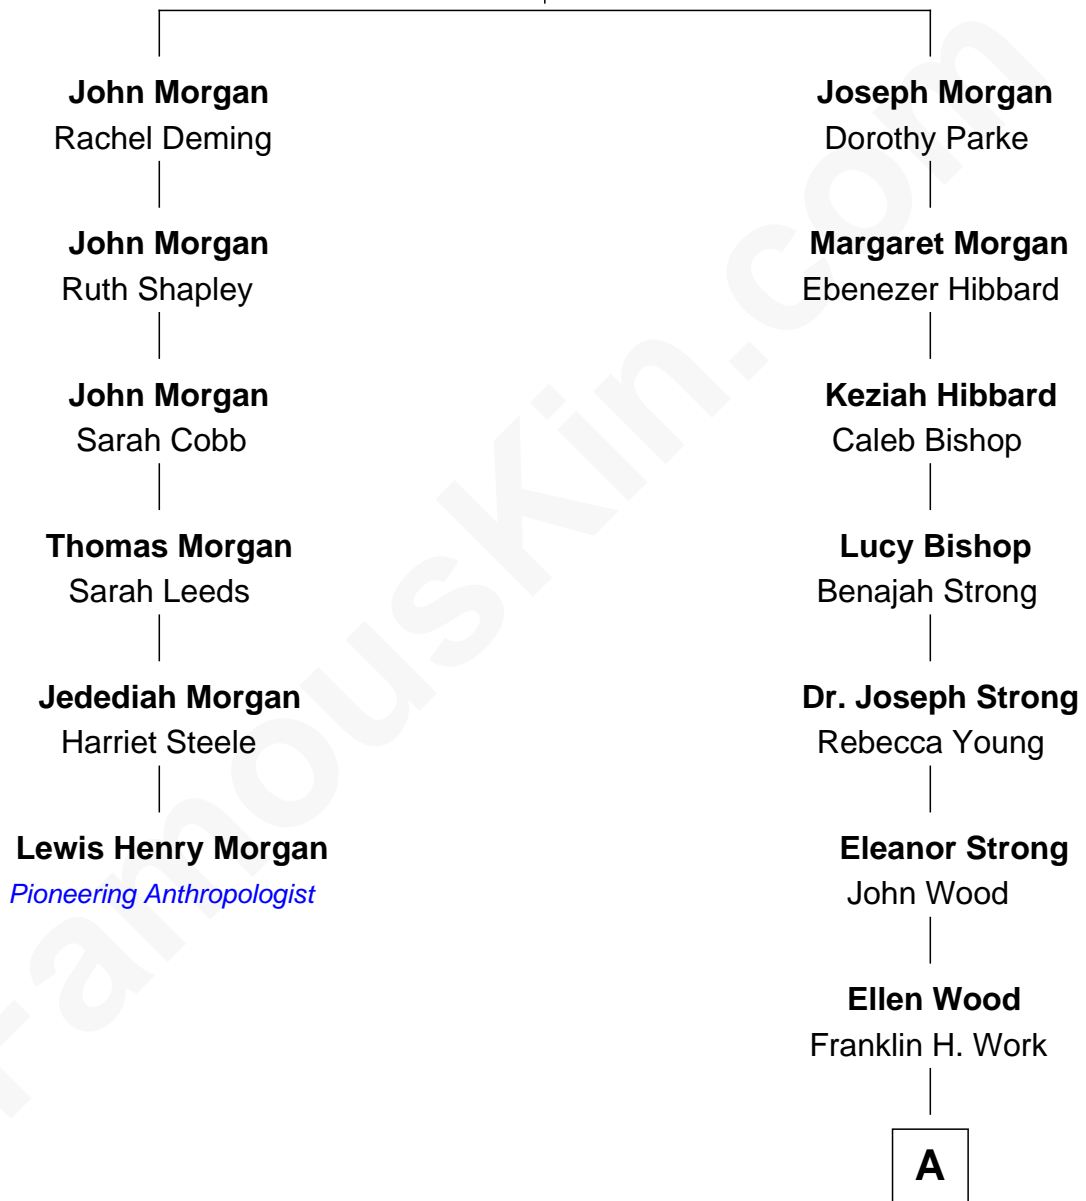

**FamousKin.com**  
**Relationship Chart of**  
**Lewis Henry Morgan**  
*Pioneering Anthropologist*

**5th cousin 6 times removed of**  
**Prince William**  
*Prince of Wales*

**James Morgan**  
 Margery Hill

A

**Frances Eleanor Work**

James Boothby Burke Roche

**Edmund Maurice Burke Roche**

Ruth Sylvia Gill

**Frances Ruth Burke Roche**

Edward John Spencer

**Princess Diana Frances Spencer**