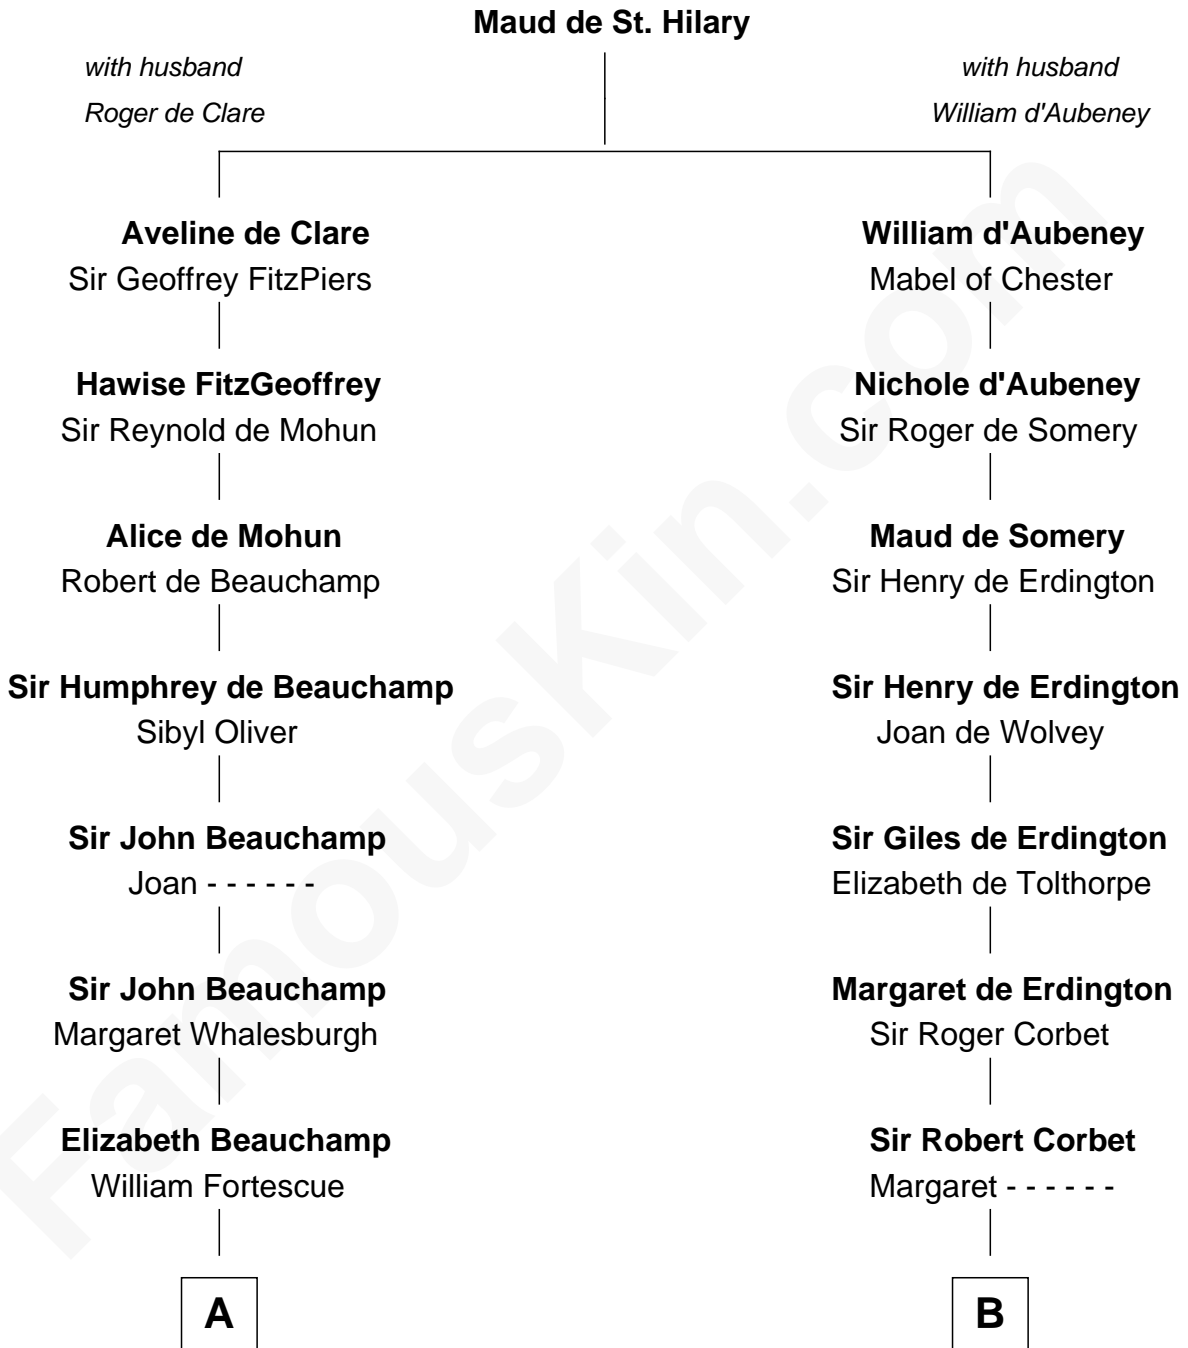

# FamousKin.com Relationship Chart of

**Lewis Henry Morgan**  
*Pioneering Anthropologist*

20th cousin 1 time removed of

**William Rufus Day**  
*36th U.S. Secretary of State*

**C**

**Thomas Clap**

Mary King

**Elijah Clap**

Mary Benton

**Mary Clap**

Lemuel Steele

**Harriet Steele**

Jedediah Morgan

**Lewis Henry Morgan**

*Pioneering Anthropologist*

**D**

**Dr. Rufus Spalding**

Lydia Paine

**Rufus Paine Spalding**

Lucretia A. Swift

**Emily Swift Spalding**

Luther Day

**William Rufus Day**