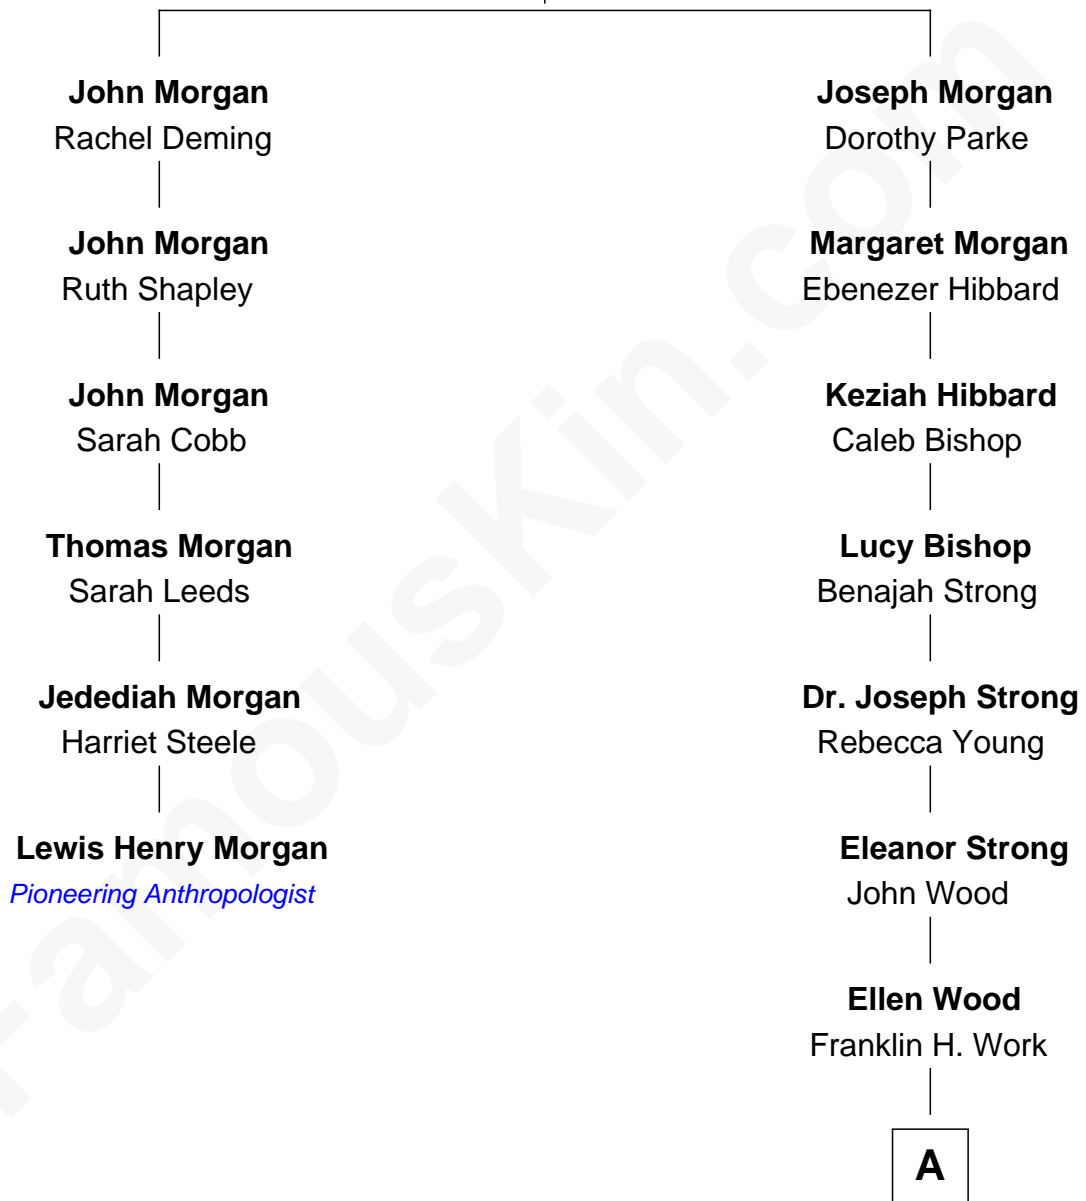

**FamousKin.com**  
**Relationship Chart of**  
**Lewis Henry Morgan**  
*Pioneering Anthropologist*

5th cousin 6 times removed of

**Prince Harry**  
*Duke of Sussex*

**James Morgan**  
 Margery Hill

**A**

—  
**Frances Eleanor Work**

James Boothby Burke Roche

—  
**Edmund Maurice Burke Roche**

Ruth Sylvia Gill

—  
**Frances Ruth Burke Roche**

Edward John Spencer

—  
**Princess Diana Frances Spencer**

Charles III, King of the United Kingdom