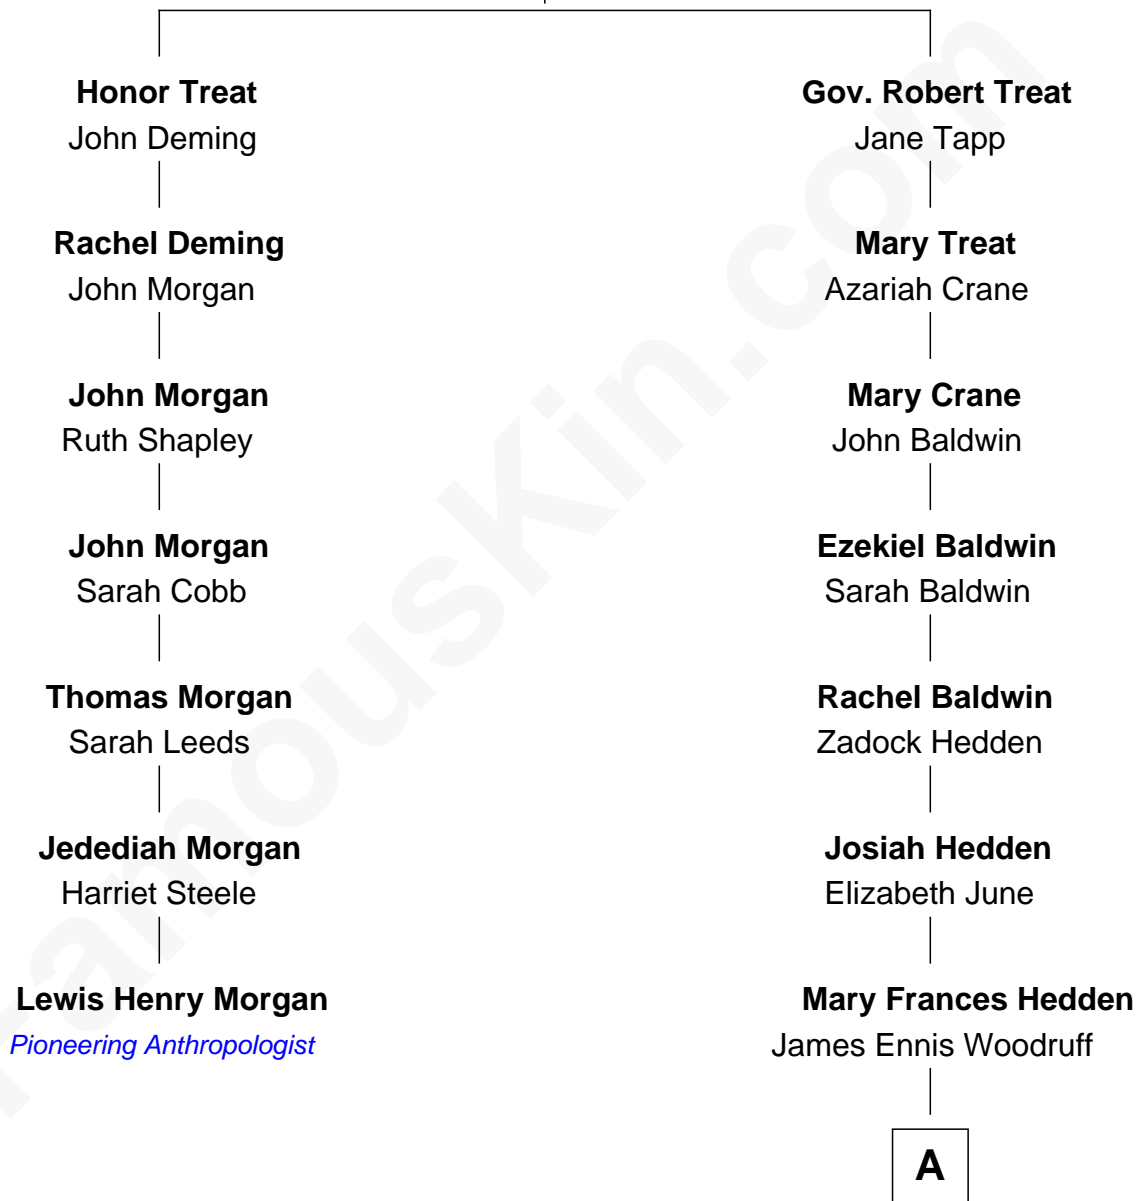

FamousKin.com Relationship Chart of

Lewis Henry Morgan
Pioneering Anthropologist

6th cousin 6 times removed of

Alexandra Breckenridge
TV and Movie Actress

Richard Treat
Alice Gaylord

A

—
Sophia Earle Woodruff

Charles Hadden Sharpe

—
William Wickham Sharpe

Carrie Ida Gamble

—
Sophie Earle Sharpe

Col. Leland Davis Breckenridge

—
Leland Davis Breckenridge

Patricia Ruth Hetherington

—
Nan Hetherington Breckenridge

—
Alexandra Breckenridge

TV and Movie Actress