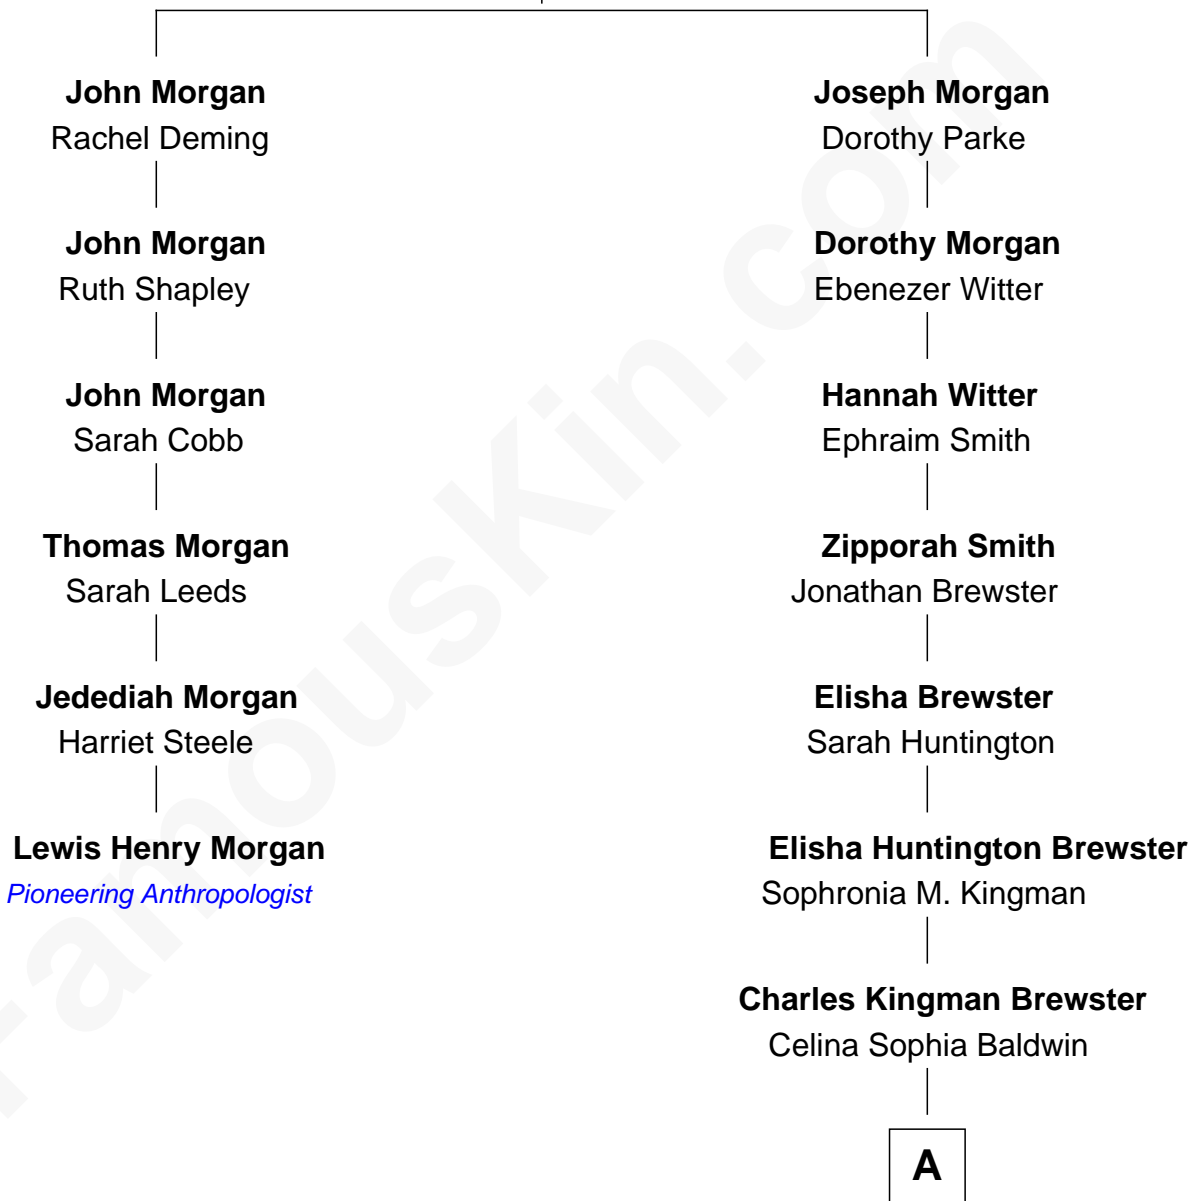

FamousKin.com Relationship Chart of

Lewis Henry Morgan
Pioneering Anthropologist

5th cousin 5 times removed of

Jordana Brewster
TV and Movie Actress

James Morgan
Margery Hill

A

Kingman Brewster
Florence Foster Besse

Kingman Brewster
Mary Louise Phillips

Alden Brewster
Maria João Leão de Sousa

Jordana Brewster
TV and Movie Actress