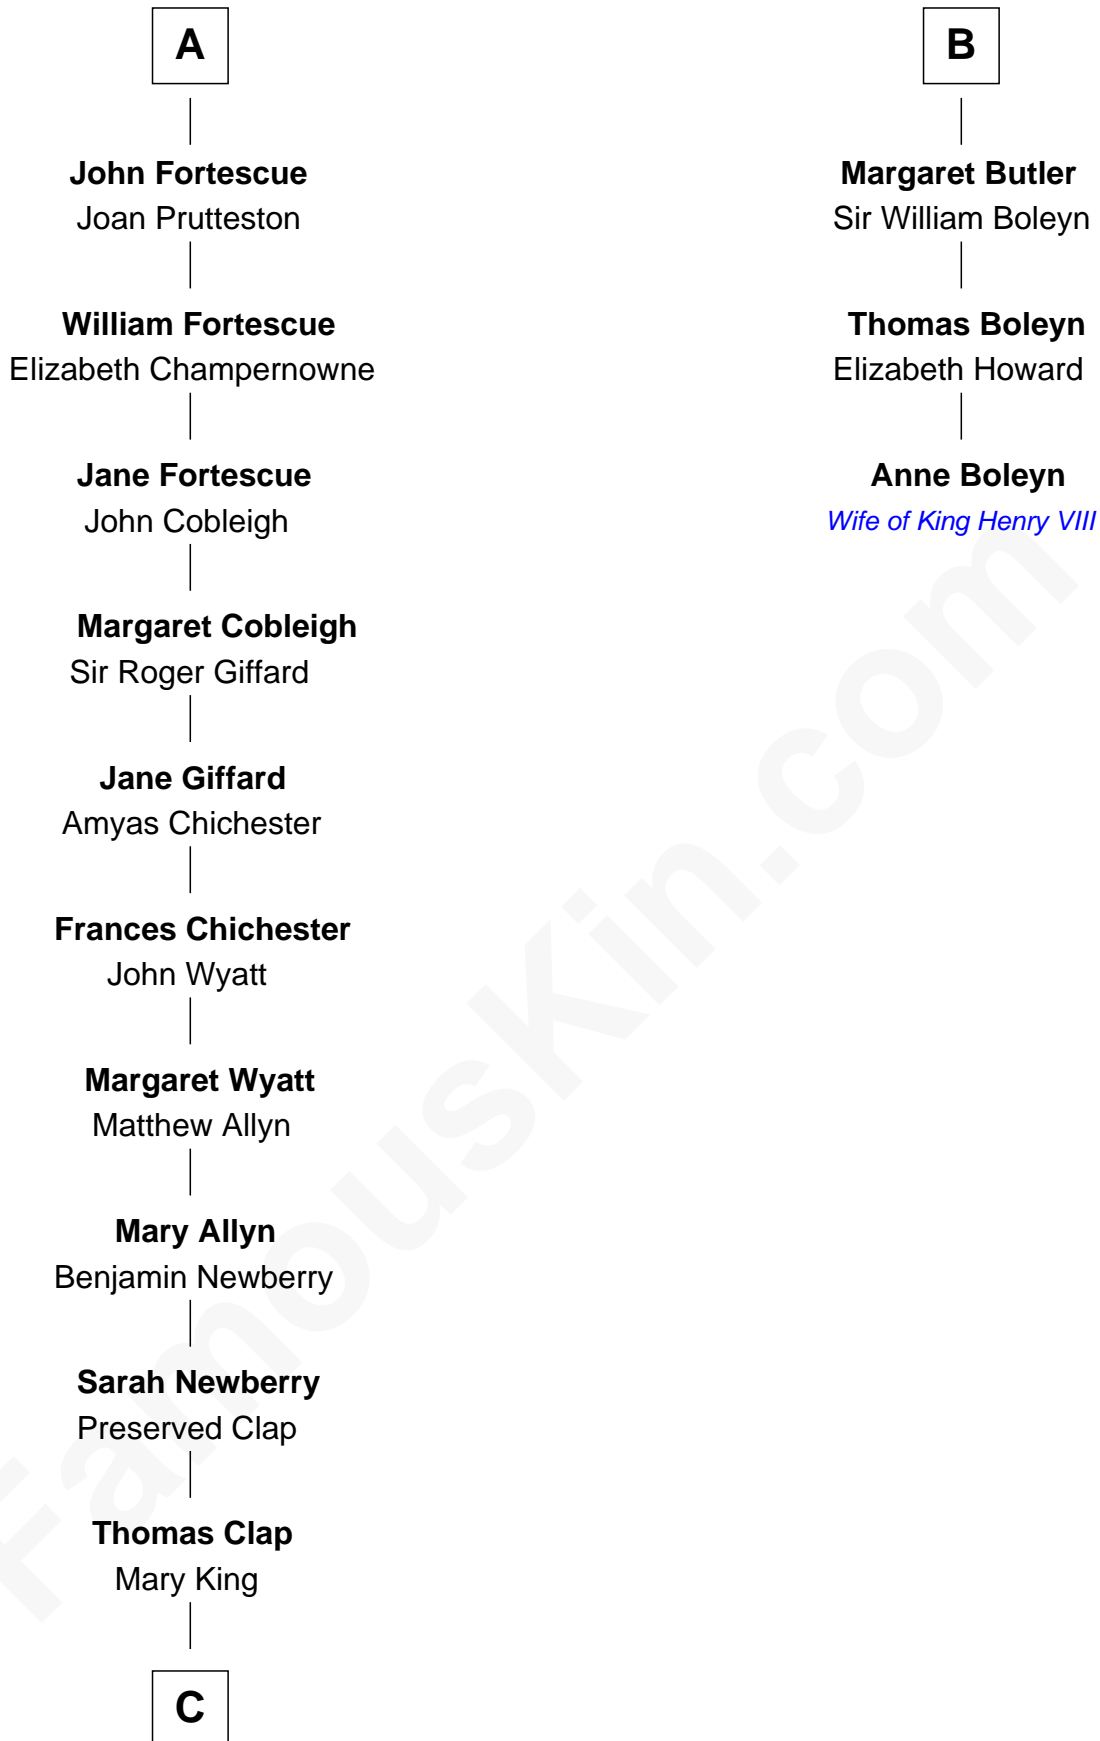

FamousKin.com
Relationship Chart of
Lewis Henry Morgan
Pioneering Anthropologist

9th cousin 11 times removed of

Anne Boleyn
2nd Wife of King Henry VIII

C

—
Elijah Clap
Mary Benton

—
Mary Clap
Lemuel Steele

—
Harriet Steele
Jedediah Morgan

—
Lewis Henry Morgan
Pioneering Anthropologist

FamousKin.com