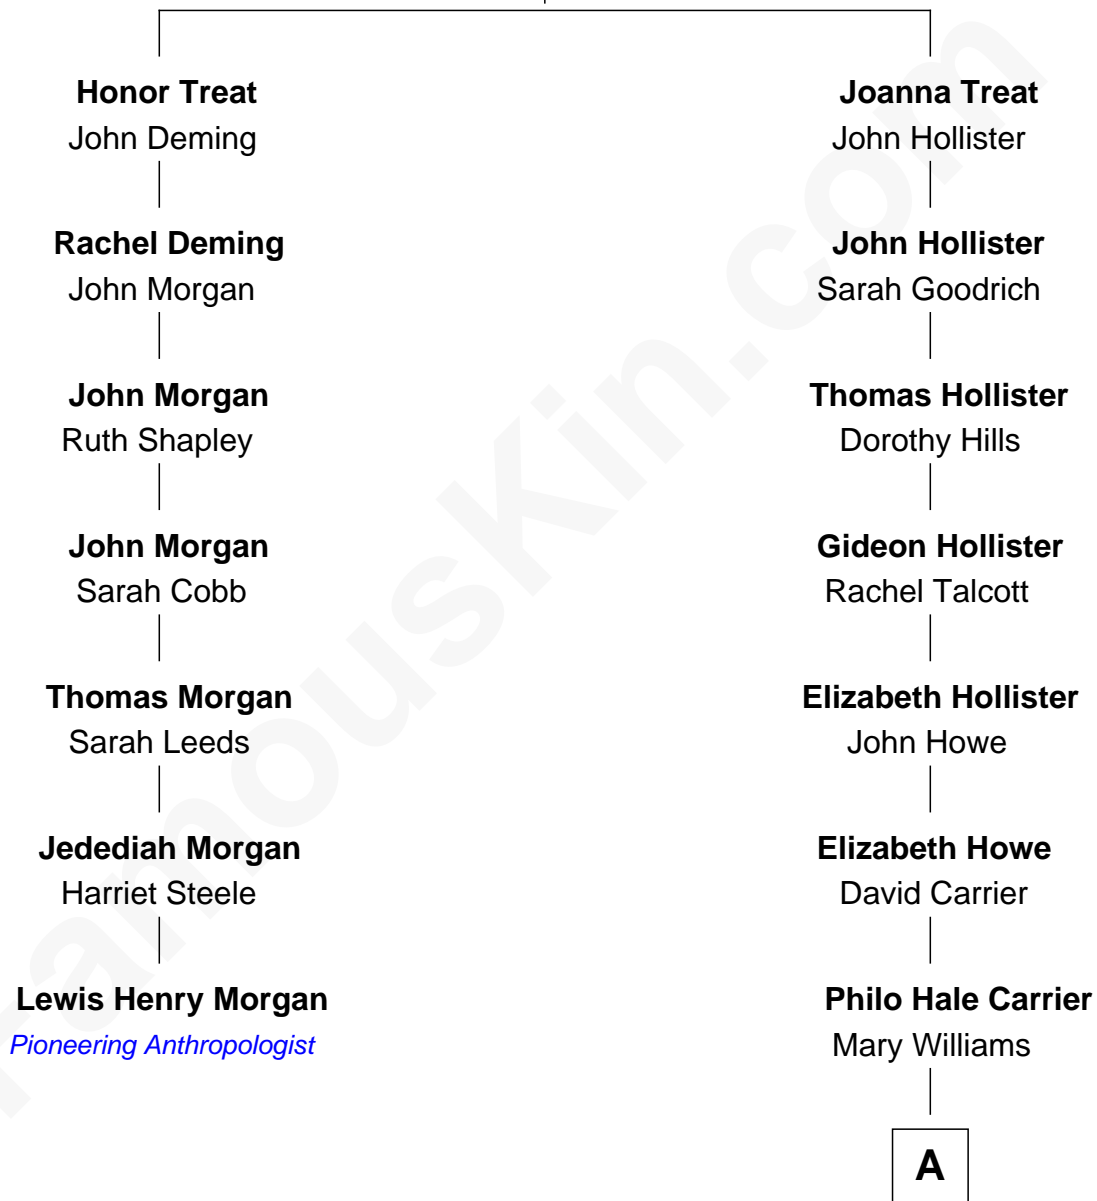

# FamousKin.com Relationship Chart of

**Lewis Henry Morgan**  
*Pioneering Anthropologist*

6th cousin 2 times removed of

**Willis Carrier**  
*Inventor of Air Conditioning*

**Richard Treat**  
Alice Gaylord

**A**

—  
**Duane Williams Carrier**

Elizabeth R. Haviland

—  
**Willis Carrier**

*Inventor of Air Conditioning*

FamousKin.com