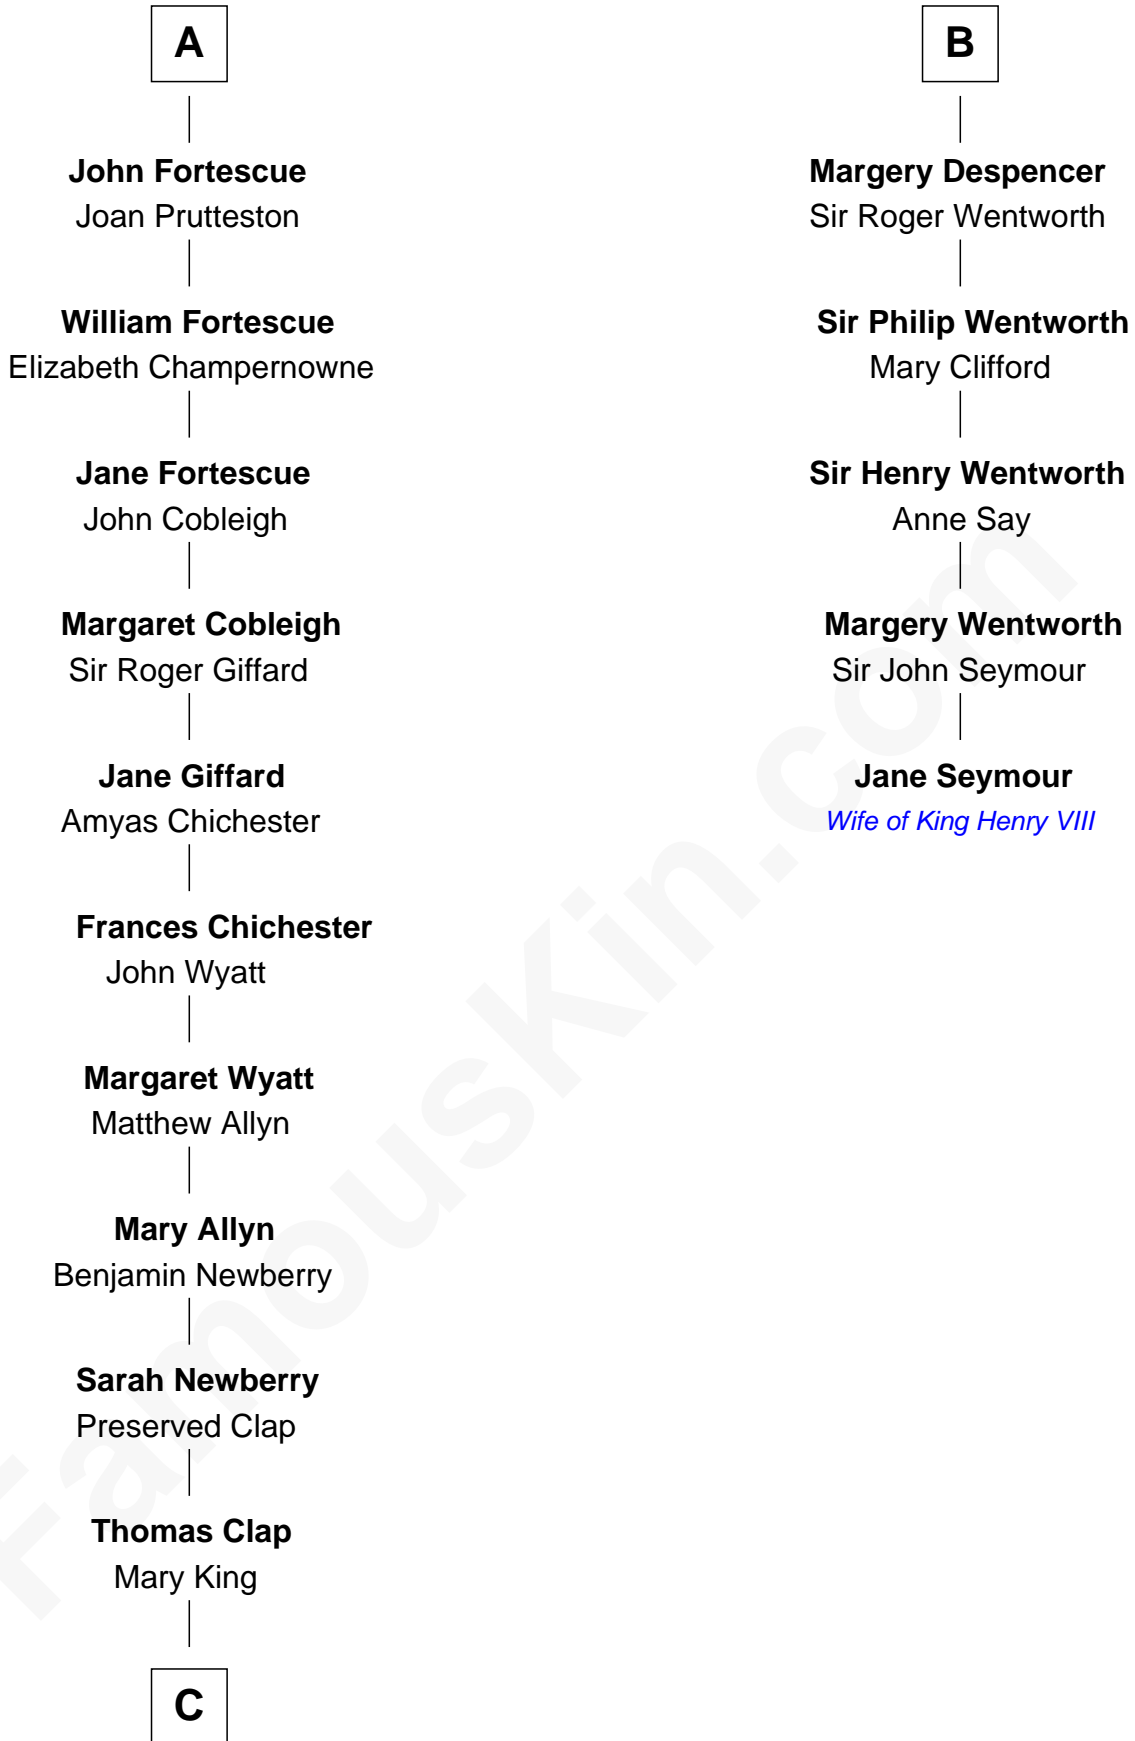

FamousKin.com Relationship Chart of

Lewis Henry Morgan
Pioneering Anthropologist

11th cousin 9 times removed of

Jane Seymour
3rd Wife of King Henry VIII

C

Elijah Clap
Mary Benton

Mary Clap
Lemuel Steele

Harriet Steele
Jedediah Morgan

Lewis Henry Morgan
Pioneering Anthropologist

FamousKin.com