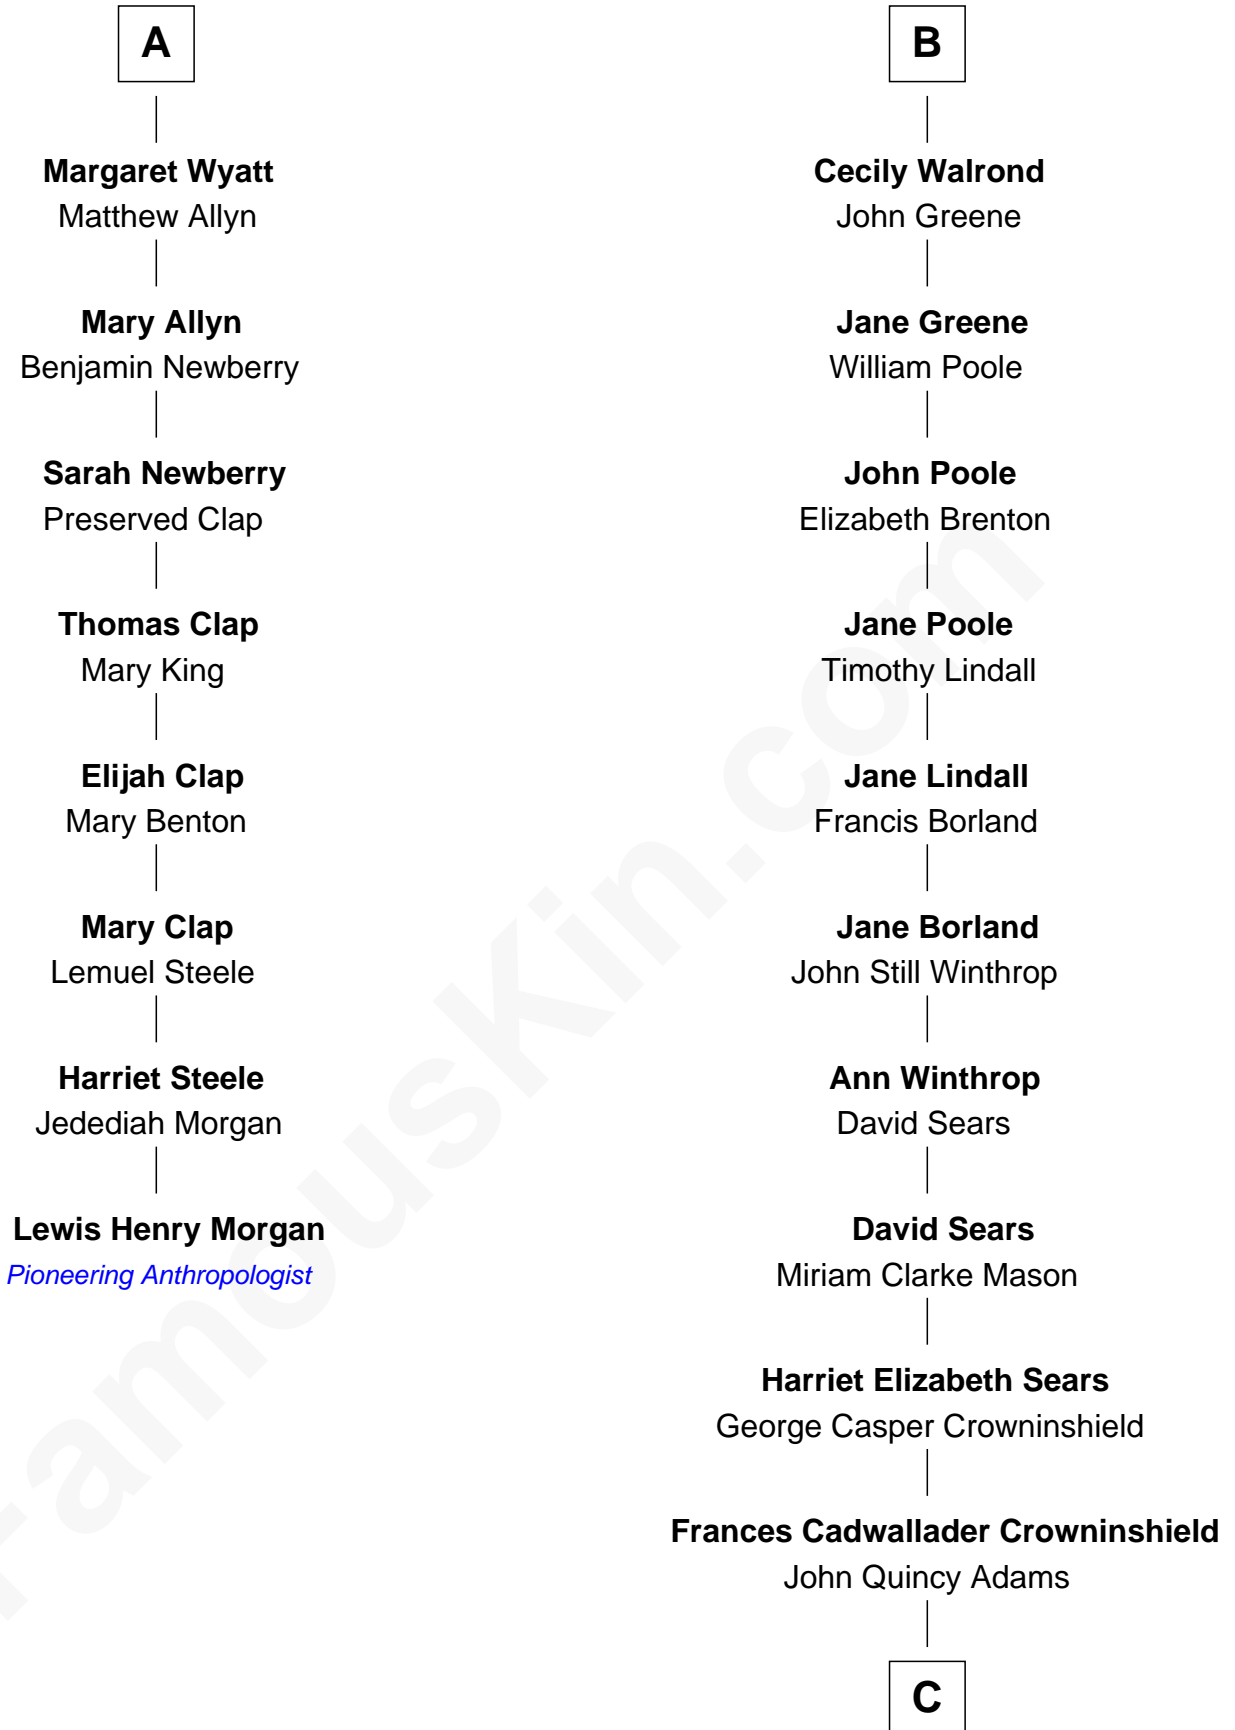

# FamousKin.com Relationship Chart of

**Lewis Henry Morgan**  
*Pioneering Anthropologist*

14th cousin 5 times removed of

**John Adams Morgan**  
*1952 Olympic Sailing Gold Medalist*

**C**

**Charles Francis Adams**

Frances Lovering

**Catherine Frances Lovering Adams**

Henry Sturgis Morgan

**John Adams Morgan**

*Olympic Gold Medalist*

FamousKin.com